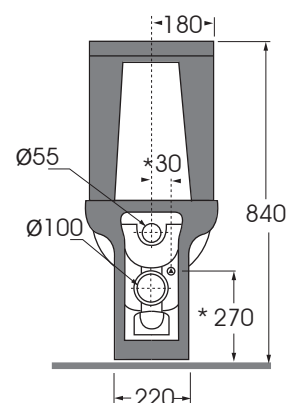

CM 67x35xh84

plt italy pz.12 - plt export pcs.20

kg 44

scala/scale 1:20 dimensioni/dimensions in mm

COLORS 1250°

CT

cotone
cotton

Complementi/complements:

bianco lucido/ shiny white

NUV 1800

Curva tecnica per vaso normale e monoblocco
Technical bend for standing and close coupled wc

CVT

Batteria di scarico automatica, attacco basso con pulsante doppio flusso (3/6 lt) cromo/oro/bronzo
Automatic discharge mechanism, low junction with chrome/gold/bronze double flushing

bianco lucido/ shiny white

B 1900 2F/40

TECHNICAL SHEET n°: 01	DESIGNER: ANGELETTI RUZZA	CODE: NUVCMPO000000/NUCSMB000000	Azzurra sanitari in ceramica S.p.a. via Civita Castellana snc 01030 Castel S.Elia (VT) - ITALY Tel. +39.0761 518155 Fax. +39.0761 514560		
SHEET FORMAT: A4	ISO	REVISION: 02	SCALE: 1:20	DATE: 29/07/2019	
REGULATIONS: CE EN 997 / EN33 / Dop-997 *					
All the measurements respect the tolerances provided by the "AZZURRA QUALITY GUIDELINES".					