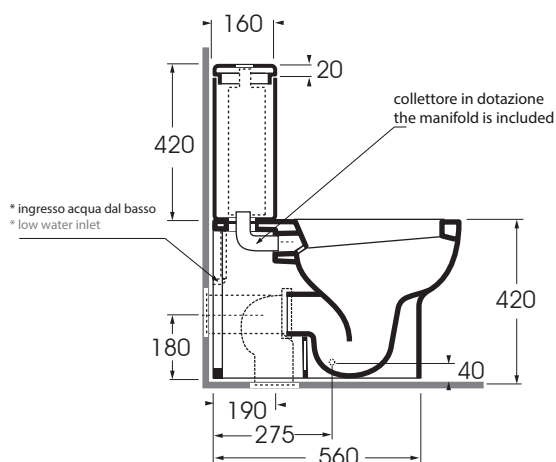

NUVCMPO000000 monoblocco/ close coupled

codice
code

NUCSMB000000

Vaso Nuvola monoblocco con scarico a parete filo muro trasformabile a pavimento.
Nuvola close coupled Wc wall/floor trap.

bianc lucido/ shiny white

CM 67x35xh84

plt italy pz.12 - plt export pcs.20

kg 44

scala/scale 1:20 dimensioni/dimensions in mm

COLORS 1250°

CT

cotone
cotton

Complementi/complements:

bianco lucido/ shiny white

NUV 1800

Curva tecnica per vaso normale e monoblocco
Technical bend for standing and close coupled wc

CVT

Batteria di scarico automatica, attacco basso con pulsante doppio flusso (3/6 lt) cromo/oro/bronzo
Automatic discharge mechanism, low junction with chrome/gold/bronze double flushing

bianco lucido/ shiny white

B 1900 2F/40

TECHNICAL SHEET n°: 01	DESIGNER: ANGELETTI RUZZA	CODE: NUVCMPO000000/NUCSMB000000	Azzurra sanitari in ceramica S.p.a. via Civita Castellana snc 01030 Castel S.Elia (VT) - ITALY Tel. +39.0761 518155 Fax. +39.0761 514560		
SHEET FORMAT: A4	ISO	REVISION: 02	SCALE: 1:20	DATE: 29/07/2019	
REGULATIONS: CE EN 997 / EN33 / Dop-997 *					
All the measurements respect the tolerances provided by the "AZZURRA QUALITY GUIDELINES".					