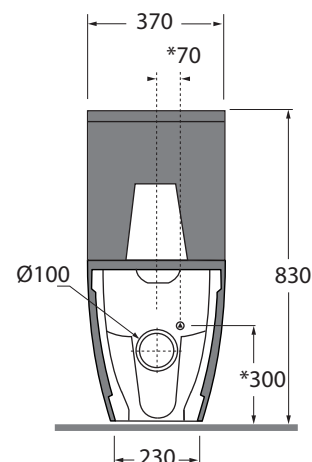

CMVCMPO000000 monoblocco/ close coupled

codice
code

CMCSMB000000 cassetta monoblocco/ close coupled cistern

Vaso Comoda monoblocco filomuro con scarico a parete.
Comoda close coupled wc wall/floor trap

bianco lucido/shiny white

CMVCMPO00000BI

Cassetta Comoda monoblocco
Nuvola close coupled cistern

bianco lucido/shiny white

CMCSMB00000BI

CM 64X36XH83

plt italy pz.9 - plt export pcs.18

kg 53,5

scala/scale 1:20 dimensioni/dimensions in mm

B 1900 2F/40

Curva tecnica per vaso normale e monoblocco
Technical bend for standing and close coupled wc

CVT

TECHNICAL SHEET n°: 01	DESIGNER: OFFICINA AZZURRA	CODE: CMVCMPO00000/CMCSMB000000	Azzurra sanitari in ceramica S.p.a. via Civita Castellana snc 01030 Castel S.Elia (VT) - ITALY Tel.+39.0761 518155 Fax.+39.0761 514560		
SHEET FORMAT: A4	ISO	REVISION: 02	SCALE: 1:20	DATE: 22/07/2019	
REGULATIONS: CE EN 997/ EN33 / Dop-997 *					
All the measurements respect the tolerances provided by the "AZZURRA QUALITY GUIDELINES".					