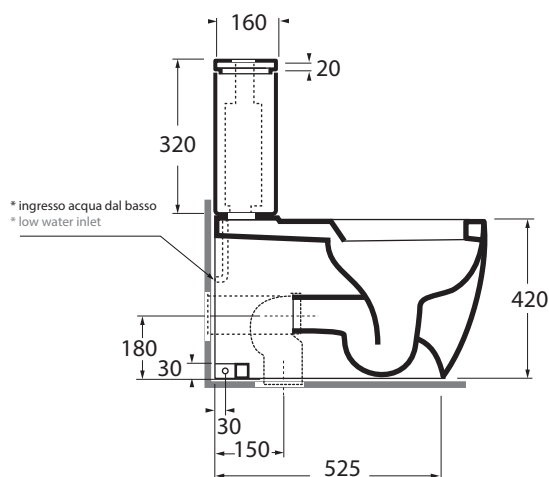

CMVCMPO000000 monoblocco/ close coupled

codice
code

CMCSMB000000 cassetta monoblocco/ close coupled cistern

Vaso Comoda monoblocco filomuro con scarico a parete.
Comoda close coupled wc wall/floor trap

bianco lucido/shiny white

CMVCMPO00000BI

Cassetta Comoda monoblocco
Nuvola close coupled cistern

bianco lucido/shiny white

CMCSMB00000BI

CM 64X36XH83

plt italy pz.9 - plt export pcs.18

kg 53,5

scala/scale 1:20 dimensioni/dimensions in mm

B 1900 2F/40

Curva tecnica per vaso normale e monoblocco
Technical bend for standing and close coupled wc

CVT

TECHNICAL SHEET n°: 01	DESIGNER: OFFICINA AZZURRA	CODE: CMVCMPO00000/CMCSMB000000	Azzurra sanitari in ceramica S.p.a. via Civita Castellana snc 01030 Castel S.Elia (VT) - ITALY Tel.+39.0761 518155 Fax.+39.0761 514560		
SHEET FORMAT: A4	ISO	REVISION: 02	SCALE: 1:20	DATE: 22/07/2019	
REGULATIONS: CE EN 997/ EN33 / Dop-997 *					
All the measurements respect the tolerances provided by the "AZZURRA QUALITY GUIDELINES".					