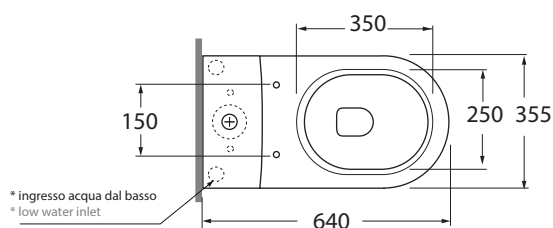

CMVCMPO000000 monoblocco/ close coupled

codice
code

CMCSMB000000 cassetta monoblocco/ close coupled cistern

Vaso Comoda monoblocco filomuro con scarico a parete.
Comoda close coupled wc wall/floor trap

bianco lucido/shiny white

CMVCMPO00000BI

Cassetta Comoda monoblocco
Nuvola close coupled cistern

bianco lucido/shiny white

CMCSMB00000BI

CM 64X36XH83

plt italy pz.9 - plt export pcs.18

kg 53,5

scala/scale 1:20 dimensioni/dimensions in mm

Batteria di scarico automatica, attacco basso con pulsante doppio flusso (3/6 lt) cromo/oro/bronzo
Automatic discharge mechanism, low junction with chrome/gold/bronze double flushing

bianco lucido/ shiny white

B 1900 2F/40

Curva tecnica per vaso normale e monoblocco
Technical bend for standing and close coupled wc

CVT

TECHNICAL SHEET n°: 01	DESIGNER: OFFICINA AZZURRA	CODE: CMVCMPO00000/CMCSMB000000	Azzurra sanitari in ceramica S.p.a. via Civita Castellana snc 01030 Castel S.Elia (VT) - ITALY Tel.+39.0761 518155 Fax.+39.0761 514560		
SHEET FORMAT: A4	ISO	REVISION: 02	SCALE: 1:20	DATE: 22/07/2019	
REGULATIONS: CE EN 997/ EN33 / Dop-997 *					
All the measurements respect the tolerances provided by the "AZZURRA QUALITY GUIDELINES".					