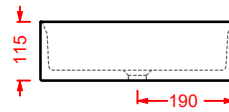

SCL002 SCALINO 55

lavabo appoggio 55
countertop washbasin 55