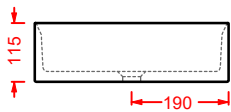

SCL001 SCALINO 38

lavabo appoggio 38
countertop washbasin 38