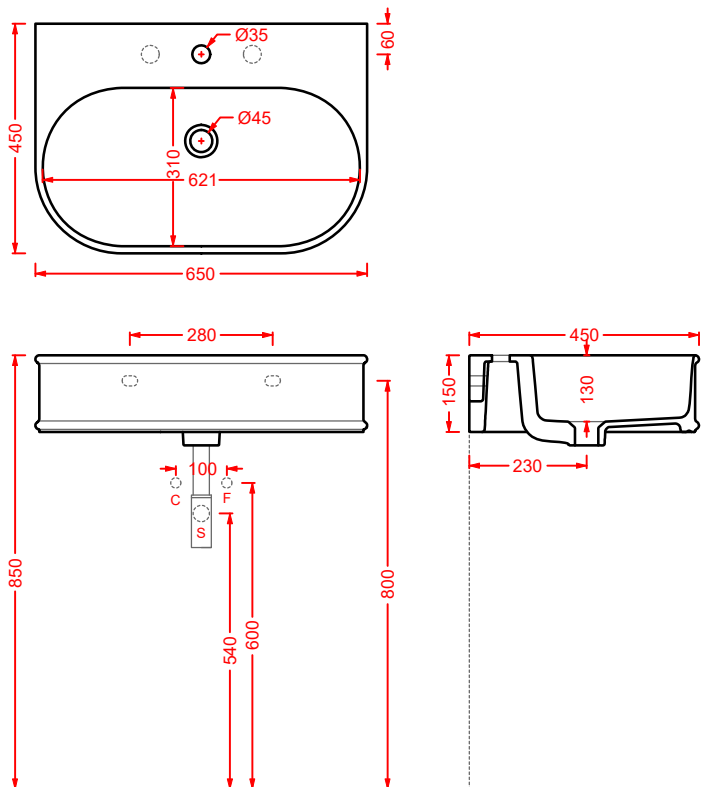

ATL001 ATELIER

lavabo tondo appoggio Ø44
 round countertop washbasin Ø44

**ATL002 ATELIER**

lavabo ovale appoggio 60
 oval countertop washbasin 60

**ATL003 ATELIER**

lavabo sospeso 65
 wall-hung washbasin 65