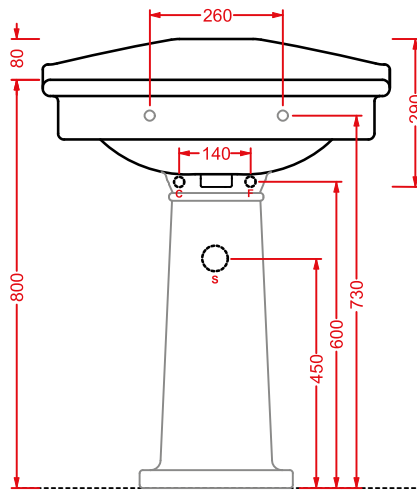

HEA015 HERMITAGE

struttura cromata lavabo 68

chromed structure washbasin 68