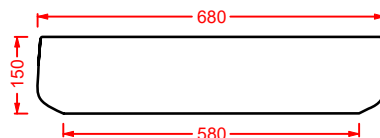

COL005 COGNAC 68
lavabo appoggio
countertop washbasin

CARTESIO

Designed by Meneghello Paoletti Associati

CAL002
58 x 44

WASHBASINS - CARTESIO

archiproducts
DESIGN AWARDS
—
WINNER 2018

CASUM
BEST DESIGN
2018
winner