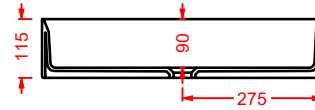

SCL002 SCALINO 55

lavabo appoggio 55
countertop washbasin 55