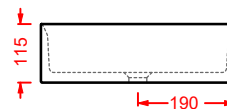

GHOST

Designed by Meneghello Paoelli Associati

GHL001
42 x 42

WASHBASINS - GHOST

GH001
42 x 42

GHL002
65 x 42

GHL002
65 x 42

GHOST/OVERVIEW