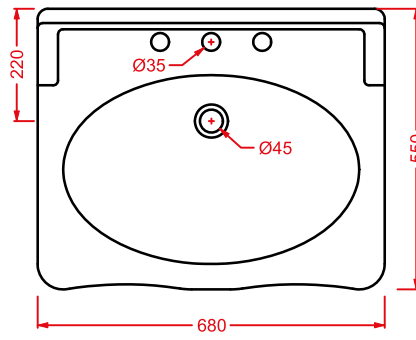

HEA015 HERMITAGE

struttura cromata lavabo 68

chromed structure washbasin 68