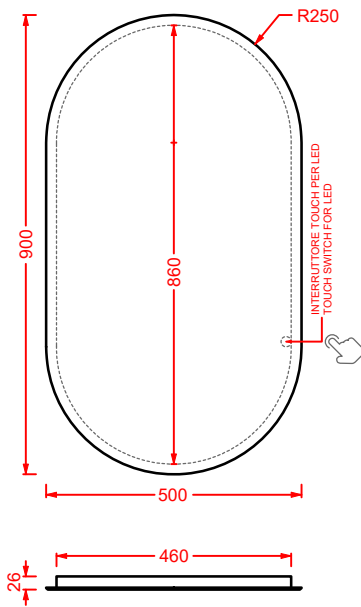

ACS012 ARCO 90

specchio retroilluminato a led
retro LED mirror