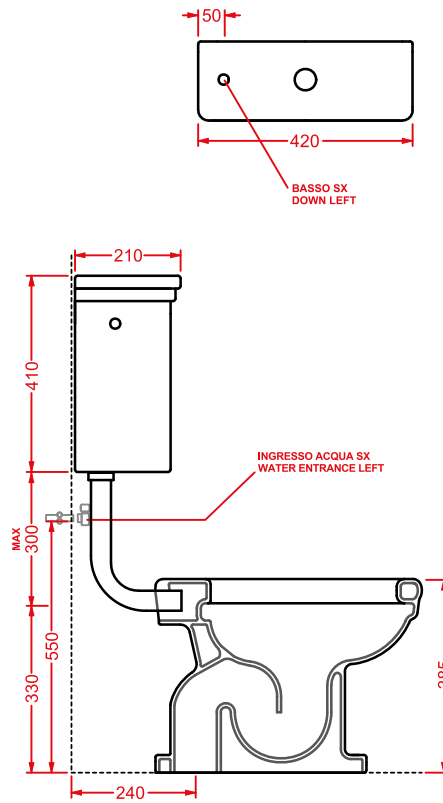

HEV002 + HEC005 HERMITAGE

vaso terra S + cassetta zaino + coperchio
WC (S) + low level ceramic cistern + cov.