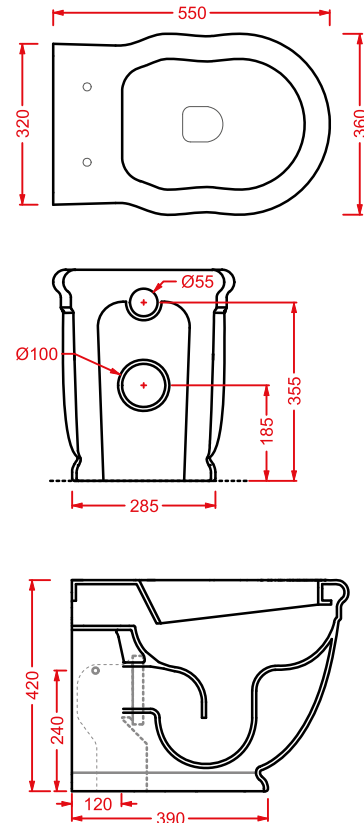

HEV005

vaso terra filomuro
back to wall WC