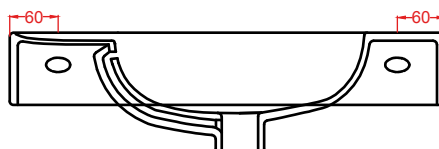

LML002 BRICK

lavamani sospeso
wall-hung handrinse basin

LML003 SAVON

lavamani sospeso

wall-hung handrinse basin

JAZZ

Designed by Meneghello Paoelli Associati

JZL002
60 x 40