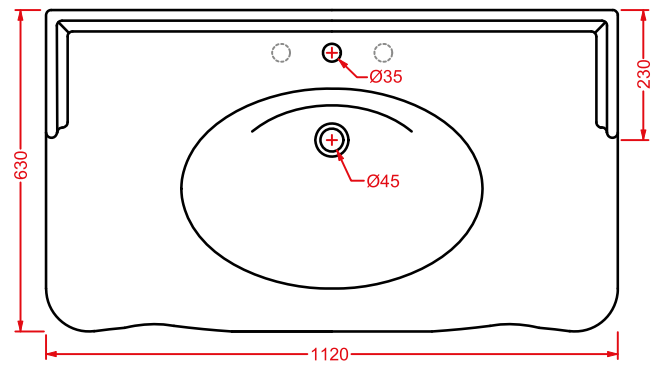

HEA017 HERMITAGE

struttura cromata consolle 112
chromed structure consolle 112

HEL004 + HEC003 HERMITAGE

consolle 112 + gambe ceramica
consolle 112 + ceramic legs

HEW001 HERMITAGE

vasca bianca
white bathtub