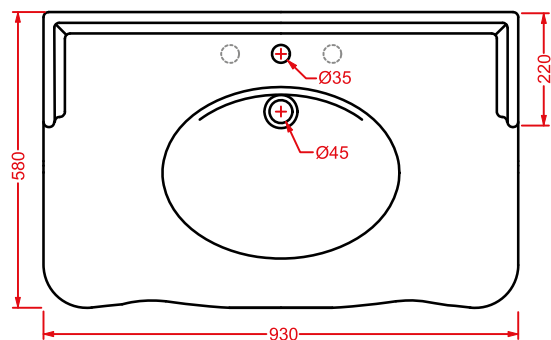

HEB001 HERMITAGE

bidet terra filomuro
back to wall bidet

HEV006 HERMITAGE

vaso monoblocco filo muro
back to wall close-coupled WC

HEL005 + HEC003 HERMITAGE

consolle 92 + gambe ceramica
consolle 92 + ceramic legs