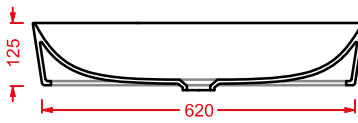

GHL002 GHOST 65

lavabo appoggio
countertop washbasin