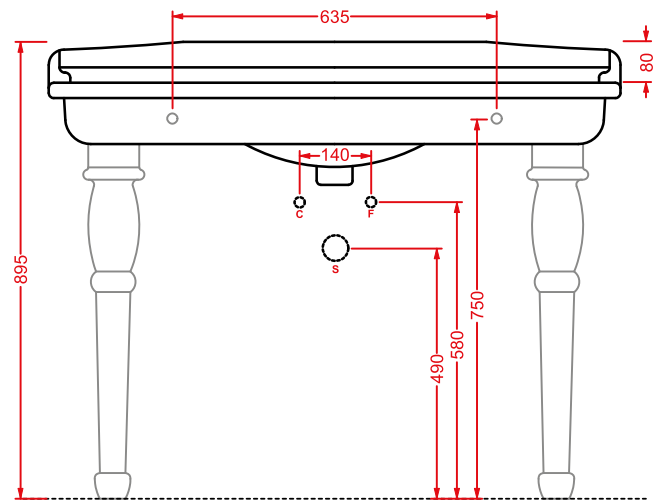

HEA017 HERMITAGE

struttura cromata consolle 112
chromed structure consolle 112

HEL004 + HEC003 HERMITAGE

consolle 112 + gambe ceramica
consolle 112 + ceramic legs

HEW001 HERMITAGE

vasca bianca
white bathtub