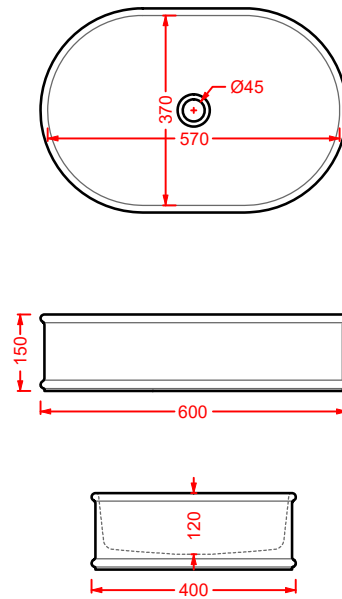

ATL001 ATELIER

lavabo tondo appoggio Ø44
 round countertop washbasin Ø44

**ATL002 ATELIER**

lavabo ovale appoggio 60
 oval countertop washbasin 60

**ATL003 ATELIER**

lavabo sospeso 65
 wall-hung washbasin 65