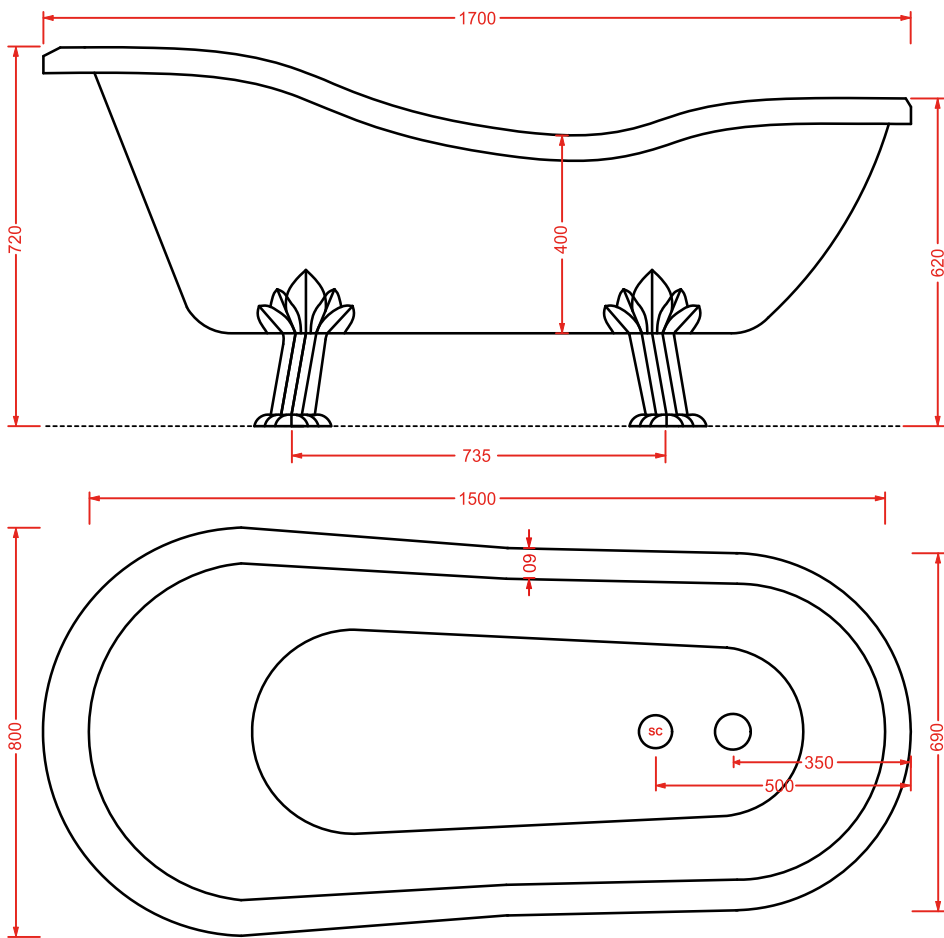

HEA017 HERMITAGE

struttura cromata consolle 112
chromed structure consolle 112

HEL004 + HEC003 HERMITAGE

consolle 112 + gambe ceramica
consolle 112 + ceramic legs

HEW001 HERMITAGE

vasca bianca
white bathtub