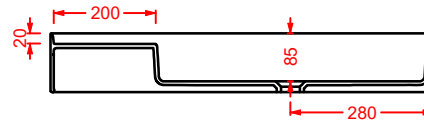

GHOST

Designed by Meneghello Paoelli Associati

GHL001
42 x 42

WASHBASINS - GHOST

GH001
42 x 42

GHL002
65 x 42

GHL002
65 x 42

GHOST/OVERVIEW