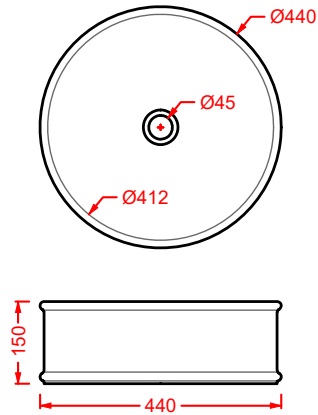

ATL001 ATELIER

lavabo appoggio Ø44
countertop washbasin Ø44