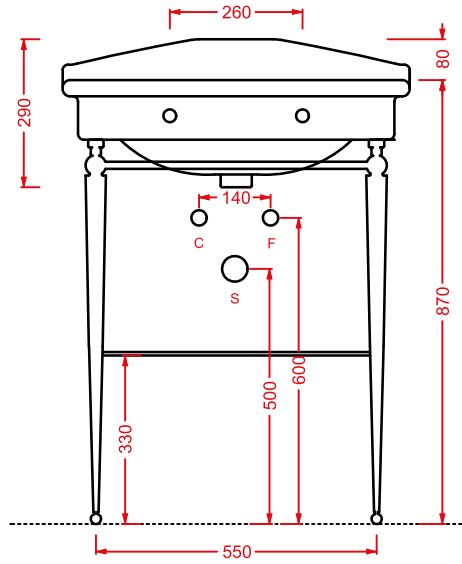

HEA017 HERMITAGE

struttura cromata consolle 112
chromed structure consolle 112

HEL004 + HEC003 HERMITAGE

consolle 112 + gambe ceramica
consolle 112 + ceramic legs

HEW001 HERMITAGE

vasca bianca
white bathtub