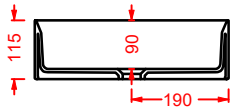

SCL001 SCALINO 38

lavabo appoggio 38
countertop washbasin 38