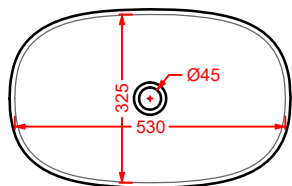

COL005 COGNAC 68
lavabo appoggio
countertop washbasin

CARTESIO

Designed by Meneghello Paoletti Associati

CAL002
58 x 44

WASHBASINS - CARTESIO

archiproducts
DESIGN AWARDS
—
WINNER 2018

CASUM
BEST DESIGN
2018
winner