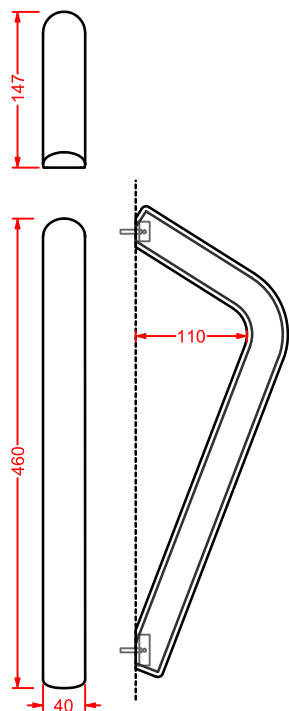

PSC003 POSTIT

porta salviette ceramica 46
ceramic towel rail 46