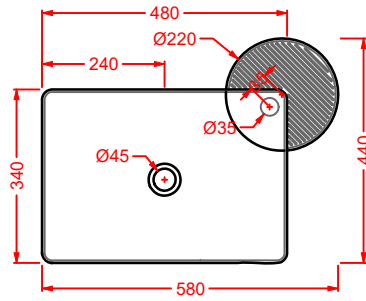

lavabo appoggio ovale
oval countertop washbasin

**CAL002 CARTESIO**

lavabo appoggio rettangolare
rectangular countertop washbasin

**CAL003 CARTESIO**

lavabo appoggio quadrato
squared countertop washbasin

**CAL004 CARTESIO**