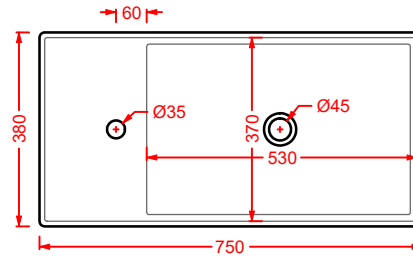

GHOST

Designed by Meneghello Paoelli Associati

GHL001
42 x 42

WASHBASINS - GHOST

GH001
42 x 42

GHL002
65 x 42

GHL002
65 x 42

GHOST/OVERVIEW