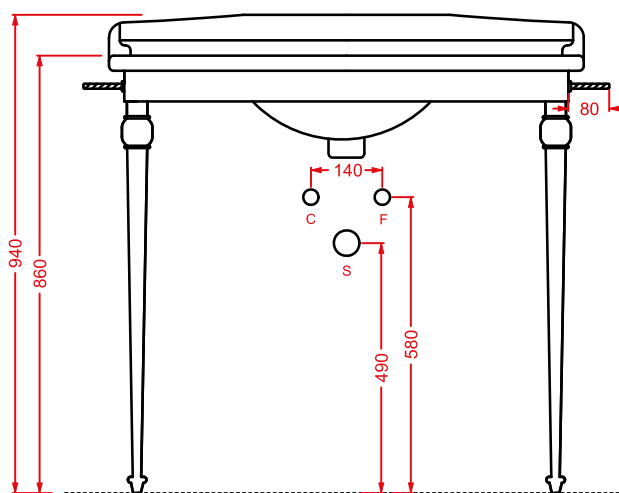

HEA016 HERMITAGE

struttura cromata consolle 92
chromed structure consolle 92