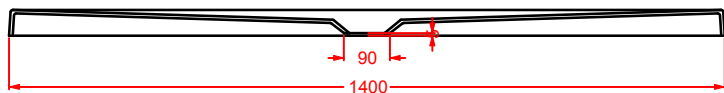

PDR022 SCACCHI

piatto doccia rettangolare h 5,5 80 x 140
rectuangular shower tray h 5,5 80 x 140

LATO NON SMALTATO / UNGLAZED SIDE