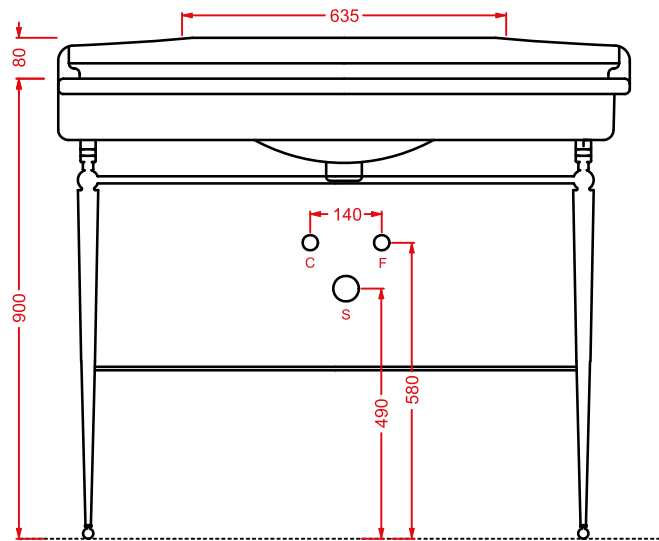

HEA017 HERMITAGE

struttura cromata consolle 112
chromed structure consolle 112

HEL004 + HEC003 HERMITAGE

consolle 112 + gambe ceramica
consolle 112 + ceramic legs

HEW001 HERMITAGE

vasca bianca
white bathtub