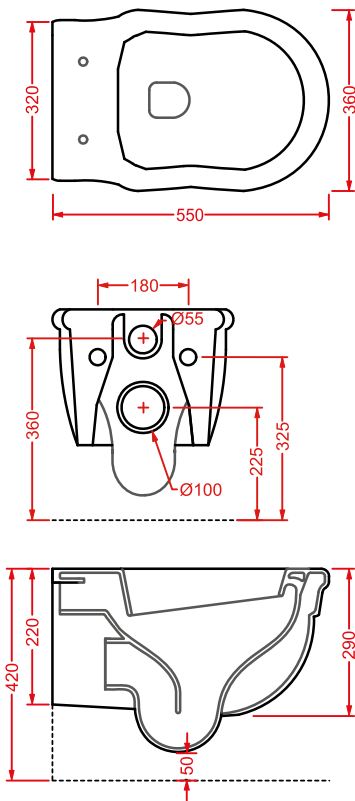

HEV010 HERMITAGE

vaso sospeso
wall-hung WC