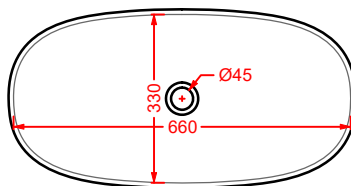

COL005 COGNAC 68
lavabo appoggio
countertop washbasin

CARTESIO

Designed by Meneghello Paoletti Associati

CAL002
58 x 44

WASHBASINS - CARTESIO

archiproducts
DESIGN AWARDS
—
WINNER 2018

CASUM
BEST DESIGN
2018
winner