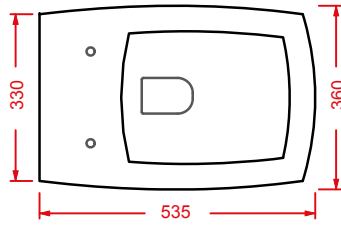

JZV003 + JZC001 JAZZ
vaso monoblocco + cassetta monoblocco
close-coupled WC + ceramic cistern