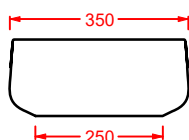

COL005 COGNAC 68
lavabo appoggio
countertop washbasin

CARTESIO

Designed by Meneghello Paoletti Associati

CAL002
58 x 44

WASHBASINS - CARTESIO

archiproducts
DESIGN AWARDS
—
WINNER 2018

CASUM
BEST DESIGN
2018
winner