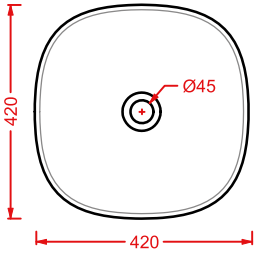

GHL001 GHOST 42

lavabo appoggio
countertop washbasin