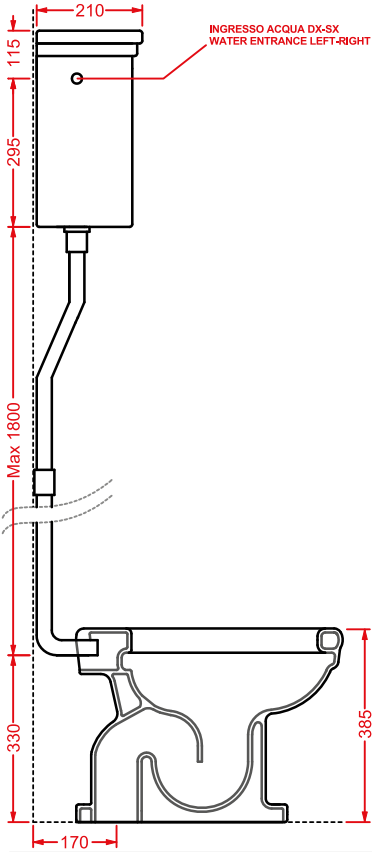

HEV002 + HEC004 HERMITAGE

vaso terra S con cassetta alta + coperchio
WC (S) + high ceramic cistern + cover