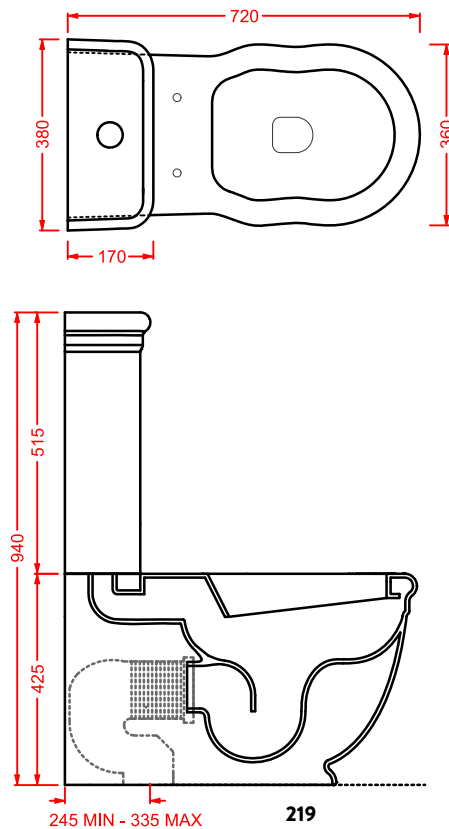

HEV006 HERMITAGE

vaso monoblocco filo muro
back to wall close-coupled WC