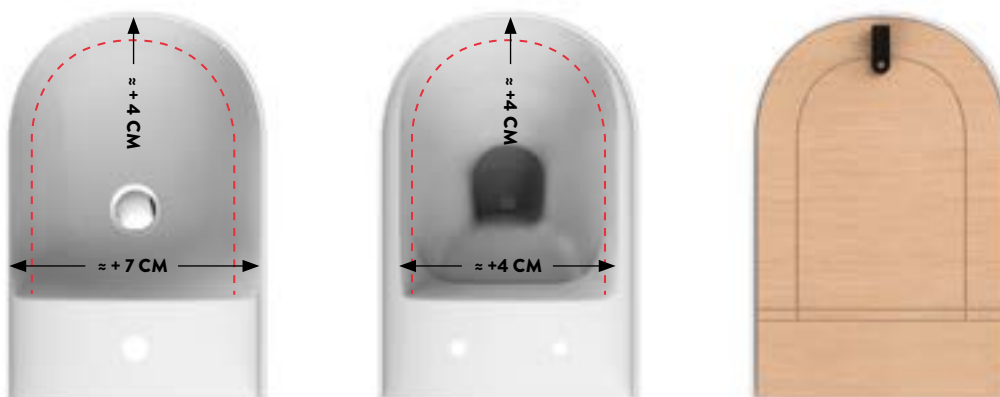

“The One” represents a new evolutionary step in the ceramic field. Rimless, thin-rim, small in size and an inset seat cover with no hinge system make this collection absolutely revolutionary and unique.
Without the rim, this technology allows the elimination of the ceramic chamber and the reduction of edge resulting in a bigger bowl in same dimensions.
The hallmark of “The One” is its hingeless seat cover (patent pending) which is built into the slim rim. The Wood-Skin® technology allows the creation of the seat cover through the milling of a unique sheet, highly resistant and only 10mm slim.
Easy take off seat, total cleaning. The inset seat cover highlights the thin rim even when closed, respecting the formal symmetry with the bidet.
The collection The.One becomes enriched through the introduction of a new thin-rim Consolle characterized by elegant and soft lines, minimal shapes and contained dimensions.

dimensione approssimativa bacino standard
rough dimensions of standard bowl

EDGELESS + RIMLESS WC

RIMLESS

La tecnologia rimless, con la conseguente eliminazione della brida, permette di togliere la camera ceramica e ridurre il bordo al minimo, ottenendo un'estetica ancora più minimal.