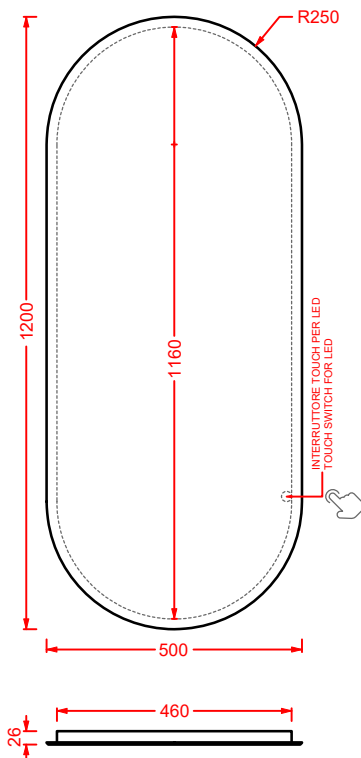

ACS014 ARCO 120

specchio retroilluminato a led
retro LED mirror