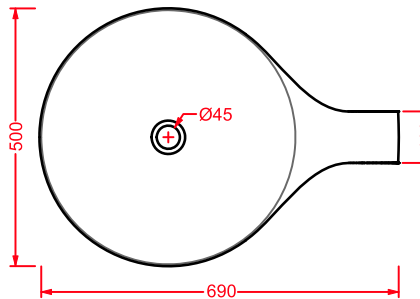

OSL005 CUP
lavabo appoggio
countertop washbasin