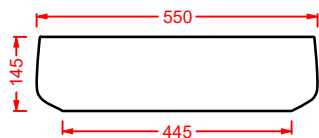

COL005 COGNAC 68
lavabo appoggio
countertop washbasin

CARTESIO

Designed by Meneghello Paoletti Associati

CAL002
58 x 44

WASHBASINS - CARTESIO

archiproducts
DESIGN AWARDS
—
WINNER 2018

CASUM
BEST DESIGN
2018
winner