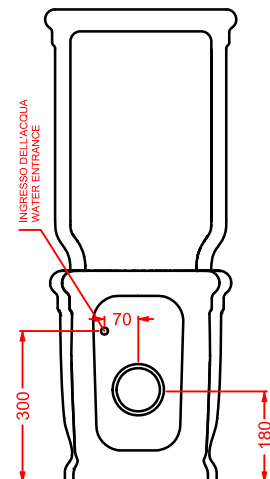

HEV006 HERMITAGE

vaso monoblocco filo muro
back to wall close-coupled WC