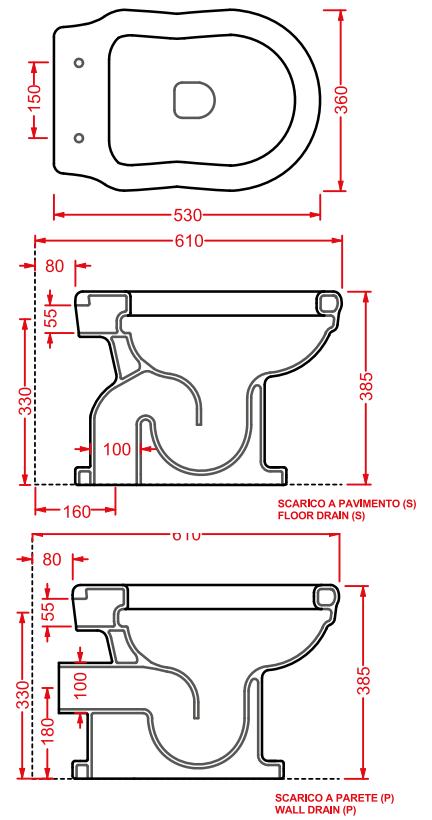

HEV002 (S)/HEV003 (P) HERMITAGE

vaso terra scarico S e P
WC with floor drain and wall drain