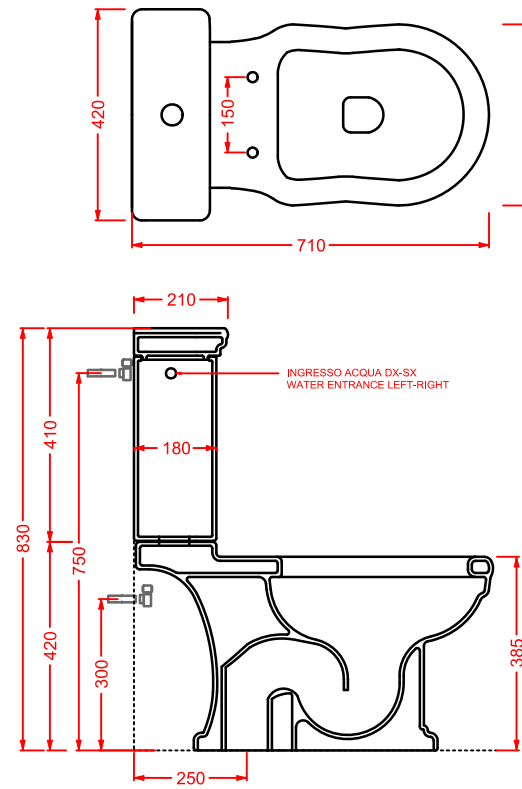

HEV008 + HEC001 HERMITAGE

vaso monoblocco S + cassetta monoblocco
close-coupled WC (S) + ceramic cistern