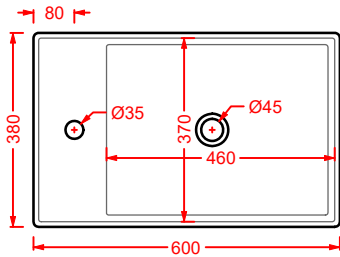

SCL003 SCALINO 60

lavabo appoggio 60
countertop washbasin 60