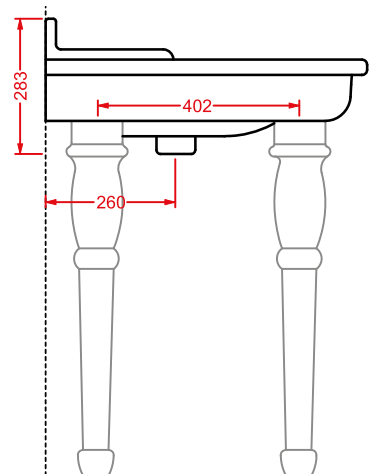

HEA017 HERMITAGE

struttura cromata consolle 112
chromed structure consolle 112

HEL004 + HEC003 HERMITAGE

consolle 112 + gambe ceramica
consolle 112 + ceramic legs

HEW001 HERMITAGE

vasca bianca
white bathtub