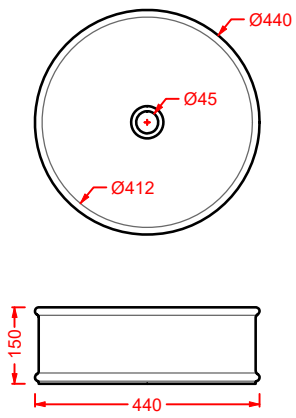

ATL001 ATELIER

lavabo tondo appoggio Ø44
 round countertop washbasin Ø44

**ATL002 ATELIER**

lavabo ovale appoggio 60
 oval countertop washbasin 60

**ATL003 ATELIER**

lavabo sospeso 65
 wall-hung washbasin 65