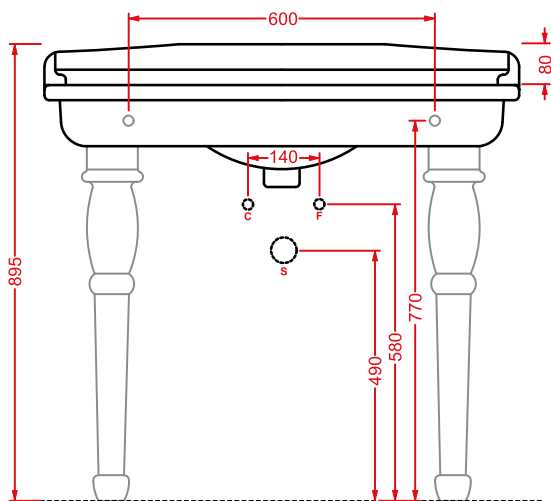

HEB001 HERMITAGE

bidet terra filomuro
back to wall bidet

HEV006 HERMITAGE

vaso monoblocco filo muro
back to wall close-coupled WC

HEL005 + HEC003 HERMITAGE

consolle 92 + gambe ceramica
consolle 92 + ceramic legs