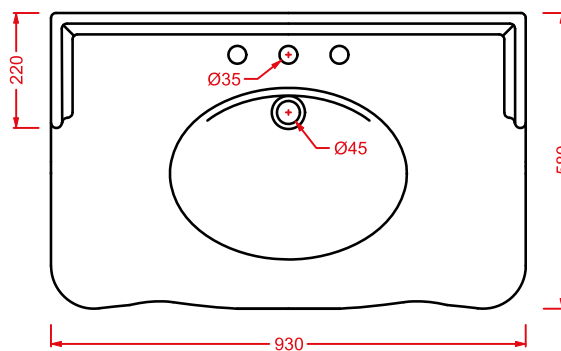

HEA016 HERMITAGE

struttura cromata consolle 92
chromed structure consolle 92