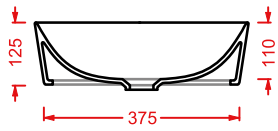

GHL001 GHOST 42

lavabo appoggio
countertop washbasin