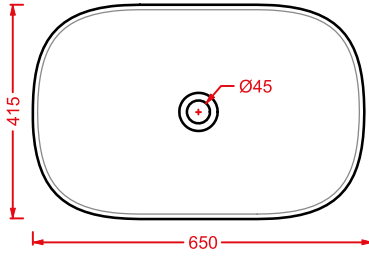

GHL002 GHOST 65

lavabo appoggio
countertop washbasin