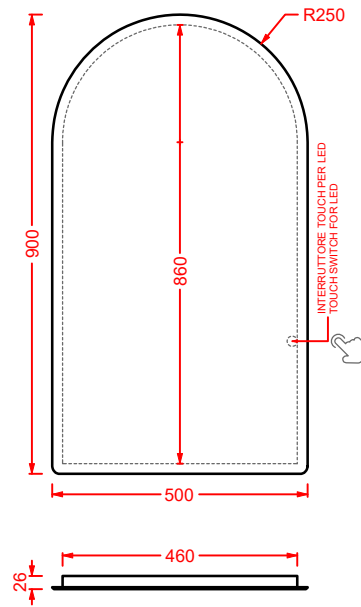

ACS013 SEMIARCO 90

specchio retroilluminato a led
retro LED mirror