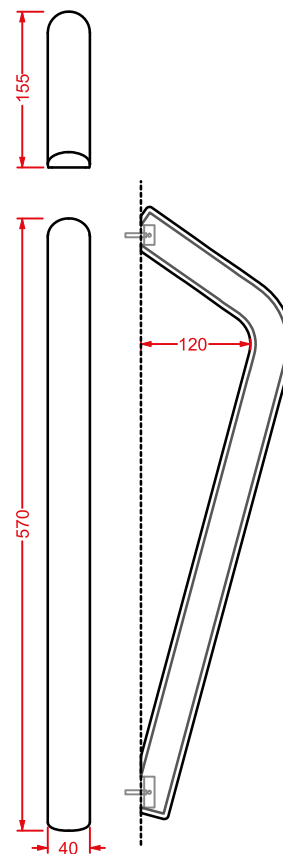

ceramic hook + fitting system kit

PSC001 POSTIT

portarotolo ceramica
ceramic toilet roll holder

PSC002 POSTIT

porta scopino ceramica + scopino
ceramic brush holder + brush

PSC004 POSTIT

porta salviette ceramica 57
ceramic towel rail 57