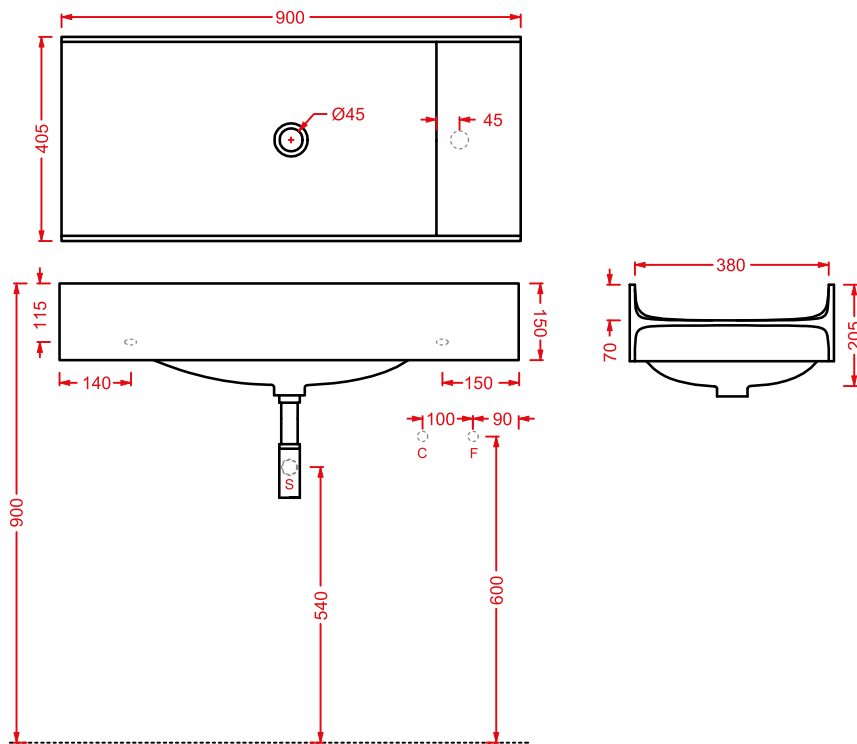

☉	ACA061 05	0,5	-	-	170
---	------------------	-----	---	---	-----

●	ACA061 17	0,5	-	-	170
---	------------------	-----	---	---	-----

OSL011 TT

lavabo sospeso/appoggio in Livingtec satinato + porta salviette laterale in legno
wall-hung/countertop washbasin in satin Livingtec + lateral wood towel rail