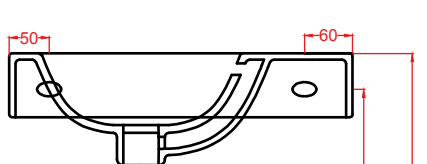

LML002 BRICK

lavamani sospeso
wall-hung handrinse basin

LML003 SAVON

lavamani sospeso

wall-hung handrinse basin

JAZZ

Designed by Meneghello Paoelli Associati

JZL002
60 x 40