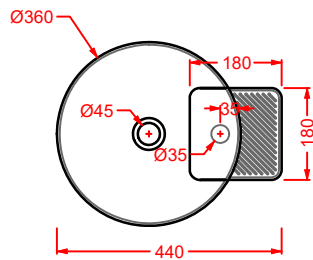

CAL004 CARTESIO

lavabo appoggio tondo
round countertop washbasin