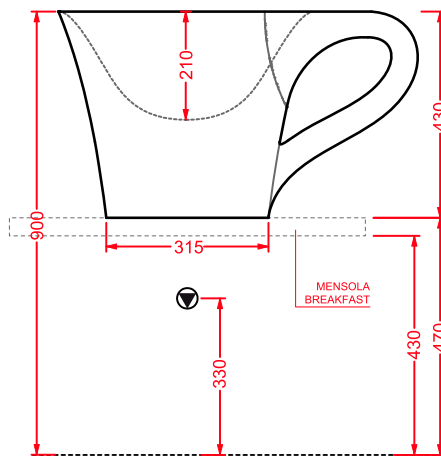

OSL005 CUP
lavabo appoggio
countertop washbasin