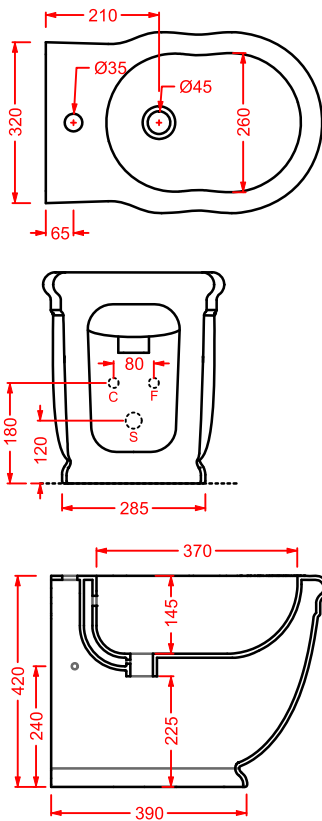

HEB001 HERMITAGE

bidet terra filomuro
back to wall bidet