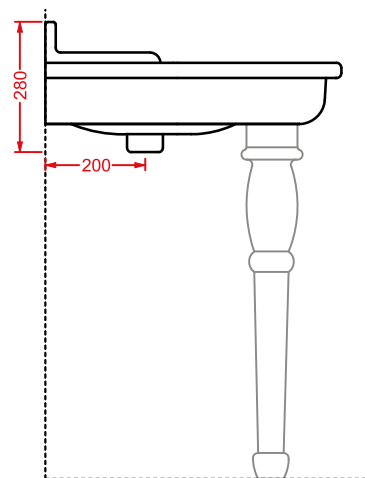

HEB001 HERMITAGE

bidet terra filomuro
back to wall bidet

HEV006 HERMITAGE

vaso monoblocco filo muro
back to wall close-coupled WC

HEL005 + HEC003 HERMITAGE

consolle 92 + gambe ceramica
consolle 92 + ceramic legs