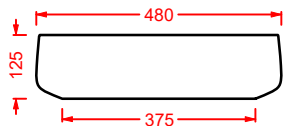

COL002 COGNAC 48
lavabo appoggio
countertop washbasin