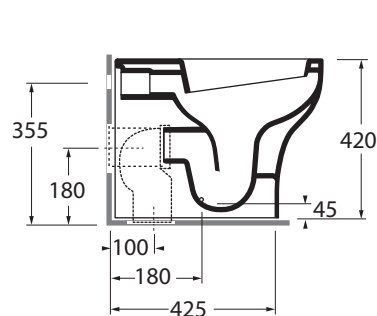

PAVCTP000000

sanitari terra 52,5/floor mounted sanitary wares

codice
code

Vaso Pratica con scarico a parete filo muro trasformabile a pavimento.
Pratica close coupled wall/floor trap WC.

bianco lucido/ shiny white

PAVCTP000000BI

CM 54x34,5xh42

plt italy pz.24 - plt export pcs.20

kg 30,5

Tecnologie/technologies:

watersaving

scala/scale 1:20 dimensioni/dimensions in mm

Complementi/complements:

Sedile termoidurente avvolgente per vaso
Wrapover thermosetting cover-seat

bianco lucido/ shiny white

PRA 1800

Curva tecnica per vaso normale e monoblocco
Technical bend for standing and close coupled wc

CVT

Sedile termoidurente avvolgente con chiusura frizionata
Wrapover thermosetting soft close

bianco lucido/ shiny white

PRA 1800/F

TECHNICAL SHEET n°: 01	DESIGNER: OFFICINA AZZURRA	CODE: PAVCTP000000	Azzurra sanitari in ceramica S.p.a. via Civita Castellana snc 01030 Castel S.Elia (VT) - ITALY Tel. +39.0761 518155 Fax. +39.0761 514560		
SHEET FORMAT: A4	ISO	REVISION: 02	SCALE: 1:20	DATE: 31/07/2019	
REGULATIONS: CE EN 997 / EN33 / Dop-997 *					
All the measurements respect the tolerances provided by the "AZZURRA QUALITY GUIDELINES".					