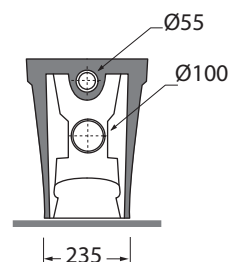

PAVCTP000000

sanitari terra 52,5/floor mounted sanitary wares

codice
code

Vaso Pratica con scarico a parete filo muro trasformabile a pavimento.
Pratica close coupled wall/floor trap WC.

bianco lucido/ shiny white

PAVCTP000000BI

CM 54x34,5xh42

plt italy pz.24 - plt export pcs.20

kg 30,5

Tecnologie/technologies:

watersaving

scala/scale 1:20 dimensioni/dimensions in mm

Complementi/complements:

Sedile termoidurente avvolgente per vaso
Wrapover thermosetting cover-seat

bianco lucido/ shiny white

PRA 1800

Curva tecnica per vaso normale e monoblocco
Technical bend for standing and close coupled wc

CVT

Sedile termoidurente avvolgente con chiusura frizionata
Wrapover thermosetting soft close

bianco lucido/ shiny white

PRA 1800/F

TECHNICAL SHEET n°: 01	DESIGNER: OFFICINA AZZURRA	CODE: PAVCTP000000	Azzurra sanitari in ceramica S.p.a. via Civita Castellana snc 01030 Castel S.Elia (VT) - ITALY Tel. +39.0761 518155 Fax. +39.0761 514560		
SHEET FORMAT: A4	ISO	REVISION: 02	SCALE: 1:20	DATE: 31/07/2019	
REGULATIONS: CE EN 997 / EN33 / Dop-997 *					
All the measurements respect the tolerances provided by the "AZZURRA QUALITY GUIDELINES".					