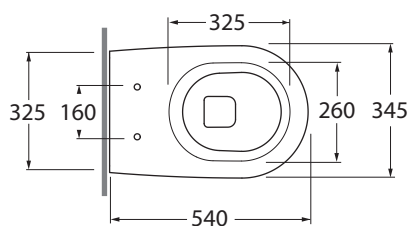

PAVCTP000000

sanitari terra 52,5/floor mounted sanitary wares

codice
code

Vaso Pratica con scarico a parete filo muro trasformabile a pavimento.
Pratica close coupled wall/floor trap WC.

bianco lucido/ shiny white

PAVCTP000000BI

CM 54x34,5xh42

plt italy pz.24 - plt export pcs.20

kg 30,5

Tecnologie/technologies:

watersaving

scala/scale 1:20 dimensioni/dimensions in mm

Complementi/complements:

Sedile termoidurente avvolgente per vaso
Wrapover thermosetting cover-seat

bianco lucido/ shiny white

PRA 1800

Curva tecnica per vaso normale e monoblocco
Technical bend for standing and close coupled wc

CVT

Sedile termoidurente avvolgente con chiusura frizionata
Wrapover thermosetting soft close

bianco lucido/ shiny white

PRA 1800/F

TECHNICAL SHEET n°: 01	DESIGNER: OFFICINA AZZURRA	CODE: PAVCTP000000	Azzurra sanitari in ceramica S.p.a. via Civita Castellana snc 01030 Castel S.Elia (VT) - ITALY Tel. +39.0761 518155 Fax. +39.0761 514560		
SHEET FORMAT: A4	ISO	REVISION: 02	SCALE: 1:20	DATE: 31/07/2019	
REGULATIONS: CE EN 997 / EN33 / Dop-997 *					
All the measurements respect the tolerances provided by the "AZZURRA QUALITY GUIDELINES".					