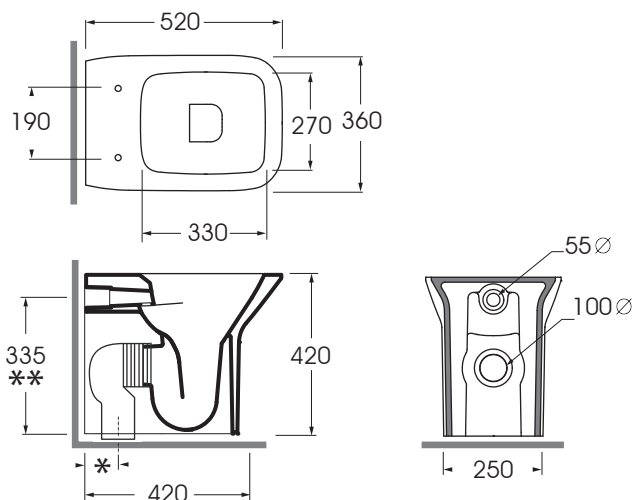

bianc lucido/ shiny white

PRVCTTE00000BI

CM 52x36x42

plt italy pz.12 - plt export pcs.20

kg 24,5

Tecnologie/technologies:

watersaving

easyclean

scarico traslato

**	RDP		
	mm 350		
	o mm 320		
*	CVT	CVTK	CVTR
	170mm	da 60mm a 130 mm	da 170mm a 210 mm

scala/scale 1:20 dimensioni/dimensions in mm

Complementi/complements:

codice
code

Sedile termoplastico frizionato per vaso a sgancio rapido
Wrapover thermosetting soft close cover-seat
for cm55 with quick release

codice
code

RDP

Curva tecnica per wc TRASLATO con distanza parete
* (solo per questa collezione da 60 a 130 mm)
Technical bend for adjustable flush system wc with wall
distance ranging from 60 mm to 130 mm
(* only for this collection)

CVTR

Curva tecnica per vaso normale e monoblocco
Technical bend for standing and close coupled wc

CVT

TECHNICAL SHEET n°: 01	DESIGNER: MARCO ZITO	CODE: PRVCTTE00000	Azzurra sanitari in ceramica S.p.a. via Civita Castellana snc 01030 Castel S.Elia (VT) - ITALY Tel. +39.0761 518155 Fax. +39.0761 514560		
SHEET FORMAT: A4	ISO	REVISION: 02	SCALE: 1:20	DATE: 07/10/2019	
REGULATIONS: CE EN 997 / EN33 / Dop-997 *					
All the measurements respect the tolerances provided by the "AZZURRA QUALITY GUIDELINES".					