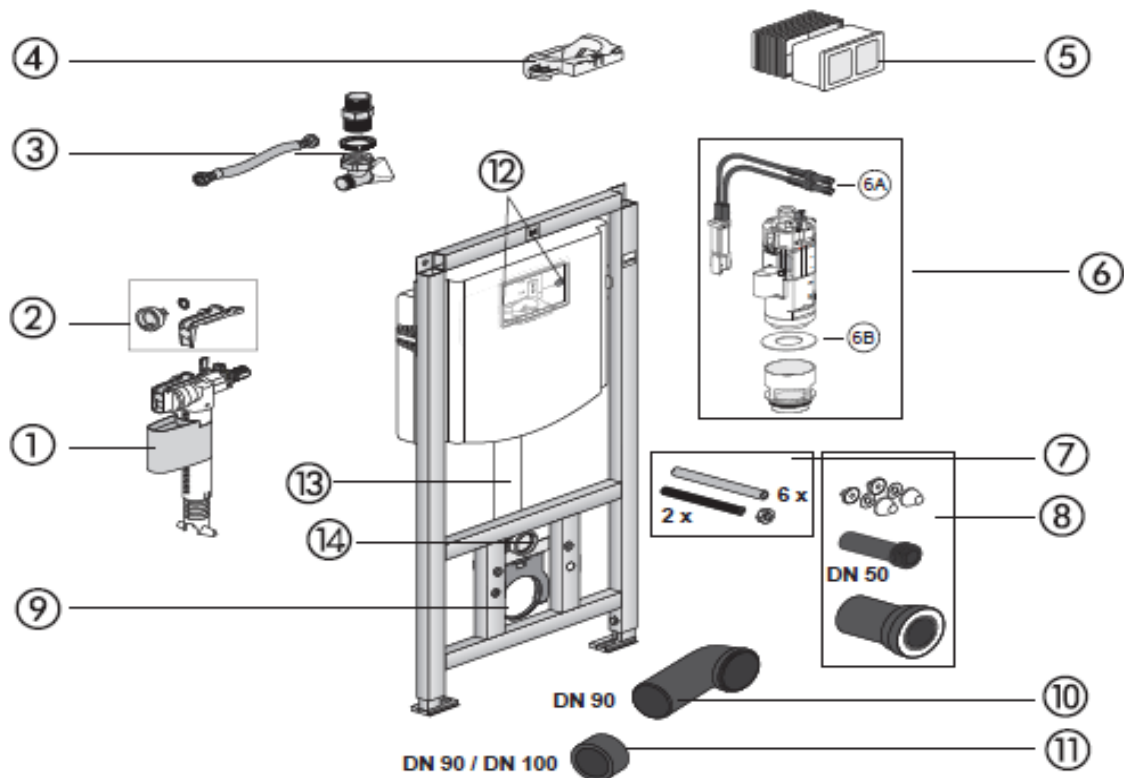

WC Element drywall 1120 mm

Art No 9224 61 00

No	description	Art No:
1	Fill valve	8L073300
2	Set of Seals	92248900
3	2-pieces angle valve with connection set R 1/2" incl. flexible hose	92249200
4	Positioning device for flush valve	92249300
5	Protection box with lid	92249400
6	Flush Valve	8L073400
6A	Cable Box for flush valve	92249500
6B	Seal for flush valve 12 cm	92210800
7	WWC fastening set M12	92249600
8	WC connecting set DN 90	92249700
9	Pipe support clip for installation frame	92249800
10	WC connection bend 90°, DN90	92249900
11	Reducing sleeve DN 90/DN 100	92201100
12	Lock	
13	Flushing pipe bow with lip seal	92235900
14	lip seal for flushing pipe	92236100
15	wall fixation for installation frame	92211100