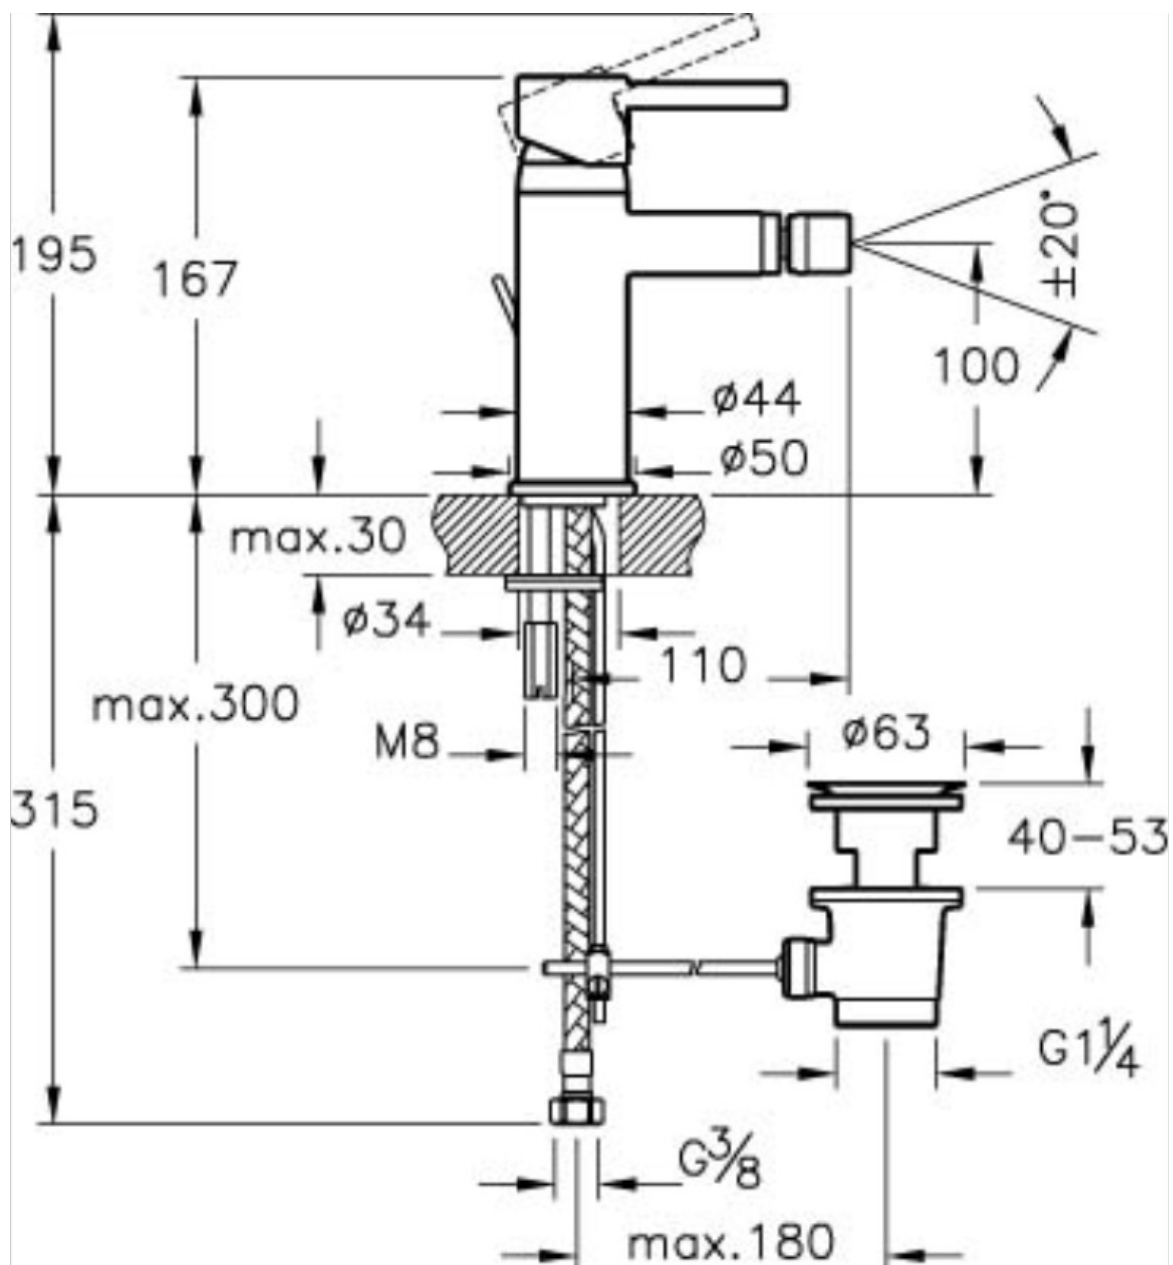

Description Minimax S Bidet Mixer (with Pop-Up)

| | |
|--------------------|-------------------------------------------------|
| Code | A41988EXP |
| Installation Type | Standard |
| Product Properties | Energy Saving |
| Working Pressure | 0,5-10 Bar (Recommended 3-5 Bar) |
| EPD | Yes |
| Coating | Chrome |
| Cartridge | 35 mm Cartridge Flow and Temperature Adjustable |
| Aerator | Ball-joint Aerator |
| Colour | Chrome |