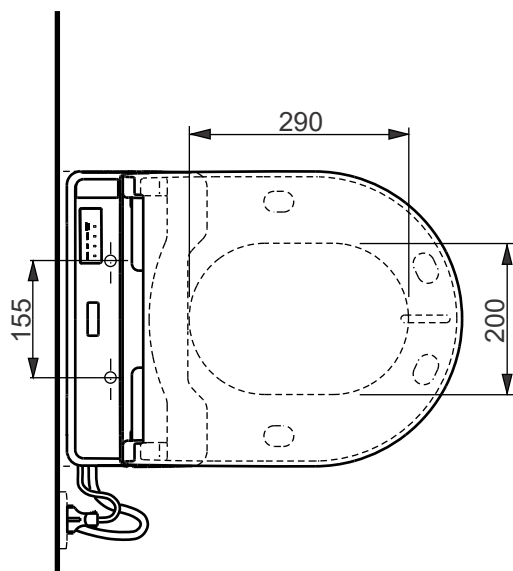

±0=OKFFB

TO BE COMBINED WITH:

- 1. NC WC, wallhung CW762Y
- 2. NC WC, back-to-wall CW763Y
- 3. MH WC, wallhung CW162Y
- 4. MH WC, close coupled CW161Y
- 5. MH WC, back-to-wall CW163Y
- 6. PUBLIC ES WC, wallhung CW797

Designation  
**WASHLET GL 2.0** with side connections  
 TCF6532G#NW1, TCF6532GE#NW1(UK),  
 TCF6532SW#NW1 (CH)

**TOTO**

Altered		Scale	1:10
		Signed	
		Date	17/08/2018

This drawing including the respective data may neither be duplicated nor modified nor altered without the consent of TOTO Europe GmbH. The usage of the data/technical drawings takes place at user's own risk and under exclusion of any liability of TOTO Europe GmbH and/or of the companies of the TOTO-Group. The indicated dimensions are not binding; products are subject to change.