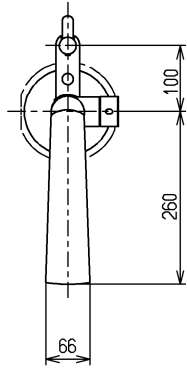

Color No.	Color	Mark
#BN	BRUSHED NICKEL	

TOTO LTD. KITAKYUSHU, JAPAN			UNITS m m	TITLE
DR. BY M.S	CH. BY	DATE 17.10.06	SCALE 1 : 8	Floor Standing Bathtub Filler
				ITEM NO. TBP01301B