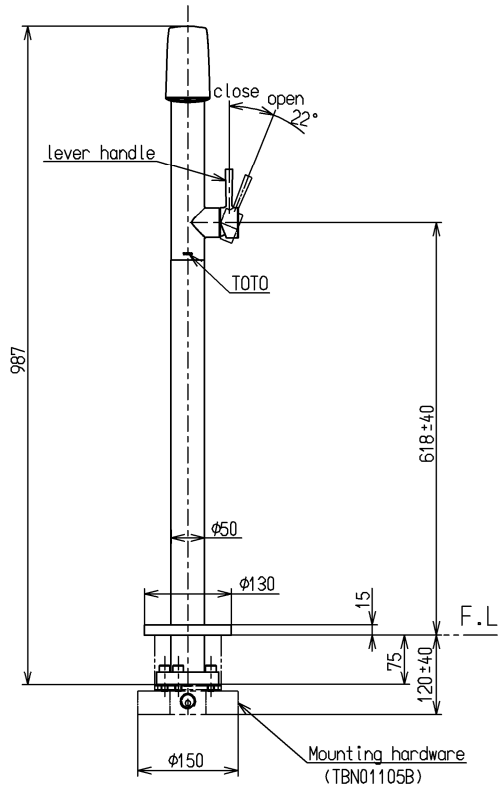

Color No.	Color	Mark
#BN	BRUSHED NICKEL	

TOTO LTD. KITAKYUSHU, JAPAN			UNITS m m	TITLE
DR. BY M.S	CH. BY	DATE 17.10.06	SCALE 1 : 8	Floor Standing Bathtub Filler
				ITEM NO. TBP01301B