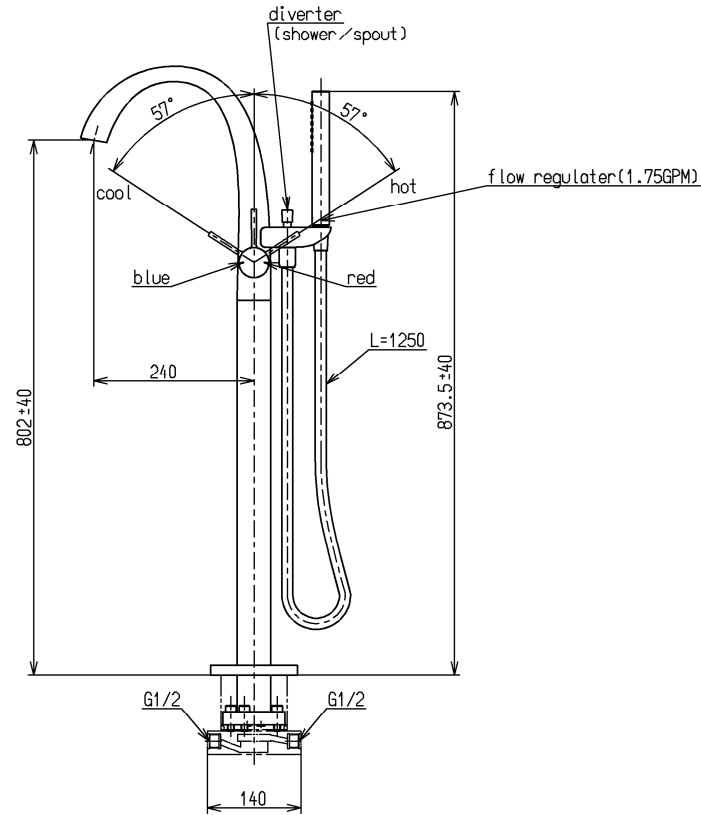

Color No.	Color	Mark
#BN	BRUSHED NICKEL	

TOTO LTD. KITAKYUSHU, JAPAN			UNITS m m	TITLE
DR. BY M.S	CH. BY	DATE 17.10.06	SCALE 1 : 8	Floor Standing Bathtub Filler
				ITEM NO. TBP01301B