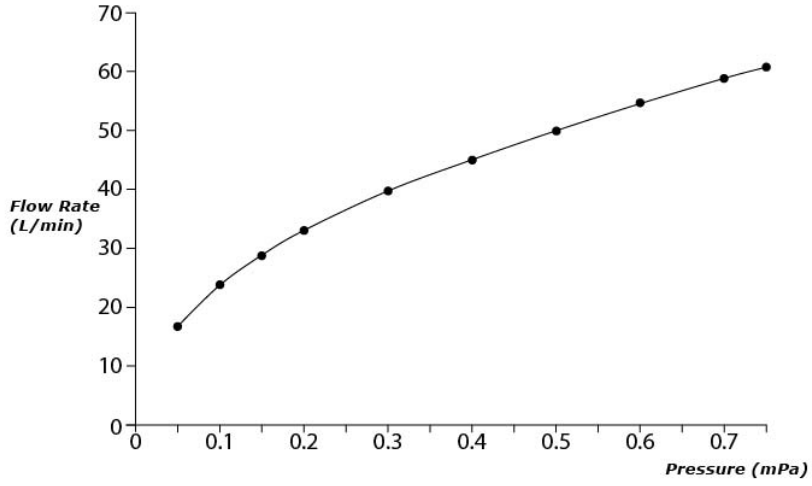

Flow Rate

TBG08202A

SPOUT

Flow Rate

TBG08202A

SHOWER