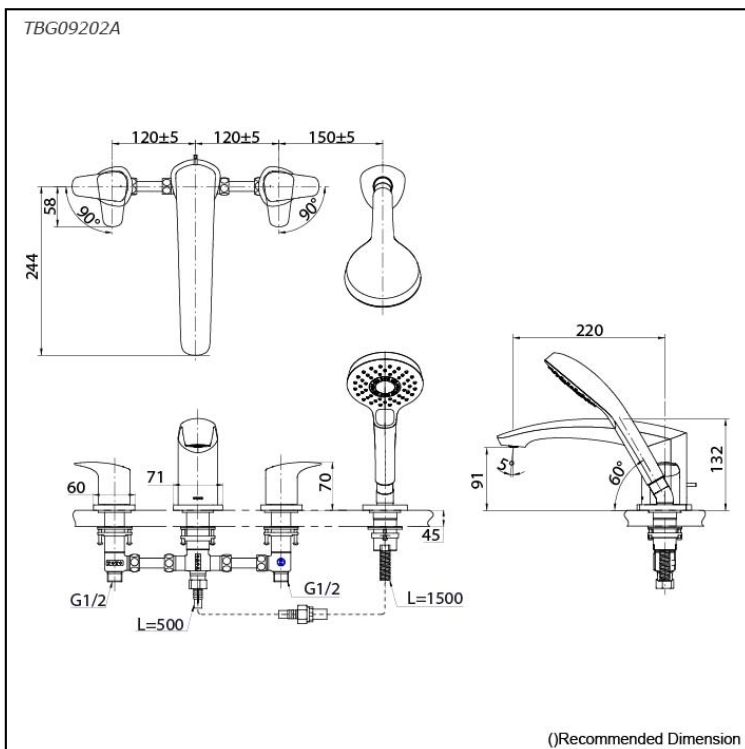

GM Series
Bath & Shower Set
(4-Holes)

Features

- Bold parallel arches and reflective curves in an assertive design
- A majestic dignity of outstanding architecture - the arch of its spout and columnar body imposing a further accentuated presence that highlights its edges
- Easy Installation and Usage
- 1 mode function hand shower (COMFORT WAVE)

Specifications

Finish: Chrome
Material: Brass
Water Pressure: 0.05MPa~1.0MPa

Parts description

- **TBG09202A**
Bath & Shower Set
(4-Holes)

Flow Rate

TBG09202A

SPOUT

Flow Rate

TBG09202A

SHOWER