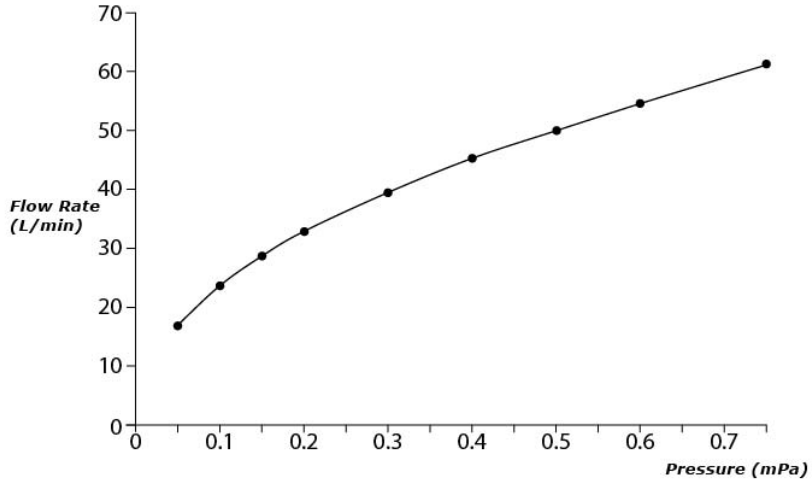

GM Series
Bath & Shower Set
(4-Holes)

Features

- Bold parallel arches and reflective curves in an assertive design
- A majestic dignity of outstanding architecture - the arch of its spout and columnar body imposing a further accentuated presence that highlights its edges
- Easy Installation and Usage
- 1 mode function hand shower (COMFORT WAVE)

Specifications

Finish: Chrome
Material: Brass
Water Pressure: 0.05MPa~1.0MPa

Parts description

- **TBG09202A**
Bath & Shower Set
(4-Holes)

Flow Rate

TBG09202A

SPOUT

Flow Rate