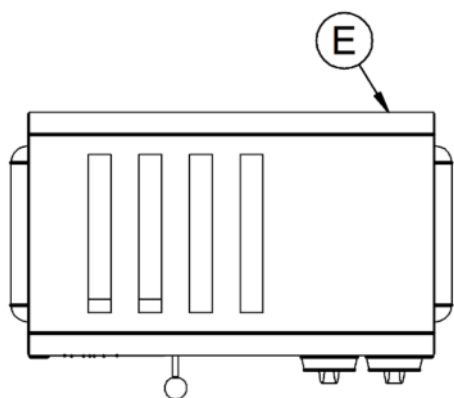

Total Power kW	2.3
IP Rating	IP21B
Cooking Area (Width x Depth) mm	Slot size: (4x)20 x 140
Temperature Control	Mechanical

Weights and Dimensions

Unit Height (External) mm	245
Unit Width (External) mm	392
Unit Depth (External) mm	220
Net Weight Kg	6.1

Packed Weight Kg	6.71
Packed Height cm	42
Packed Width cm	48
Packed Depth cm	38

Technical Picture

Lincat Limited

Whisby Road,
Lincoln, LN6 3QZ,
United Kingdom

Company No: 2175448

A member company of

Customer Care