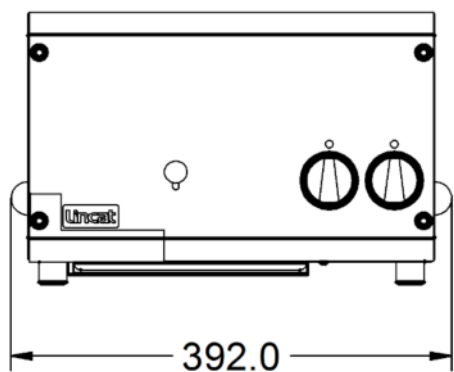

Total Power kW	2.3
IP Rating	IP21B
Cooking Area (Width x Depth) mm	Slot size: (4x)20 x 140
Temperature Control	Mechanical

Weights and Dimensions

Unit Height (External) mm	245
Unit Width (External) mm	392
Unit Depth (External) mm	220
Net Weight Kg	6.1

Packed Weight Kg	6.71
Packed Height cm	42
Packed Width cm	48
Packed Depth cm	38

Technical Picture

Lincat Limited

Whisby Road,
Lincoln, LN6 3QZ,
United Kingdom

Company No: 2175448

A member company of

Customer Care