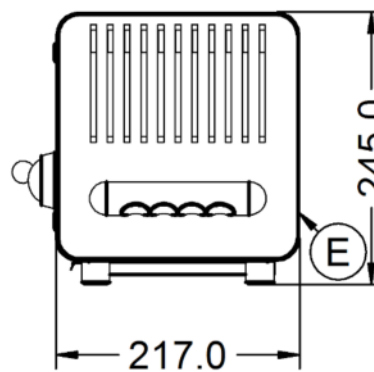

Total Power kW	2.3
IP Rating	IP21B
Cooking Area (Width x Depth) mm	Slot size: (4x)20 x 140
Temperature Control	Mechanical

Weights and Dimensions

Unit Height (External) mm	245
Unit Width (External) mm	392
Unit Depth (External) mm	220
Net Weight Kg	6.1

Supply Connections Shipping

Requires Installation	No
Requires Electrical Supply	Yes
UK 3 Pin Plug	Yes
Requires Hardwiring	No
Electrical Supply Rating Watts	2,300
Single Phase Amps	10.0
Single Phase Voltage	230

Packed Weight Kg	6.71
Packed Height cm	42
Packed Width cm	48
Packed Depth cm	38

Technical Picture

Lincat Limited

Whisby Road,
Lincoln, LN6 3QZ,
United Kingdom

Company No: 2175448

A member company of

Customer Care