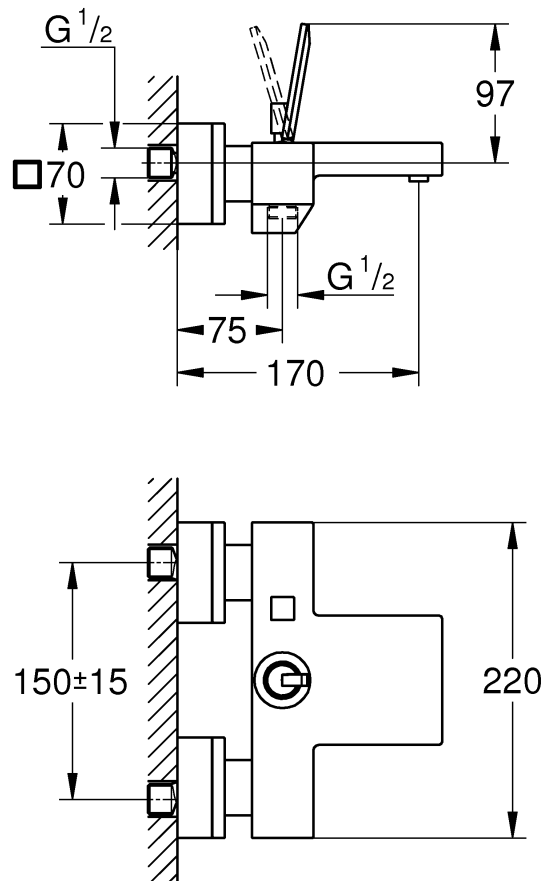

6

7

23 665

23 666

DIN 1988  
DIN EN 806

23 665

23 666

1

2

3

4

5

**23 665**

**23 666**

A series of 20 horizontal gray lines spaced evenly down the page, providing a template for handwriting practice.

Pure Freude an Wasser