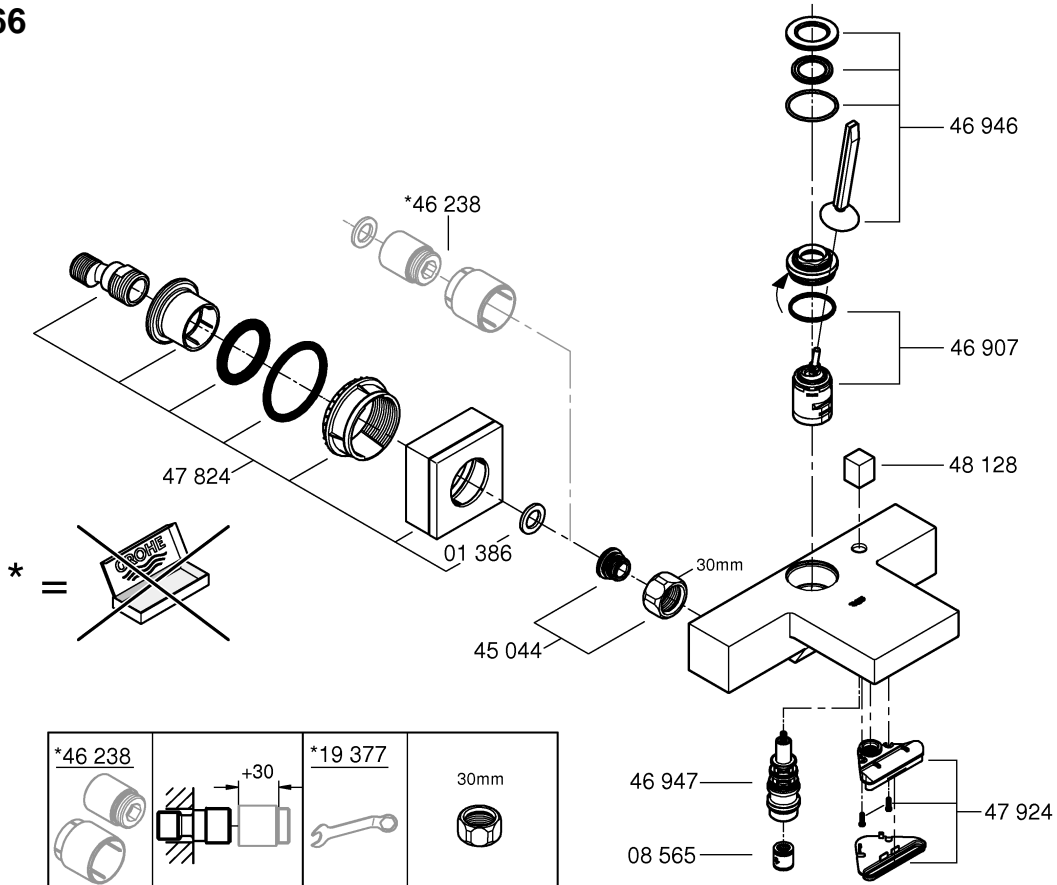

2

3

4

5

**23 665**

**23 666**

A series of 20 horizontal gray lines spaced evenly down the page, providing a template for handwriting practice.

Pure Freude an Wasser