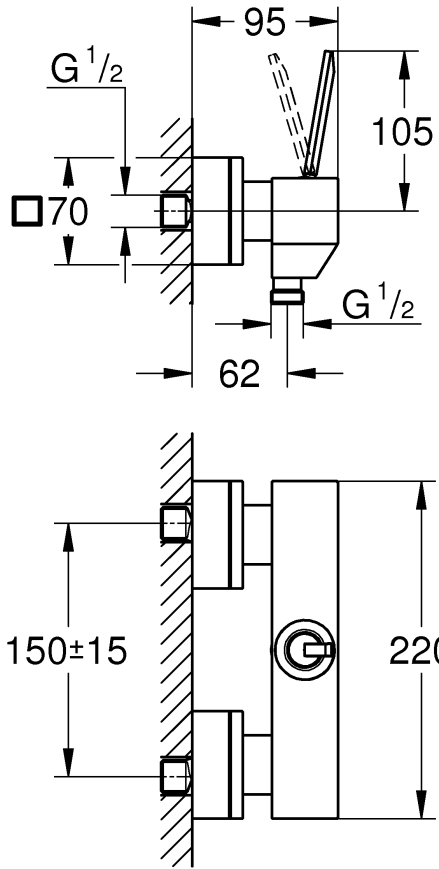

6

7

23 665

23 666

DIN 1988  
DIN EN 806

23 665

23 666

1

2

3

4

5

**23 665**

**23 666**

A series of 20 horizontal gray lines spaced evenly down the page, providing a template for handwriting practice.

Pure Freude an Wasser