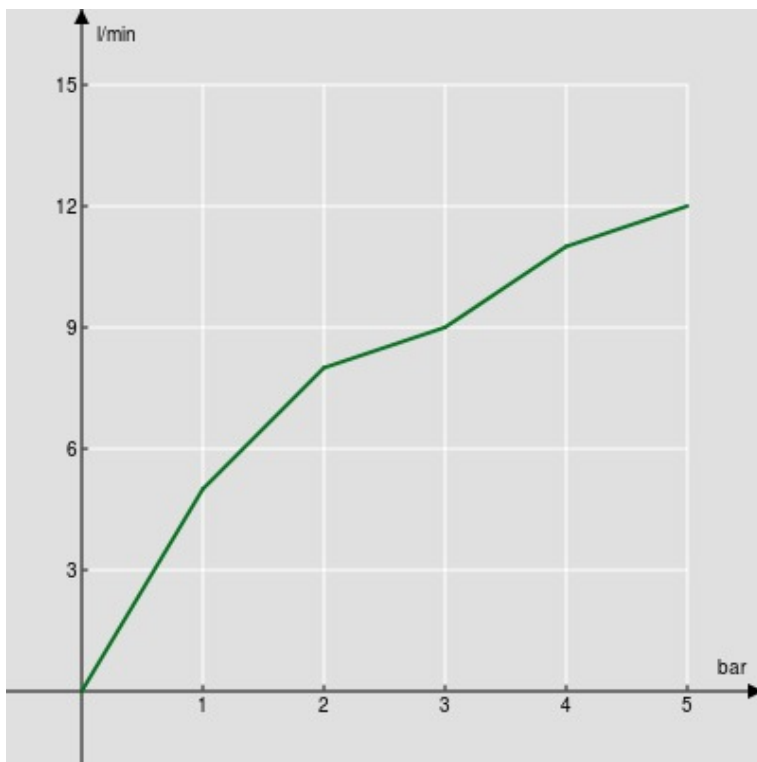

упаковка: 24 x 25 x 8 cm / 0,0048 m³ / 2 kg

FLOW RATE DIAGRAM: HOT/COLD WATER

— Hand shower

FLOW RATE DIAGRAM: MIXED WATER

— Hand shower