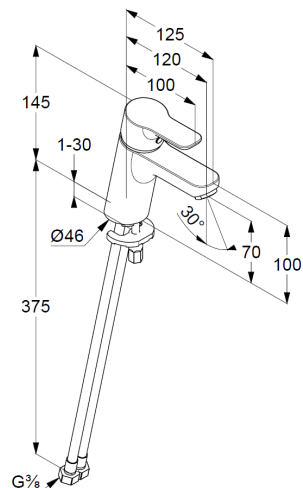

Technical Data

Product: KLUDI PURE&EASY
single lever basin mixer 70
DN 15

Article-Nr.: 370280565

Surface: 05 chrome

Product description

manufacturer KLUDI GmbH & Co. KG
Typ: KLUDI PURE&EASY
single lever basin mixer 70,
DN 15/ PN 10
Art. Nr. 370280565
basin mixer
single lever mixer
single hole mounted
solid handle, metal
aerator M24
ceramic cartridge with hotwater safety device
flow rate at 3 bar = 7 l/ min.
flexible hoses G 3/8 DVGW approved
rapid installation set

Product Picture

Dimensional drawing

Flow rate diagram