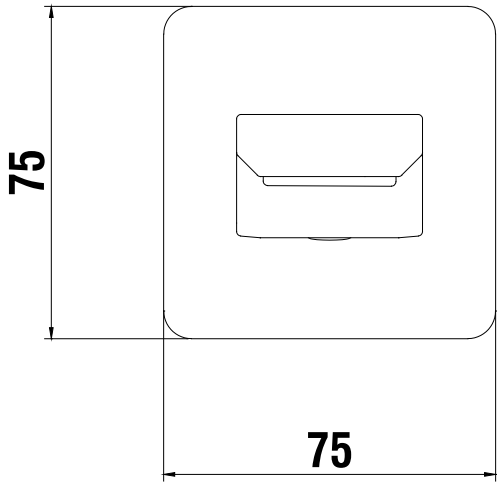

ANKASTRE BANYO/DUŐ BATARYALARI CONCEALED BATH/SHOWER MIXERS

E.C.A.®

Ürün Kodu : 102159205C1-K - Ankaſtre Banyo Bataryası Çıkıő Ucu Grubu (**İhracat Kodu:** 102159205C1EX-K)

Product Code: 102159205C1-K - Concealed Bath Mixer Spout Group (**Export Code:** 102159205C1EX-K)

*Localization product codes are available.

Mart 2020 / March 2020

www.eca.com.tr

E.C.A. önceden haber vermeksizin, ürünler ve ürünlerin teknik detaylarında deęiőiklik yapma hakkını saklı tutar.

We reserve the right to alter product specification and colors and to make technical modifications without prior notice.

Elginkan