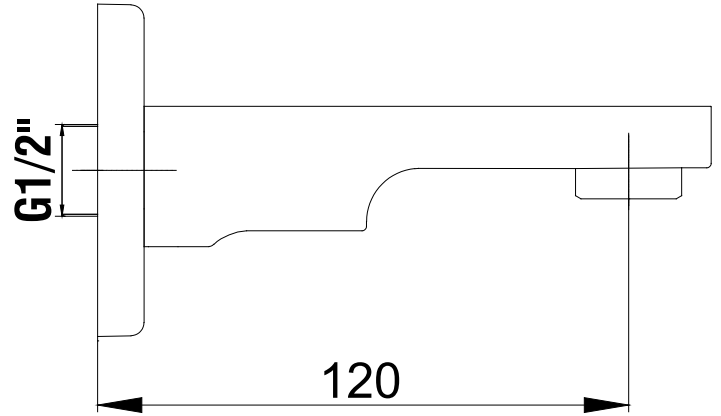

ANKASTRE BANYO/DUŐ BATARYALARI CONCEALED BATH/SHOWER MIXERS

E.C.A.®

Ürün Kodu : 102159205C1-K - Ankaſtre Banyo Bataryası Çıkıő Ucu Grubu (**İhracat Kodu:** 102159205C1EX-K)

Product Code: 102159205C1-K - Concealed Bath Mixer Spout Group (**Export Code:** 102159205C1EX-K)

*Localization product codes are available.

Mart 2020 / March 2020

www.eca.com.tr

E.C.A. önceden haber vermeksizin, ürünler ve ürünlerin teknik detaylarında deęiőiklik yapma hakkını saklı tutar.

We reserve the right to alter product specification and colors and to make technical modifications without prior notice.

Elginkan