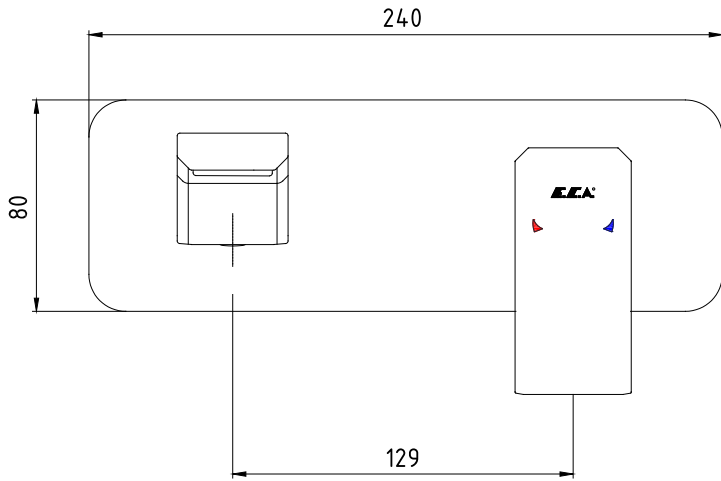

ANKASTRE LAVABO BATARYALARI CONCEALED BASIN MIXERS

Ürün Kodu : 102167605C1-K / 102167605C1ST-K - TİERA Ankastr Lavabo Bataryası Sıva Üstü Grubu - Tek Rozet - Mat Siyah (İhracat Kodu: 102167605C1EX-K / 102167605C1STEX-K)
Product Code: 102167605C1-K / 102167605C1ST-K - TIERA Concealed Basin Mixer Surface Mounted Group - One Rosette - Matt Black (Export Code: 102167605C1EX-K / 102167605C1STEX-K)
*Localization product codes are available.