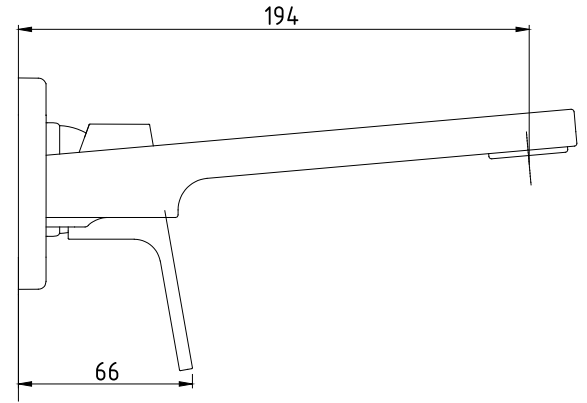

ANKASTRE LAVABO BATARYALARI CONCEALED BASIN MIXERS

Ürün Kodu : 102167605C1-K / 102167605C1ST-K - TİERA Ankastr Lavabo Bataryası Sıva Üstü Grubu - Tek Rozet - Mat Siyah (İhracat Kodu: 102167605C1EX-K / 102167605C1STEX-K)
Product Code: 102167605C1-K / 102167605C1ST-K - TIERA Concealed Basin Mixer Surface Mounted Group - One Rosette - Matt Black (Export Code: 102167605C1EX-K / 102167605C1STEX-K)
*Localization product codes are available.