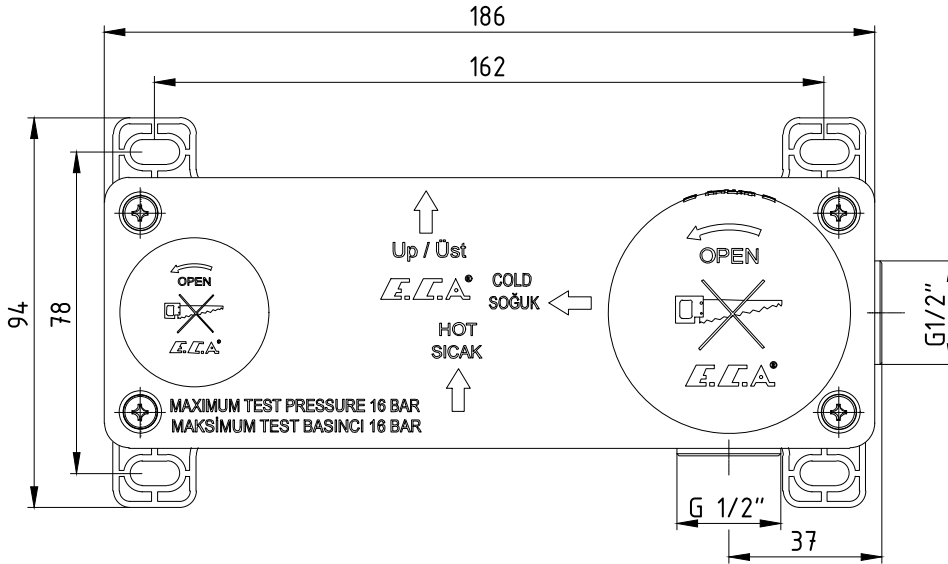

ANKASTRE LAVABO BATARYALARI CONCEALED BASIN MIXERS

Ürün Kodu : 102166601C1 - Ankastra Lavabo Bataryası Sıva Altı Grubu - Mat Siyah (İhracat Kodu: 102166601C1EX)
Product Code: 102166601C1 - Concealed Basin Mixer Flush Mounted Group - Matt Black (Export Code: 102166601C1EX)
*Localization product codes are available.