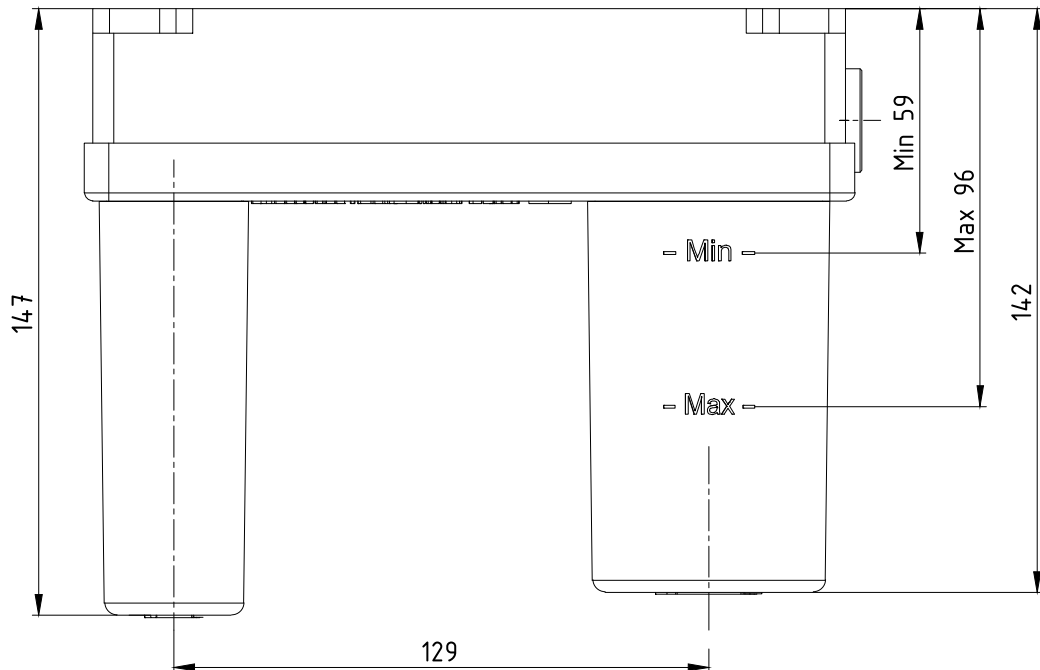

ANKASTRE LAVABO BATARYALARI CONCEALED BASIN MIXERS

Ürün Kodu : 102166601C1 - Ankastra Lavabo Bataryası Sıva Altı Grubu - Mat Siyah (İhracat Kodu: 102166601C1EX)
Product Code: 102166601C1 - Concealed Basin Mixer Flush Mounted Group - Matt Black (Export Code: 102166601C1EX)
*Localization product codes are available.