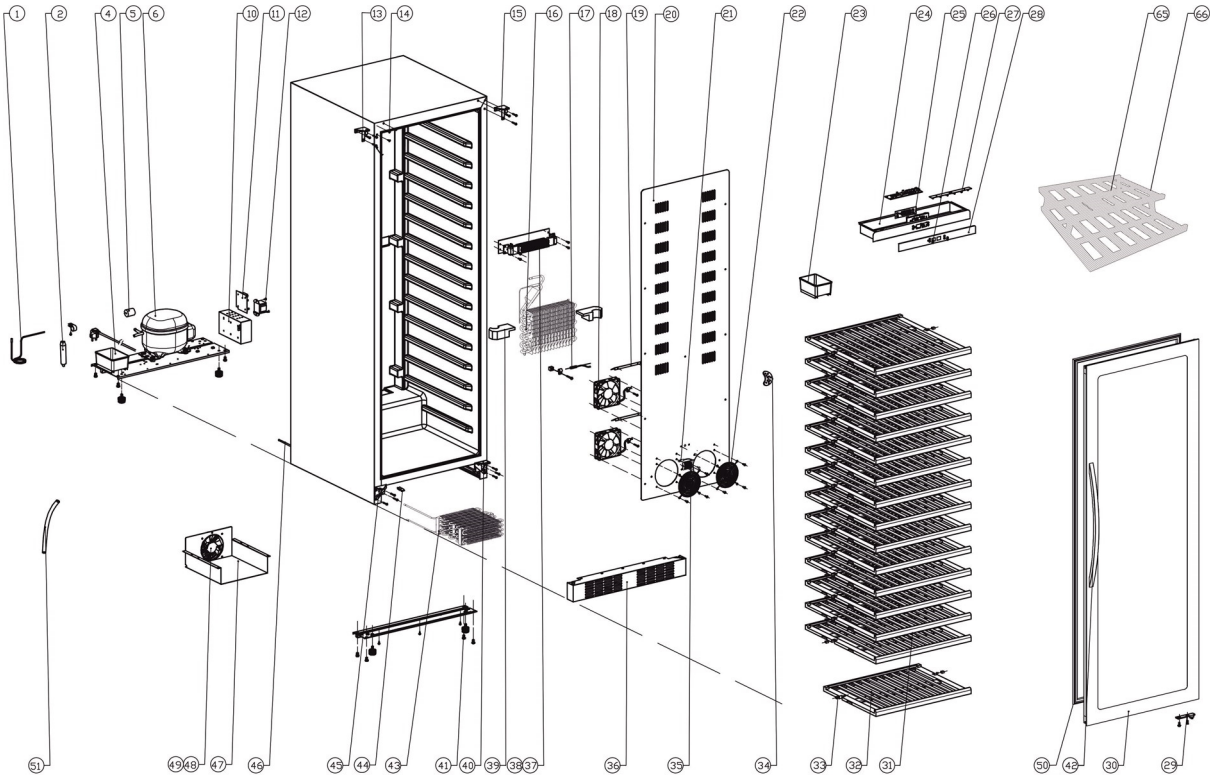

16129 / TFW375F

Position	ItemNo	Description
01	14224	Evaporating Tube
02	15702	Filter Drier
04	11597	Water Tank
05	12558	Anti-Vibration Gasket
06	11757	Compressor NB1116Y
10	13879	PCB Board Cover
11	13973	Thermostat Complete DG3-95-6LP
12	13713	Transformer
13	13017	Upper Hinge Left 2016
14	10046	Decorative Nail
15	13023	Upper Hinge Right 2016
16	14248	Evaporator
17	14456	Evaporator Sensor
18	13405	Evaporator Fan
19	11528	Evaporator Fan Air Conductor
20	14379	Evaporator Cover
21	13800	Cabinet Sensor
22	13430	Evaporator Fan Cover
23	11617	Water Tray Clear
24	13804	Control Box
25	13860	Display Holder
26	13604	Button
27	15576	LED Light
28	10963	Display Panel Cover
29	12765	Bottom Hinge Pin Left 2016
	12766	Bottom Hinge Pin Right 2016
30	12383	Reversible Glass Door
31	15256	Wooden Shelves Wc
32	15257	Wooden Shelves We
33	15154	Stop For Shelves
34	10009	Charcoal Filter
35	13848	Cover For Sensor
36	10814	Bottom Grill 2016
37	11135	Insulation Panel
38	13263	Heater
39	14480	Foam For Evaporator
40	12772	Bottom Hinge Right 2016
41	14554	Adjustable Feet
42	12673	Handle
43	14109	Condenser
44	14109	Condenser
45	12761	Bottom Hinge Left 2016
46	10352	Air Circulation Pipe
47	10352	Air Circulation Pipe
48	13327	Condenser Fan
49	13504	Fan Cover
50	12039	Door Gasket
51	11445	Drain Pipe
65	14968	Presentation Shelf
66	15155	Stopper For Presentation Shelf

16129 / TFW375F

TEFCOLD®	Date: 201208
Model: TFW375F	Rev. no.: 02
Exploded view	Rev. by: rfj
Drawing no.:	