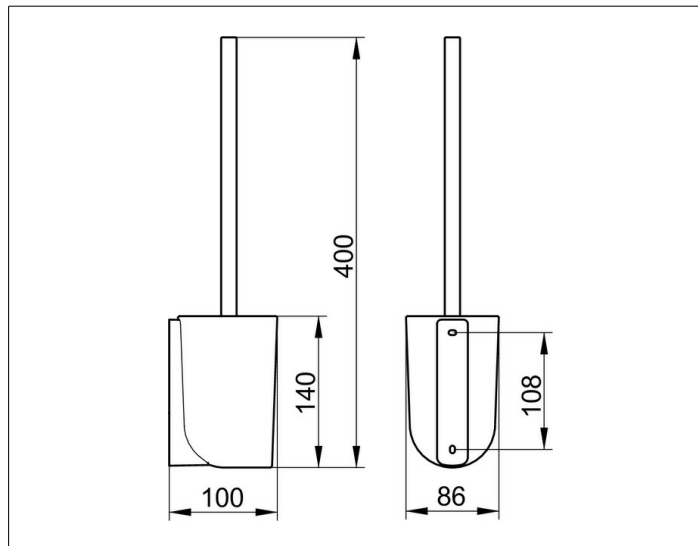

**Elegance**

11669019000 Туалетный гарнитур

**ИЗДЕЛИЕ****ЧЕРТЕЖ****ОПИСАНИЕ ИЗДЕЛИЯ**

в комплекте с хрустальной колбой,  
щеткой и запасной головкой ершика

**ПОВЕРХНОСТЬ**

хром

**СПЕЦИФИКАЦИИ**

KEUCO ELEGANCE Toilet brush set 11669019000  
Chrome-plated toilet brush set with an elegant shape,  
slightly shaped surfaces with a timeless design,  
Wall mounted model,  
complete with genuine matt crystal insert,  
brush wit handle and spare brush head  
Height 5-1/2" (Height incl. brush 15-3/4")  
Width 3-3/8"  
Projection 3-15/16"  
The brush set is discretely mounted  
incl. corrosion-free mounting material