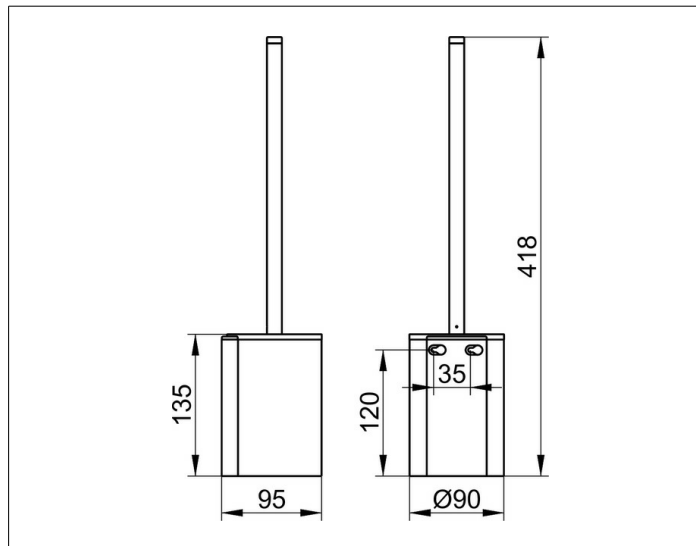

## СПЕЦИФИКАЦИИ

KEUCO PLAN toilet brush set 14972010100

chrome-plated toilet brush set in a stylish yet functional design  
wall mounted model complete with opaque synthetic insert white, brush and spare brush head white,  
removable synthetic insert for easy cleaning  
height 5-5/16" (height including the brush 15-3/4"), diameter 3-9/16",  
projection 3-3/4"