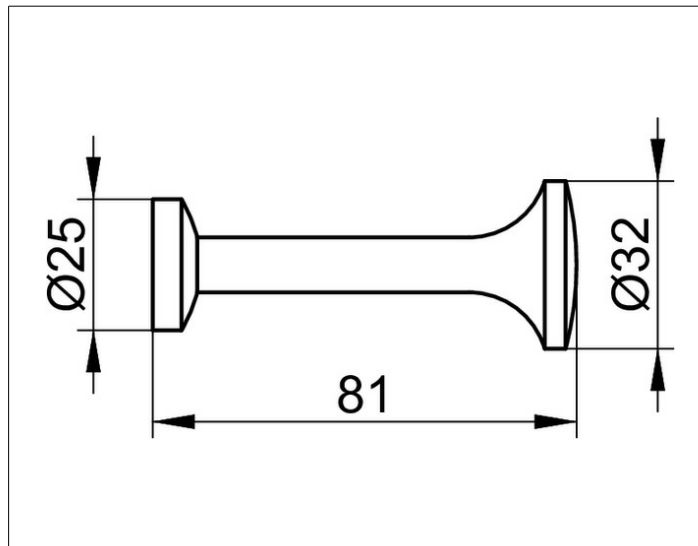

Elegance

11616010000 Крючок для халата

ИЗДЕЛИЕ

ЧЕРТЕЖ

ПОВЕРХНОСТЬ

хром

СПЕЦИФИКАЦИИ

KEUCO ELEGANCE Towel hook double 11616010000
Chrome-plated Double towel hook with an elegant shape,
slightly shaped surface,
with a timeless design
Projection 3-1/4"
The Towel hook will be discretely mounted
incl. corrosion-free mounting material