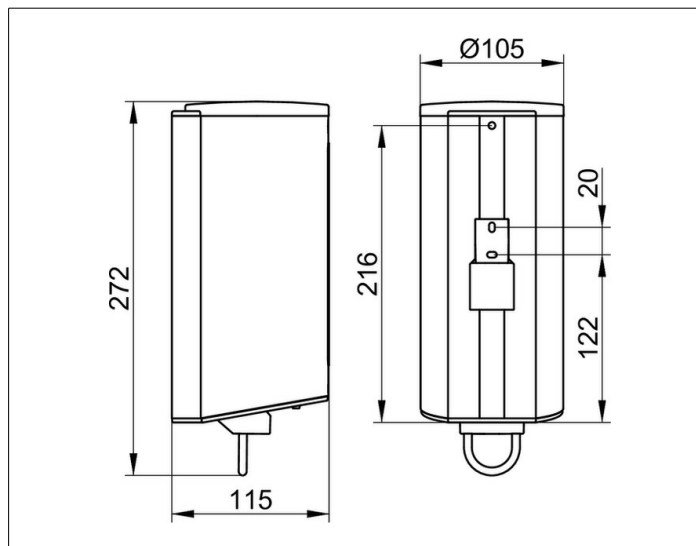

Plan

14954010100 Дозатор

ИЗДЕЛИЕ**ЧЕРТЕЖ****ОПИСАНИЕ ИЗДЕЛИЯ**

с пластиковым флаконом и насосиком
объем: прибл. 1,1 л
дозировочный объем: прибл. 0,5 мл/нажатие

ПОВЕРХНОСТЬ

хром

СПЕЦИФИКАЦИИ

KEUCO PLAN lotion dispenser 14954010100, for wall installation (37.2 oz)
Chrome-plated lotion dispenser in a stylish yet functional design
Wall mounted model complete with a removable synthetic insert
For easy cleaning and filling,
Anti-theft device for installation in the public domain,
Capacity: 37.2 oz, for standard liquid soap,
Dosage: approx. 0.08 oz/stroke,
Base diameter: 4-1/8", height 10-11/16",
Projection: 4-1/2"
The lotion dispenser is fitted with 2 hidden fixing points
incl. corrosion-free mounting material

Essential for installation in shower area: 1 x waterproof lid Art. no. 14954!