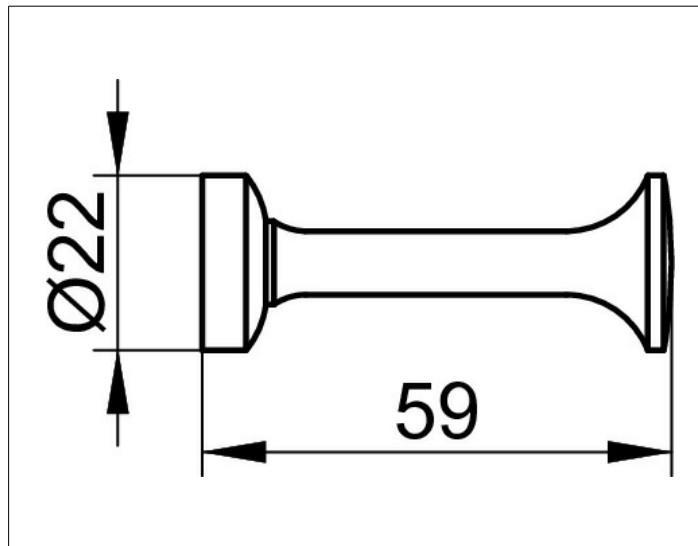

Elegance

11615010000 Крючок для полотенца

ИЗДЕЛИЕ

ЧЕРТЕЖ

ПОВЕРХНОСТЬ

хром

СПЕЦИФИКАЦИИ

KEUCO ELEGANCE Towel hook double 11615010000
Chrome-plated Double towel hook with an elegant shape,
slightly shaped surface,
with a timeless design
Projection 2-5/16"
The Towel hook will be discretely mounted
incl. corrosion-free mounting material