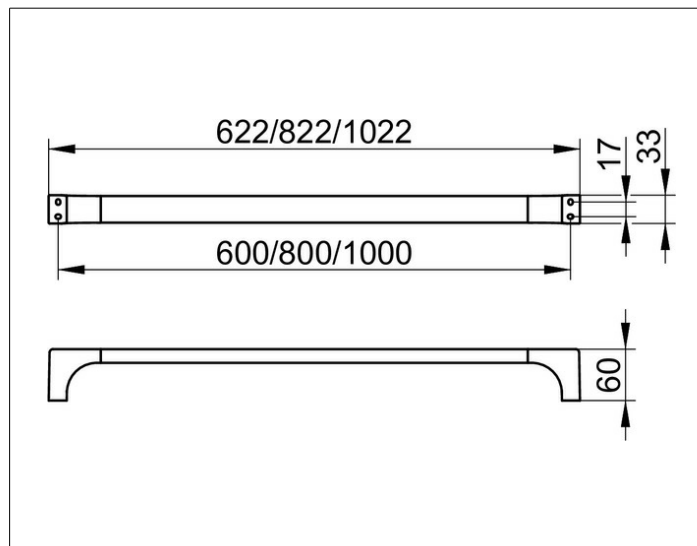

Edition 11

11101010800 Полотенцедержатель

ИЗДЕЛИЕ

ЧЕРТЕЖ

ПОВЕРХНОСТЬ

хром

ГАБАРИТЫ

800 mm

СПЕЦИФИКАЦИИ

KEUCO EDITION 11 towel holder 11101010800
chromed towel holder,
in clear-cut design and geometric shapes
to clean anti-static, easy to clean
Installed at 31-1/2", with a total width of 32-3/8"
Radius 2-3/8"
The towel holder has 4 fixing points
Comes with corrosion resistant mounting hardware