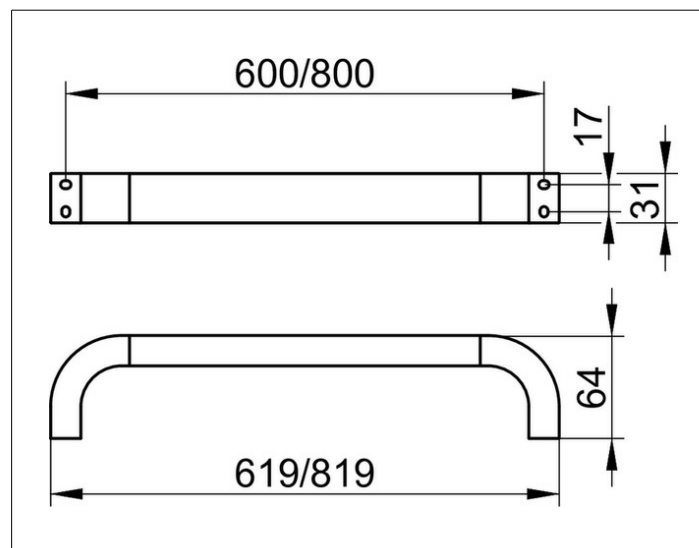

ЧЕРТЕЖ

ПОВЕРХНОСТЬ

хром

ГАБАРИТЫ

600 mm

СПЕЦИФИКАЦИИ

KEUCO EDITION 300 towel rail 30001010600

chrome-plated towel rail, in an aesthetic and classic design

load bearing up to 55 lb, anti static, easy to clean

Centre to centre 23-5/8" with overall width of 24-3/8"

depth 2-1/2"

The towel rail is fitted with 4 hidden fixing points

2 wall plugs, Fischer FU 1/4" x 1-3/4" and 2 wall screws are supplied