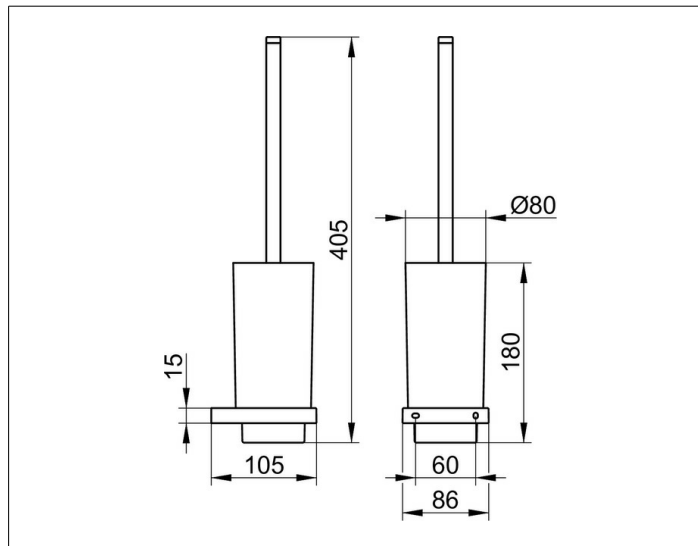

Edition 11

11164019000 Туалетный гарнитур

ИЗДЕЛИЕ

ОПИСАНИЕ ИЗДЕЛИЯ

в комплекте с хрустальной матовой колбой и ершом
с ручьяткой, запасной головкой ершика

ПОВЕРХНОСТЬ

хром

ЧЕРТЕЖ

СПЕЦИФИКАЦИИ

KEUCO EDITION 11 Toilet brushes 11164019000

High-gloss chrome plated toilet brush set in clear-cut design and geometric shapes,

Wall model, complete with frosted crystal glass insert and brush with handle and brush head

replacement

removable frosted crystal used for easy cleaning

Height 7-1/16" (height includes brush 15-15/16"), diameter 3-1/8", 4-1/8"

The toilet brush set has 2 mounting points

delivery with corrosion resistant mounting hardware