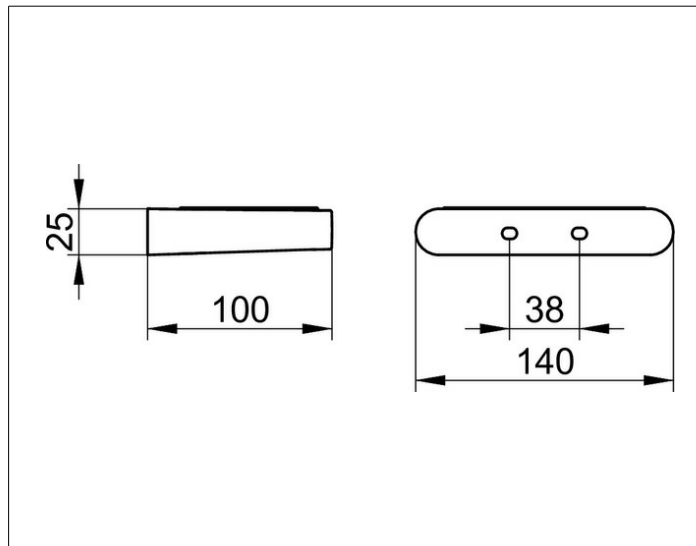

Elegance

11655019000 Полочка для мыла

ИЗДЕЛИЕ**ЧЕРТЕЖ****ОПИСАНИЕ ИЗДЕЛИЯ**

со съемной хрустальной мыльницей, матовая

ПОВЕРХНОСТЬ

хром

СПЕЦИФИКАЦИИ

KEUCO ELEGANCE Soap holder
11655019000
for Wall mounting,
with detachable crystal soap dish matt,
with an elegant shape,
slightly shaped surfaces with a timeless design,
easy to clean
Height 1",
Width 5-1/2",
Projection 3-15/16"
The Soap dish will be discretely mounted
incl. corrosion-free mounting material