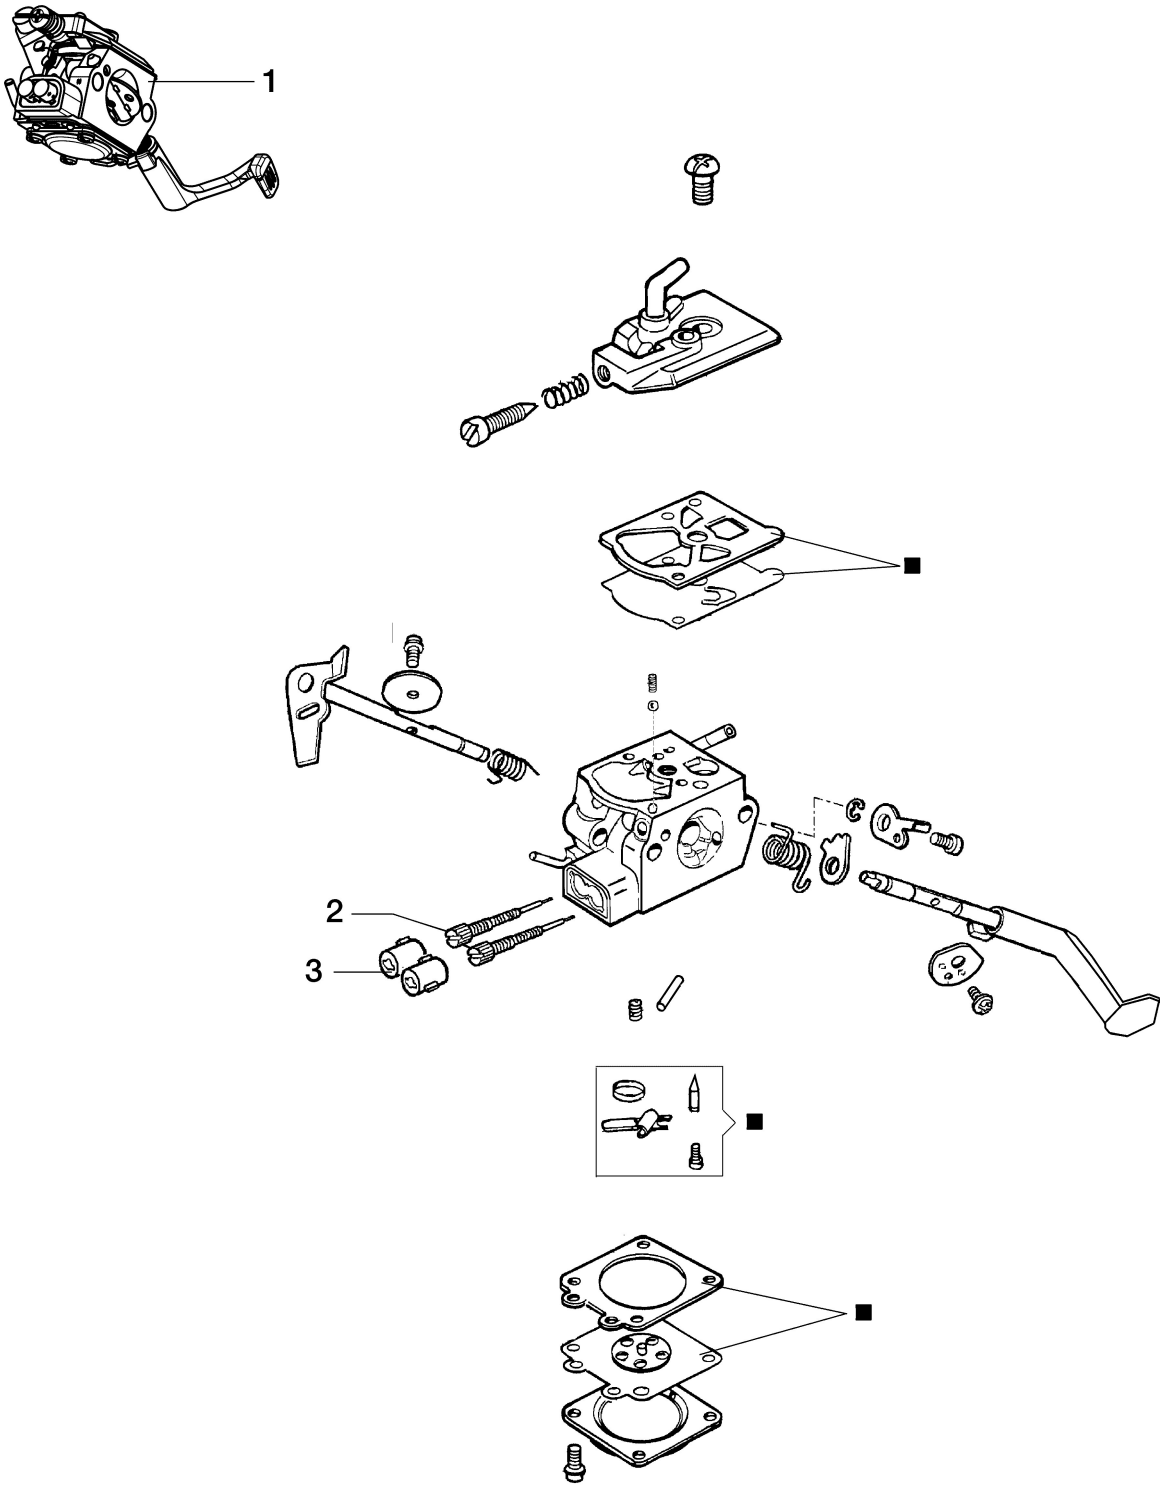

Illustration Transmission

Ref.Nu	Qty	Part number	Description	Validity from	Validity till	Notes	Bulletin
1	2	3960068	Screw				
2	1	3801016R	Screw				
3	1	61040131R	Handle			Grigio; Grey	
4	1	4138361R	Spring				
5	1	4174246AR	Lever				
6	1	61370132R	Cable				
7	1	61370131R	Throttle cable				
8	1	2317032R	Switch				
9	1	4138360R	Spring				
10	1	3891037R	Screw				
11	2	3914003R	Nut				
12	1	4175126R	Handle and knob				
13	1	61040140R	Knob				
14	1	4174245CR	Throttle lever				
15	1	61370266	Complete handle			Grigio; Grey	
16	4	3893060R	Screw				
17	1	61370268	Compl. cover			Grigio; Grey	
18	8	3801011R	Screw				
19	8	3819006R	Washer				
20	1	074000183AR	Clamp				
21	1	072700264CR	Clamp				
22	2	61170072R	AV-mount				
23	1	3891050R	Screw				
24	1	3891050R	Screw				
25	1	61370134R	Band				
26	1	61370045R	Tube Ø24				
27	1	61370048R	Drive shaft				
28	1	3025026	Ring				
29	1	3024009R	Ring				
30	1	3035044	Bearing				
31	1	3035043	Bearing				
32	1	61170119AR	Gear case				
33	1	3906030	Screw				
34	1	3035045R	Bearing				
35	1	3034008R	Bearing				
36	1	3025018R	Ring				
37	1	61170134	Seal ring				
38	1	61170122	Shaft				
39	1	61170123	Hub				
40	1	61170124	Lower flange				
41	1	3933105	Nut				
42	1	61370558	Bevel gear				
43	1	61370262	Bevel gear set				
44	1	61110074R	Guard				

Illustration Accessories

Ref.Nu	Qty	Part number	Description	Validity from	Validity till	Notes	Bulletin
1	1	63109002	Head Load&Go				
2	1	63120041R	Insert				
3	1	63120040R	Nut				
4	1	63100018R	Kit spring				
5	1	63100020R	Nylon spool				
6	1	63100007R	Knob				
7	2	63120001R	Bushing				
8	1	63100005R	Cover				
9	1	4095681R	4-tooth blade			Optional	
10	1	61370263	Guard kit			Arancio; Orange	
11	1	3893016R	Screw				
12	1	61370161AR	Blade				
13	2	3891038R	Screw				
14	2	094600054	Washer				
15	1	4179164R	Harness				
16	1	61370214R	Tool kit				
17	1	61370265	Labels kit				
18	1	61372033R	Skirt w/blade				