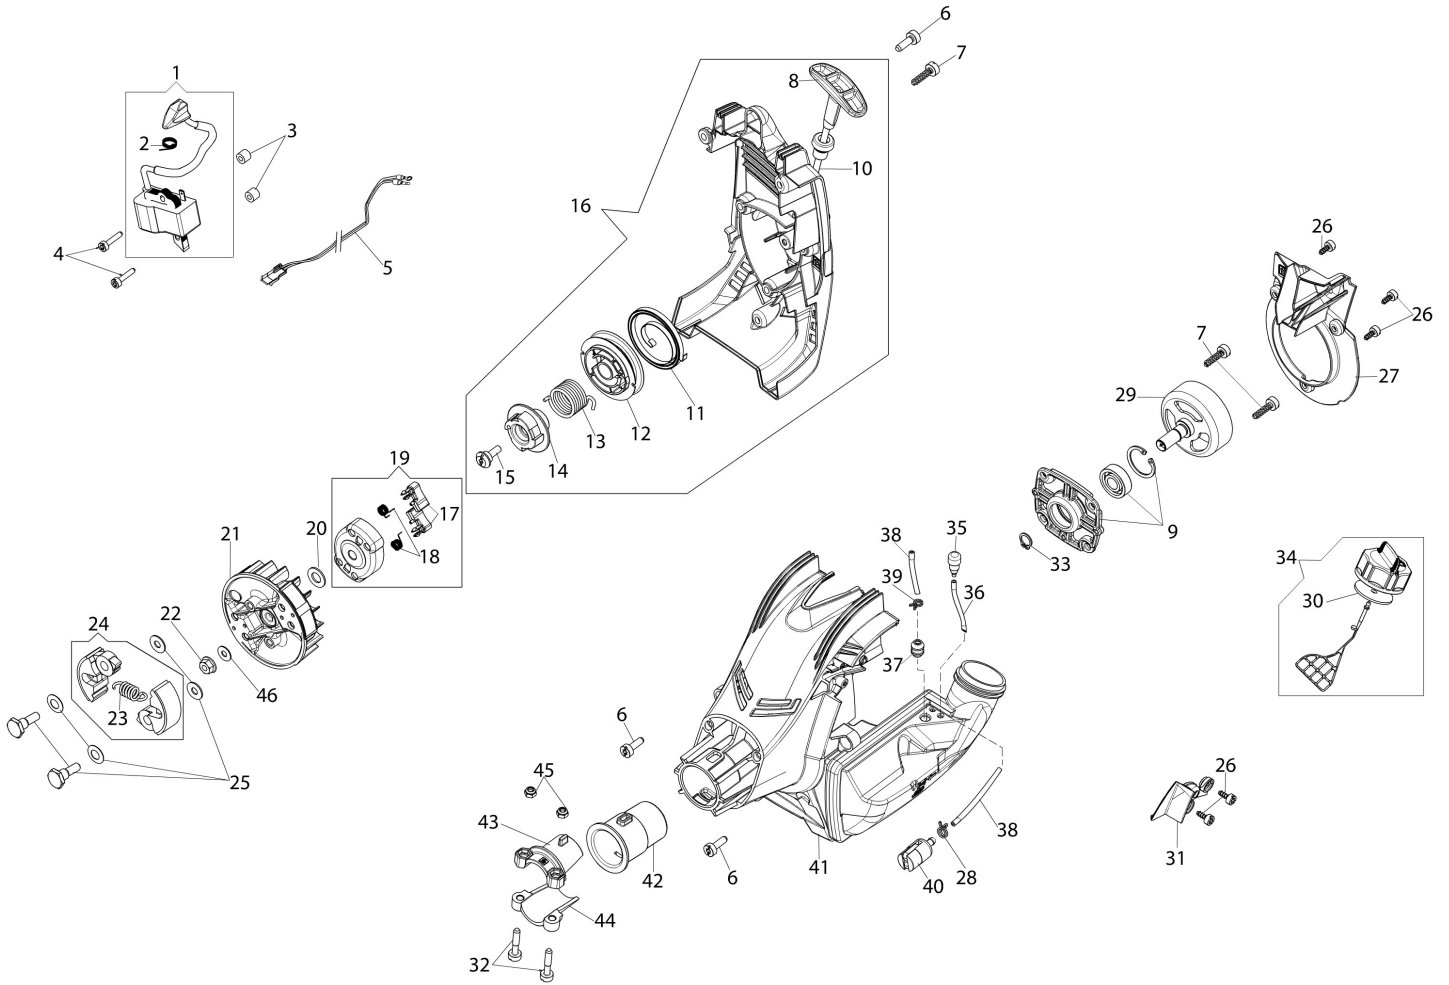

Illustration Starter Assy and fuel tank

Illustration Starter assy and fuel tank

Ref.Nu	Qty	Part number	Description	Validity from	Validity till	Notes	Bulletin
1	1	2501002R	Ignition coil				
2	1	50050127	Spring				
3	2	50160218AR	Spacer				
4	2	3891020R	Screw				
5	1	61370059R	Cable				
6	7	3891038R	Screw				
7	7	3893060R	Screw				
8	1	61370082R	Handle				
9	1	61370256	Flange kit				
10	1	61370024R	Rope				
11	1	61070036R	Spring				
12	1	61370022AR	Starter pulley				
13	1	61370237R	Spring				
14	1	61370023R	Sprocket				
15	1	50160024	Screw				
16	1	61370232R	Starter assy			Arancio; Orange	
17	2	61370014R	Pawl				
18	2	61070039R	Spring				
19	1	61370013R	Clutch driver				
20	1	3064034	Washer				
21	1	58070133R	Flywheel				
22	1	3912014R	Nut				
23	1	61070090R	Spring				
24	1	61070091AR	Clutch				
25	1	61370257	Kit pin + Belleville washer + spacer ring				
26	5	3893009R	Screw				
27	1	61370031R	Flange				
28	1	4098377R	Band				
29	1	61370083R	Clutch drum				
30	1	61070006R	Gasket				
31	1	61370251R	Cover			Arancio; Orange	
32	2	3891050R	Screw				
33	1	3024010R	Snap ring				
34	1	61372003R	Tank cap				
35	1	61070011AR	Breather valve				
36	1	3073001R	Breather fuel pipe				
37	1	4161211R	Bush				
38	1	61370038R	Tube				
39	1	3059026	Band				
40	1	094600450R	Fuel filter				
41	1	61370185R	Cover with fuel tank			Arancio; Orange	
42	1	61370030R	Sleeve				
43	1	61370029AR	Adaptor				
44	1	61370028AR	Adaptor				
45	2	3914003R	Nut