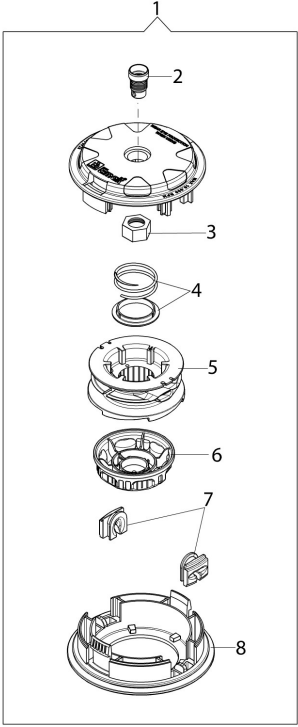

Illustration Transmission

Ref.Nu	Qty	Part number	Description	Validity from	Validity till	Notes	Bulletin
1	2	3960068	Screw				
2	1	3801016R	Screw				
3	1	61040131R	Handle			Grigio; Grey	
4	1	4138361R	Spring				
5	1	4174246AR	Lever				
6	1	61370132R	Cable				
7	1	61370131R	Throttle cable				
8	1	2317032R	Switch				
9	1	4138360R	Spring				
10	1	3891037R	Screw				
11	2	3914003R	Nut				
12	1	4175126R	Handle and knob				
13	1	61040140R	Knob				
14	1	4174245CR	Throttle lever				
15	1	61370266	Complete handle			Grigio; Grey	
16	4	3893060R	Screw				
17	1	61370268	Compl. cover			Grigio; Grey	
18	8	3801011R	Screw				
19	8	3819006R	Washer				
20	1	074000183AR	Clamp				
21	1	072700264CR	Clamp				
22	2	61170072R	AV-mount				
23	1	3891050R	Screw				
24	1	3891050R	Screw				
25	1	61370134R	Band				
26	1	61370045R	Tube Ø24				
27	1	61370048R	Drive shaft				
28	1	3025026	Ring				
29	1	3024009R	Ring				
30	1	3035044	Bearing				
31	1	3035043	Bearing				
32	1	61170119AR	Gear case				
33	1	3906030	Screw				
34	1	3035045R	Bearing				
35	1	3034008R	Bearing				
36	1	3025018R	Ring				
37	1	61170134	Seal ring				
38	1	61170122	Shaft				
39	1	61170123	Hub				
40	1	61170124	Lower flange				
41	1	3933105	Nut				
42	1	61370558	Bevel gear				
43	1	61370262	Bevel gear set				
44	1	61110074R	Guard				

Illustration Accessories

Ref.Nu	Qty	Part number	Description	Validity from	Validity till	Notes	Bulletin
1	1	63109002	Head Load&Go				
2	1	63120041R	Insert				
3	1	63120040R	Nut				
4	1	63100018R	Kit spring				
5	1	63100020R	Nylon spool				
6	1	63100007R	Knob				
7	2	63120001R	Bushing				
8	1	63100005R	Cover				
9	1	4095681R	4-tooth blade			Optional	
10	1	61370263	Guard kit			Arancio; Orange	
11	1	3893016R	Screw				
12	1	61370161AR	Blade				
13	2	3891038R	Screw				
14	2	094600054	Washer				
15	1	4179164R	Harness				
16	1	61370214R	Tool kit				
17	1	61370265	Labels kit				
18	1	61372033R	Skirt w/blade				