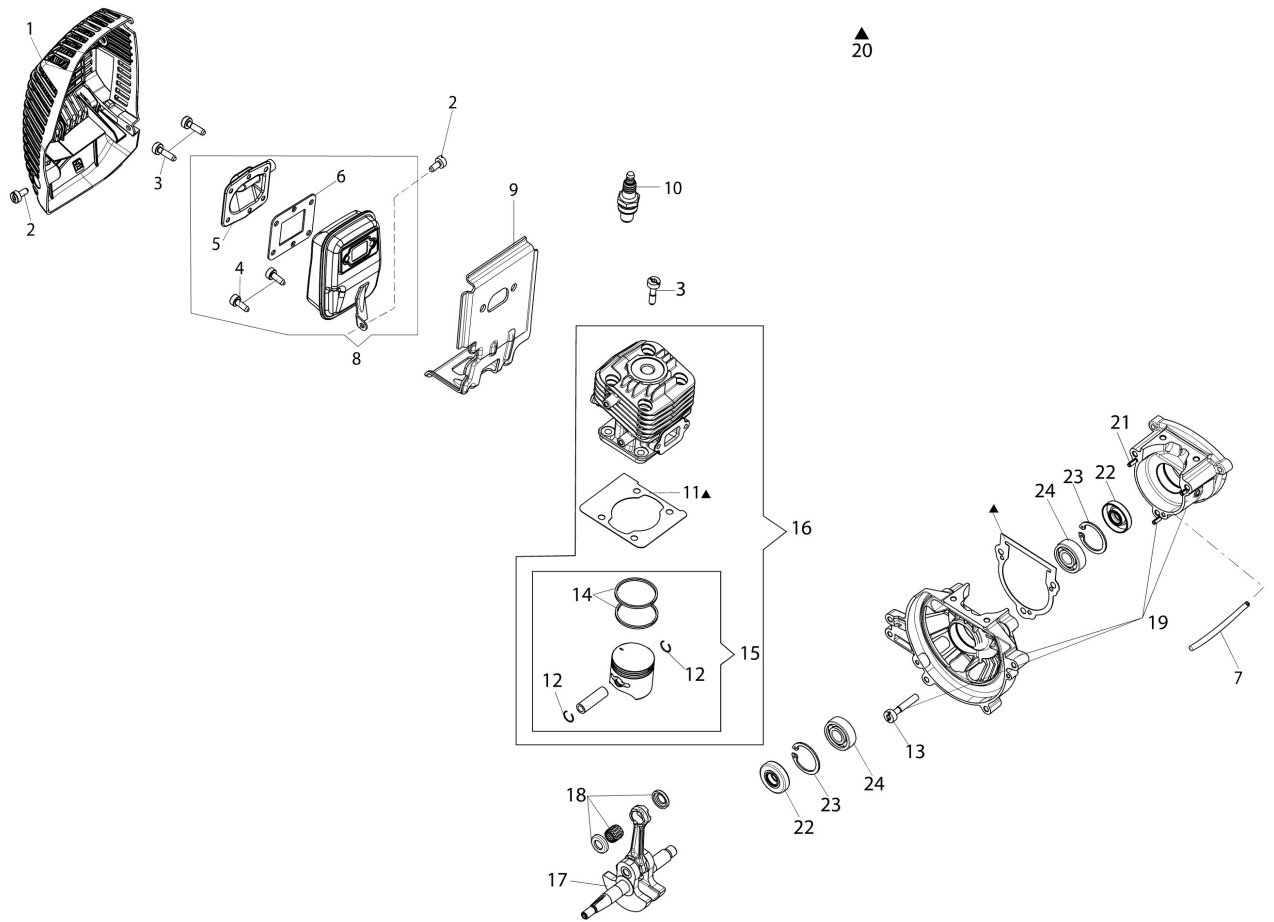

Illustration Engine

Ref.Nu	Qty	Part number	Description	Validity from	Validity till	Notes	Bulletin
1	1	61370302R	Guard			Grigio; Grey	
2	3	3891037R	Screw				
3	6	3891047R	Screw				
4	6	3891009R	Screw				
5	1	58070143R	Muffler cover				
6	1	58070144R	Gasket				
7	1	094600126	Tube				
8	1	61370215AR	Muffler				
9	1	61370143R	Deflector				
10	1	3055112	Spark plug				
11	1	58070011R	Gasket				
12	2	58070166R	Ring				
13	3	3891051R	Screw				
14	2	3123002AR	Piston ring	SN 9186200001			BT3-132-05/16
15	1	61370252A	Piston assy Ø32	SN 9186200001			BT3-132-05/16
16	1	61370253B	Complete cylinder Ø32	SN 9186200001			BT3-132-05/16
17	1	58070045R	Complete shaft				
18	1	61370254	Set roller cage and washer				
19	1	61370085R	Crankcase assy				
20	1	61370255	Gasket set				
21	5	61280044R	Locking sleeve				
22	2	3050042R	Seal ring				
23	2	3025018R	Ring				
24	2	3034007R	Bearing