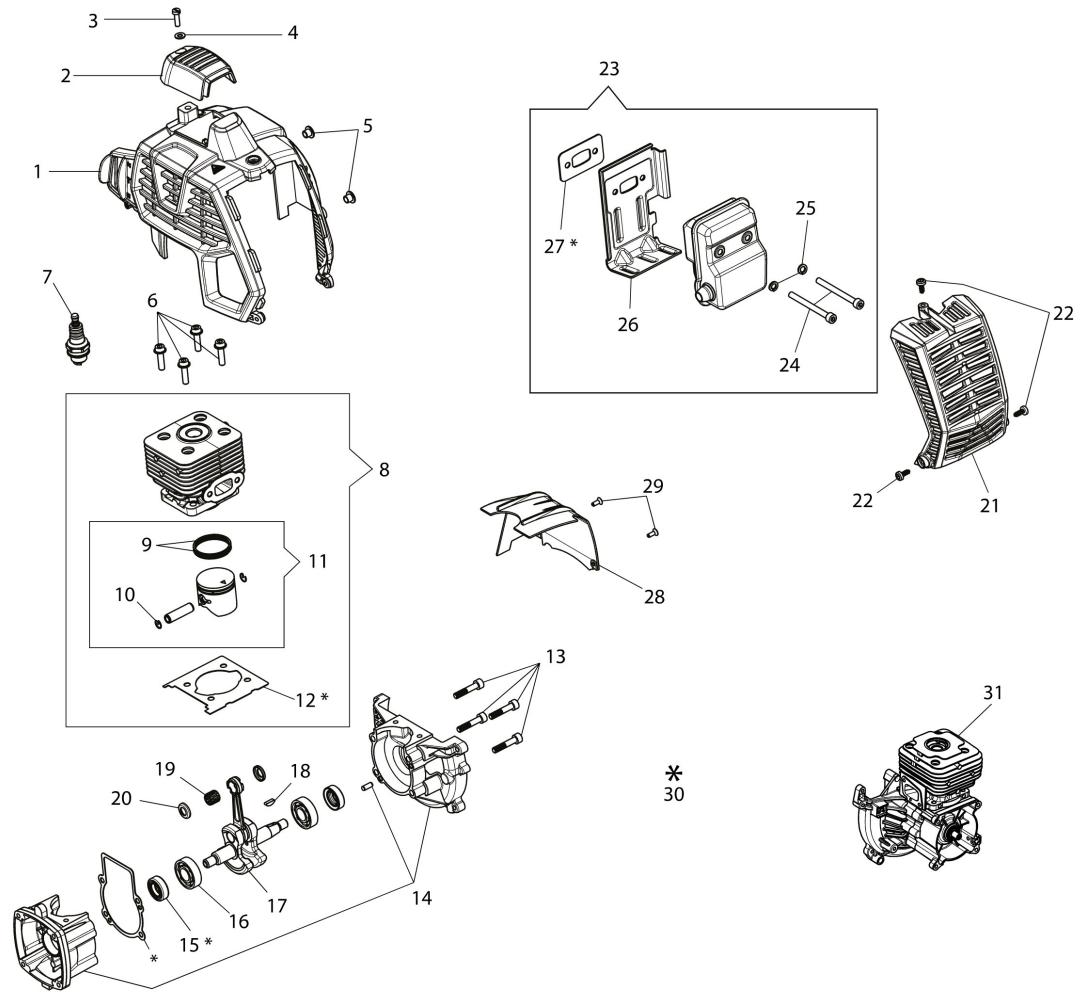

## изображение Engine

Ref.Nu	Qty	Part number	Description	Validity from	Validity till	Notes	Bulletin
1	1	61462028R	Engine cover				
2	1	61460499AR	Cover				
3	1	3908042R	Screw				
4	1	3916004R	Washer				
5	2	61450060R	Bushing				
6	4	3860095R	Screw				
7	1	3055104R	Spark plug				
8	1	61460025	Complete cylinder				
9	1	61460014R	Piston ring				
10	1	61460013R	Ring				
11	1	61460187R	Piston assy				
12	1	61460127R	Gasket				
13	4	3801089R	Screw				
14	1	61462001BR	Crankcase assy				
15	2	3050057R	Oil seal				
16	2	3034009R	Bearing				
17	1	61460300AR	Crankshaft				
18	1	3028026R	Key				
19	1	3037031R	Bearing				
20	2	61460007R	Spacer				
21	1	61460367R	Muffler cover				
22	3	3960121R	Screw				
23	1	61460206R	Complete muffler				
24	2	3901063R	Screw				
25	2	3916005R	Washer				
26	1	61460242BR	Deflector				
27	1	61460470R	Gasket				
28	1	61460350R	Deflector				
29	2	3802015R	Screw				
30	1	61460024	Gasket set				
31	1	61460103R	Short block				

## изображение Transmission

Ref.Nu	Qty	Part number	Description	Validity from	Validity till	Notes	Bulletin
1	1	BF000039R	Complete handle		Agosto 2020 / August 2020		BT3-148-09/20
2	1	BF000034R	Throttle cable		Agosto 2020 / August 2020		BT3-148-09/20
3	1	4160463AR	Harness				
4	1	BF000033R	Starter case				
5	1	BF000035R	Clutch drum				
6	1	BF000012R	Band				
7	1	BF000013R	Band				
9	1	BF000014R	Tube Ø26				
10	1	BF000015R	Drive shaft				
11	1	BF000028R	Complete knob				
12	1	61450441R	Bevel gear				
13	1	BF000007R	Nut				
14	1	BF000008R	Bracket				
15	1	BF000029R	Guard kit				
16	1	BF000009R	Blade				
17	1	BF000037R	Hub				
18	1	BF000038R	Flange				
19	1	BF000036R	Safety ring				
20	1	BF000052R	Complete handle	Settembre 2020 / September 2020			BT3-148-09/20
21	1	BF000053R	Throttle cable	Settembre 2020 / September 2020			BT3-148-09/20