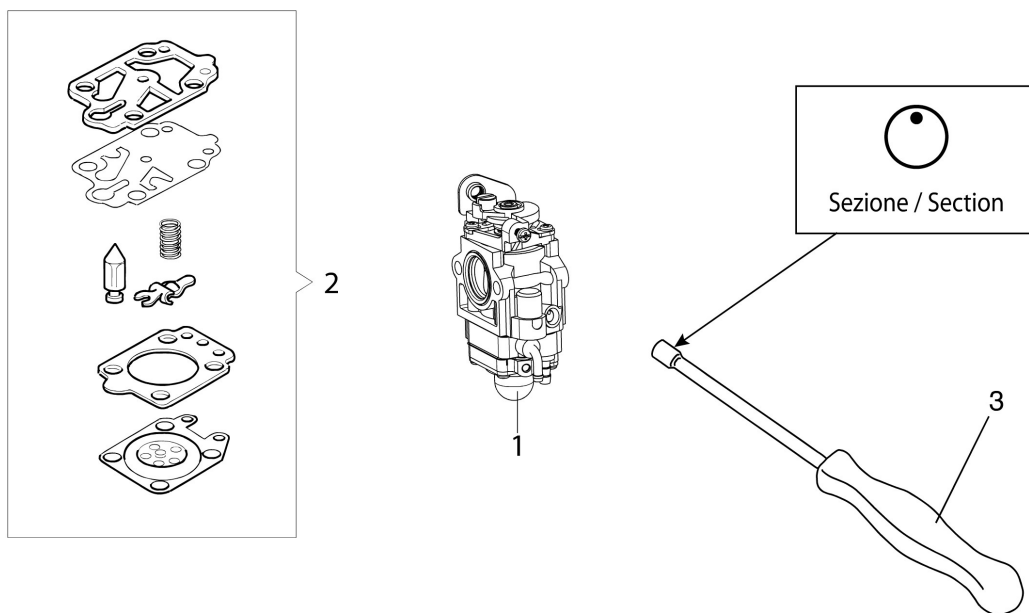

## изображение Tank and air filter

Ref.Nu	Qty	Part number	Description	Validity from	Validity till	Notes	Bulletin
1	1	61450045	Air filter cover				
2	1	61450425R	Air filter				
3	2	3801012R	Screw				
4	2	3819006R	Washer				
5	1	61450016R	Plate				
6	1	61450047	Air filter support				
7	1	3801010R	Screw				
8	1	3918010R	Washer				
9	1	2318557R	Carburetor				
10	1	61460054R	Gasket				
11	2	3801015R	Screw				
12	2	3819006R	Washer				
13	2	3916005R	Washer				
14	1	61460053BR	Insulator				
15	1	61460052R	Gasket				
16	1	61460211R	Tank assy				
17	1	094600450R	Fuel filter				
18	3	3801013R	Screw				
19	3	3918010R	Washer				
20	1	BF000024R	Tank cap				
22	2	61330040AR	Screw				
30	1	61460024	Gasket set				

## изображение Transmission

Ref.Nu	Qty	Part number	Description	Validity from	Validity till	Notes	Bulletin
1	1	BF000039R	Complete handle		Agosto 2020 / August 2020		BT3-148-09/20
2	1	BF000034R	Throttle cable		Agosto 2020 / August 2020		BT3-148-09/20
3	1	4160463AR	Harness				
4	1	BF000033R	Starter case				
5	1	BF000035R	Clutch drum				
6	1	BF000012R	Band				
7	1	BF000013R	Band				
9	1	BF000014R	Tube Ø26				
10	1	BF000015R	Drive shaft				
11	1	BF000028R	Complete knob				
12	1	61450441R	Bevel gear				
13	1	BF000007R	Nut				
14	1	BF000008R	Bracket				
15	1	BF000029R	Guard kit				
16	1	BF000009R	Blade				
17	1	BF000037R	Hub				
18	1	BF000038R	Flange				
19	1	BF000036R	Safety ring				
20	1	BF000052R	Complete handle	Settembre 2020 / September 2020			BT3-148-09/20
21	1	BF000053R	Throttle cable	Settembre 2020 / September 2020			BT3-148-09/20