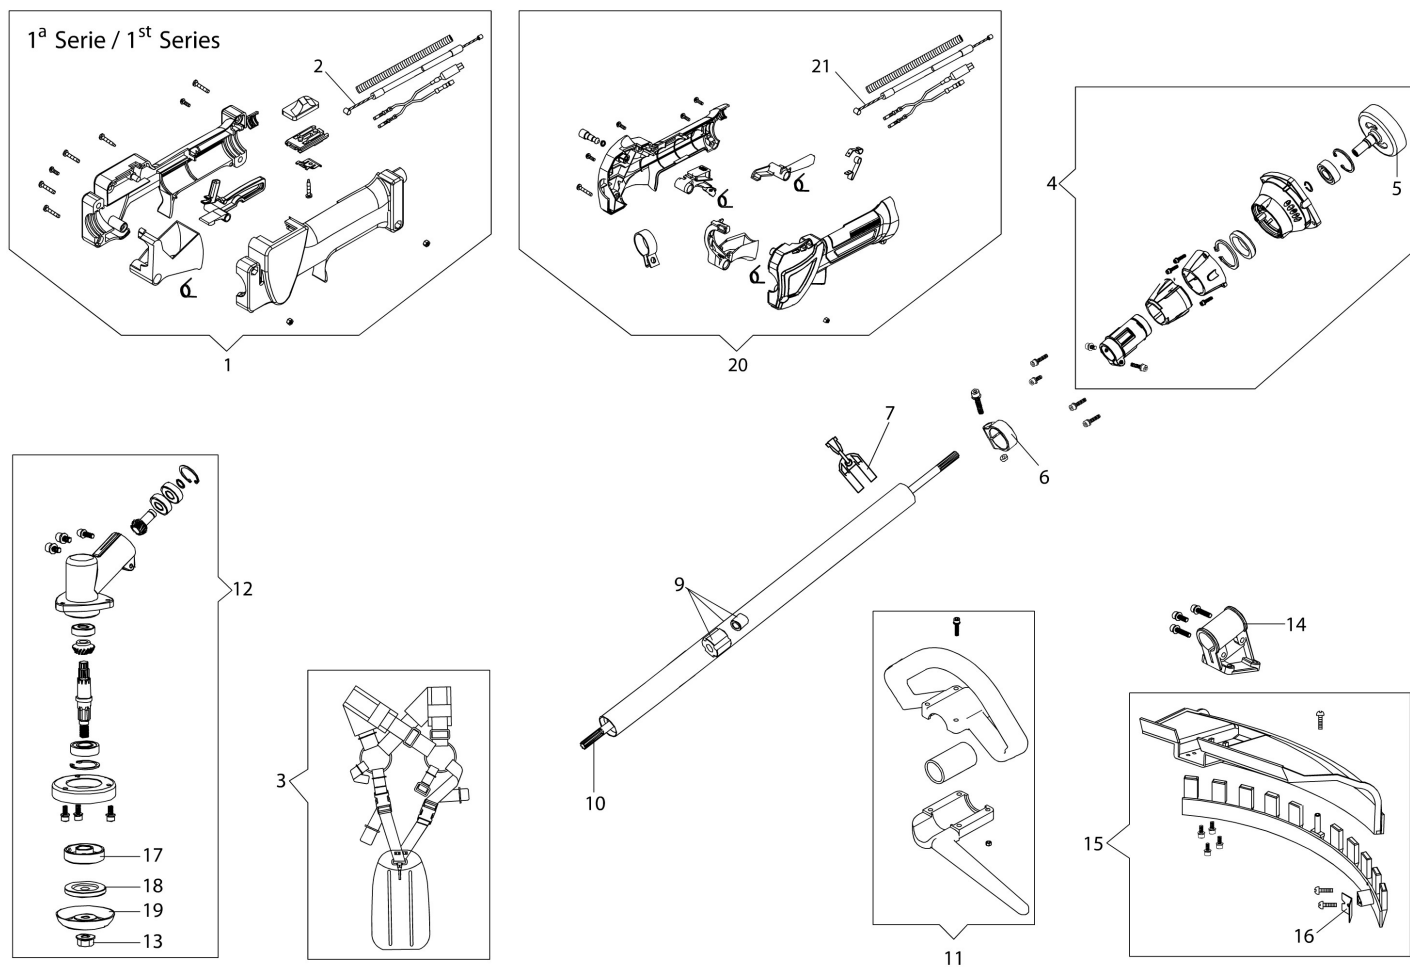

изображение Transmission

Ref.Nu	Qty	Part number	Description	Validity from	Validity till	Notes	Bulletin
1	1	BF000039R	Complete handle		Agosto 2020 / August 2020		BT3-148-09/20
2	1	BF000034R	Throttle cable		Agosto 2020 / August 2020		BT3-148-09/20
3	1	4160463AR	Harness				
4	1	BF000033R	Starter case				
5	1	BF000035R	Clutch drum				
6	1	BF000012R	Band				
7	1	BF000013R	Band				
9	1	BF000014R	Tube Ø26				
10	1	BF000015R	Drive shaft				
11	1	BF000028R	Complete knob				
12	1	61450441R	Bevel gear				
13	1	BF000007R	Nut				
14	1	BF000008R	Bracket				
15	1	BF000029R	Guard kit				
16	1	BF000009R	Blade				
17	1	BF000037R	Hub				
18	1	BF000038R	Flange				
19	1	BF000036R	Safety ring				
20	1	BF000052R	Complete handle	Settembre 2020 / September 2020			BT3-148-09/20
21	1	BF000053R	Throttle cable	Settembre 2020 / September 2020			BT3-148-09/20