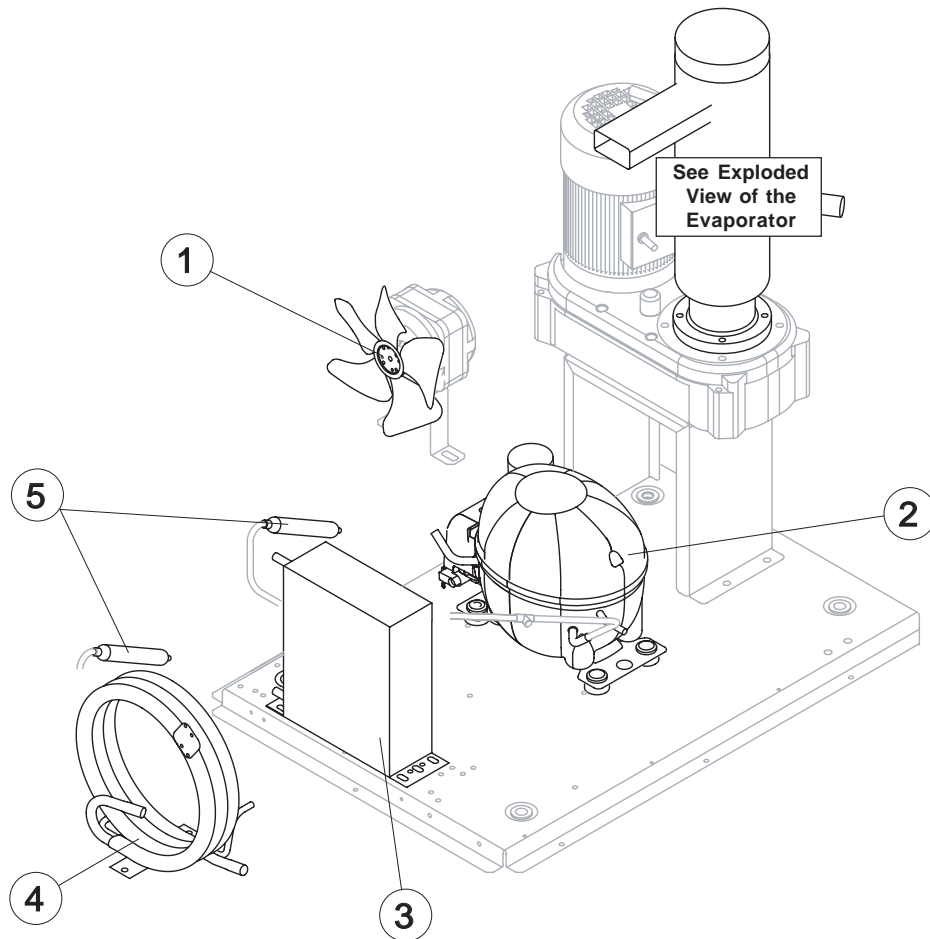

GB 601 HC

LIST OF THE EXPLODED VIEWS

SHELL ASSY

COOLING SYSTEM

EVAPORATOR

HYDRAULIC CIRCUIT

ELECTRIC PARTS

Rif.	Descrizione Ricambio	Codice
1	Left Side Panel	C221525
2	Top Assembly	C221527
3	Rear Panel	21422
4	Right Side Panel	C221524
5	Bulbe-holder Pipe	20521
6	Foot	10557
7	Front Grid Panel	C221526
8	Frame + Grid & Filter	C10205
9*	Filtering Panel	18106
10	Door Assy	C10713

Ref.	Spare Description	Code
1	Sucking Fan	10213
4	Water Condenser	14057

Ref.	Spare Description	Code	
1	Insulating Cap	18170	
2	Closing Disk	22825	
3	Seeger	20043	
4	Stainless Steel Screw	20663	
5	Shimming Disk	22826	
6	Self-Lubricating Disk	20631	
7	Stainless Steel Thrust Bearing	20686	
8	OR Gasket 3087	20688	
9	Ice Breaker	201236	
10	Auger	201093	
11	Ceramic Seal	20937	
13	OR Gasket 3162 NBR70	20429	
14	Reduction Ring	20785	
15	Stainless Steel Bearing	20782	
16	Flange	20629	
17	Joint	D20784	
18	Evaporator Assy	C11196	
19	Insulating Cap	18268	
20	ABS Ice exhaust assembly	From s/n. 830635	C10781

Common Parts

Ref.	Spare Description	Code
1	Cover for Ice Exhaust	221528
2*	Double Switch Basin Assembly	C10719
3	Microswitch	23055
6	Bin Discharge Nut	10096
7	Semirigid Polyethylene Gasket	13007
8	Foamed Cabinet Assy	C11200
9	Silicone Gasket	13219
10	Water Outlet Nipple	10007

Parts for Air-Cooled Version Only

Ref.	Spare Description	Code
5	Discharges Manifold	C10728

Parts for Water-Cooled Version Only

Ref.	Spare Description	Code
5	Discharges Manifold	C10729

Common Parts

Ref.	Spare Description	Code
1	Gearmotor	231030
2	Anti Radio Interference Filter	C23457
5	Low pressure safety switch	231124
7*	Fan cycle switch	231123
8*	Relay	23190
9*	Green Light Switch (On-Off)	23327
10	Anti Radio Interference Filter	C23459
11*	Bin Thermostat	R23005