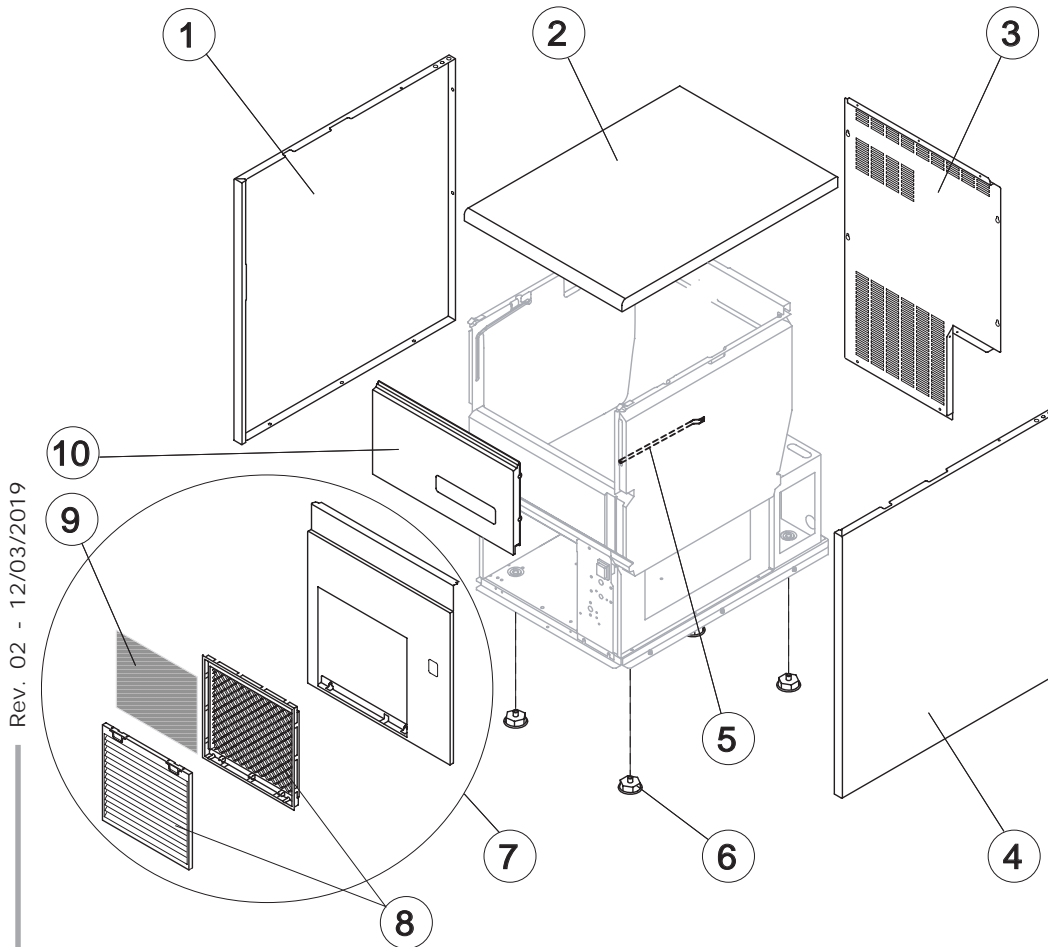

GB 601 HC

LIST OF THE EXPLODED VIEWS

SHELL ASSY

COOLING SYSTEM

EVAPORATOR

HYDRAULIC CIRCUIT

ELECTRIC PARTS

Rif.	Descrizione Ricambio	Codice
1	Left Side Panel	C221525
2	Top Assembly	C221527
3	Rear Panel	21422
4	Right Side Panel	C221524
5	Bulbe-holder Pipe	20521
6	Foot	10557
7	Front Grid Panel	C221526
8	Frame + Grid & Filter	C10205
9*	Filtering Panel	18106
10	Door Assy	C10713

Common Parts

Ref.	Spare Description	Code
2	Compressor	231122
5*	Molecular Drier	14009

Parts for Air-Cooled Version Only

Ref.	Spare Description	Code
1	Sucking Fan	20096
3	Air Condenser	20534

Parts for Water-Cooled Version Only

Ref.	Spare Description	Code
1	Sucking Fan	10213
4	Water Condenser	14057

Ref.	Spare Description	Code	
1	Insulating Cap	18170	
2	Closing Disk	22825	
3	Seeger	20043	
4	Stainless Steel Screw	20663	
5	Shimming Disk	22826	
6	Self-Lubricating Disk	20631	
7	Stainless Steel Thrust Bearing	20686	
8	OR Gasket 3087	20688	
9	Ice Breaker	201236	
10	Auger	201093	
11	Ceramic Seal	20937	
13	OR Gasket 3162 NBR70	20429	
14	Reduction Ring	20785	
15	Stainless Steel Bearing	20782	
16	Flange	20629	
17	Joint	D20784	
18	Evaporator Assy	C11196	
19	Insulating Cap	18268	
20	ABS Ice exhaust assembly	From s/n. 830635	C10781

Common Parts

Ref.	Spare Description	Code
1	Cover for Ice Exhaust	221528
2*	Double Switch Basin Assembly	C10719
3	Microswitch	23055
6	Bin Discharge Nut	10096
7	Semirigid Polyethylene Gasket	13007
8	Foamed Cabinet Assy	C11200
9	Silicone Gasket	13219
10	Water Outlet Nipple	10007