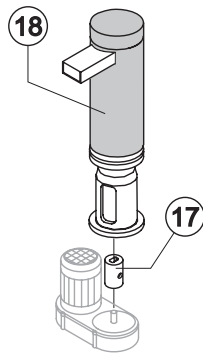

GB 601 HC

LIST OF THE EXPLODED VIEWS

SHELL ASSY

COOLING SYSTEM

EVAPORATOR

HYDRAULIC CIRCUIT

ELECTRIC PARTS

Rif.	Descrizione Ricambio	Codice
1	Left Side Panel	C221525
2	Top Assembly	C221527
3	Rear Panel	21422
4	Right Side Panel	C221524
5	Bulbe-holder Pipe	20521
6	Foot	10557
7	Front Grid Panel	C221526
8	Frame + Grid & Filter	C10205
9*	Filtering Panel	18106
10	Door Assy	C10713

Common Parts

Ref.	Spare Description	Code
2	Compressor	231122
5*	Molecular Drier	14009

Parts for Air-Cooled Version Only

Ref.	Spare Description	Code
1	Sucking Fan	20096
3	Air Condenser	20534

Parts for Water-Cooled Version Only

Ref.	Spare Description	Code
1	Sucking Fan	10213
4	Water Condenser	14057

Ref.	Spare Description	Code	
1	Insulating Cap	18170	
2	Closing Disk	22825	
3	Seeger	20043	
4	Stainless Steel Screw	20663	
5	Shimming Disk	22826	
6	Self-Lubricating Disk	20631	
7	Stainless Steel Thrust Bearing	20686	
8	OR Gasket 3087	20688	
9	Ice Breaker	201236	
10	Auger	201093	
11	Ceramic Seal	20937	
13	OR Gasket 3162 NBR70	20429	
14	Reduction Ring	20785	
15	Stainless Steel Bearing	20782	
16	Flange	20629	
17	Joint	D20784	
18	Evaporator Assy	C11196	
19	Insulating Cap	18268	
20	ABS Ice exhaust assembly	From s/n. 830635	C10781

Common Parts

Ref.	Spare Description	Code
1	Cover for Ice Exhaust	221528
2*	Double Switch Basin Assembly	C10719
3	Microswitch	23055
6	Bin Discharge Nut	10096
7	Semirigid Polyethylene Gasket	13007
8	Foamed Cabinet Assy	C11200
9	Silicone Gasket	13219
10	Water Outlet Nipple	10007