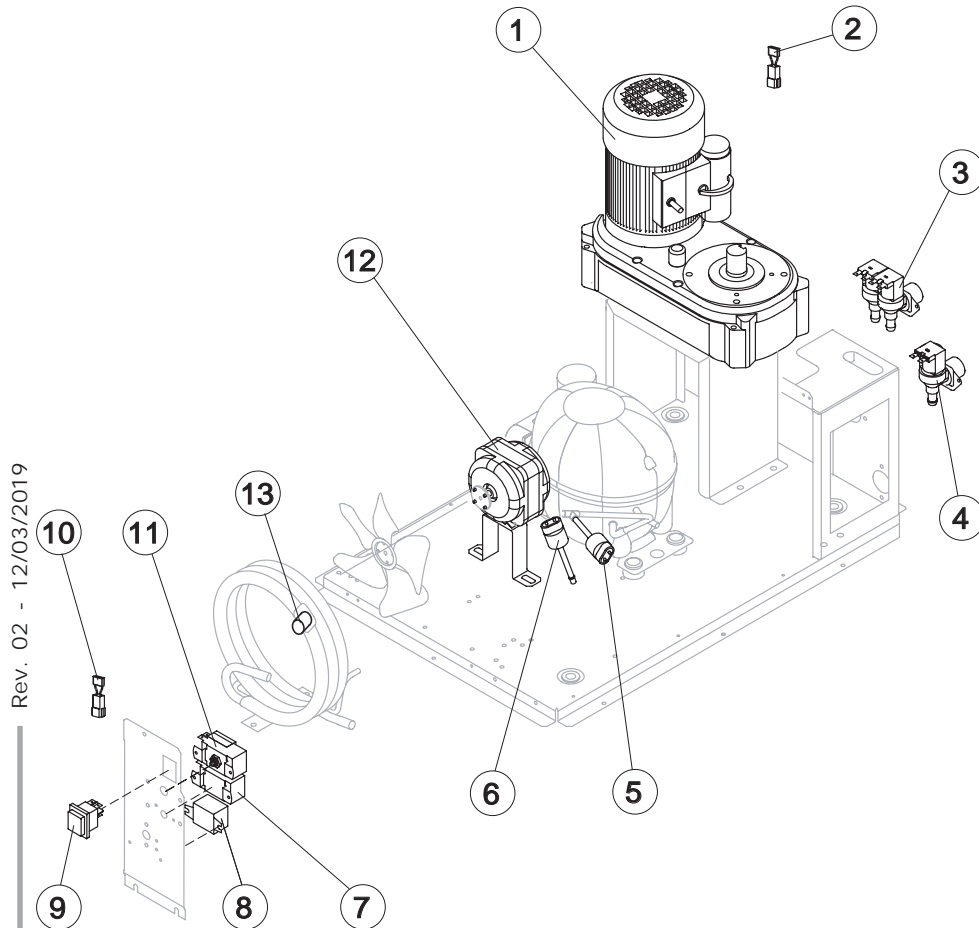

Common Parts

Ref.	Spare Description	Code
1	Cover for Ice Exhaust	221528
2*	Double Switch Basin Assembly	C10719
3	Microswitch	23055
6	Bin Discharge Nut	10096
7	Semirigid Polyethylene Gasket	13007
8	Foamed Cabinet Assy	C11200
9	Silicone Gasket	13219
10	Water Outlet Nipple	10007

Parts for Air-Cooled Version Only

Ref.	Spare Description	Code
5	Discharges Manifold	C10728

Parts for Water-Cooled Version Only

Ref.	Spare Description	Code
5	Discharges Manifold	C10729

Common Parts

Ref.	Spare Description	Code
1	Gearmotor	231030
2	Anti Radio Interference Filter	C23457
5	Low pressure safety switch	231124
7*	Fan cycle switch	231123
8*	Relay	23190
9*	Green Light Switch (On-Off)	23327
10	Anti Radio Interference Filter	C23459
11*	Bin Thermostat	R23005

Parts for Air-Cooled Version Only

Ref.	Spare Description	Code
4*	1 Way- Water Inlet Valve	23115
6	High pressure safety switch	231126
12*	Fan Motor	231041

Parts for Water-Cooled Version Only

Ref.	Spare Description	Code
3*	2 Ways- Water Inlet Valve	23116
12*	Fan Motor	23029
13*	Safety Thermostat	C23114