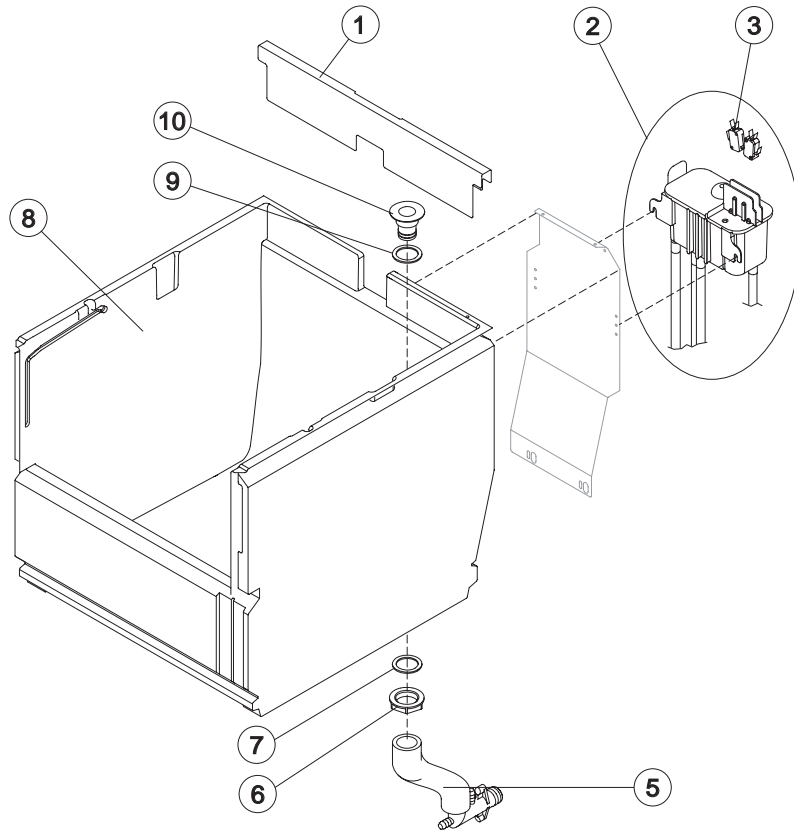

GB 601 HC

LIST OF THE EXPLODED VIEWS

SHELL ASSY

COOLING SYSTEM

EVAPORATOR

HYDRAULIC CIRCUIT

ELECTRIC PARTS

Rif.	Descrizione Ricambio	Codice
1	Left Side Panel	C221525
2	Top Assembly	C221527
3	Rear Panel	21422
4	Right Side Panel	C221524
5	Bulbe-holder Pipe	20521
6	Foot	10557
7	Front Grid Panel	C221526
8	Frame + Grid & Filter	C10205
9*	Filtering Panel	18106
10	Door Assy	C10713

Common Parts

Ref.	Spare Description	Code
2	Compressor	231122
5*	Molecular Drier	14009

Parts for Air-Cooled Version Only

Ref.	Spare Description	Code
1	Sucking Fan	20096
3	Air Condenser	20534

Parts for Water-Cooled Version Only

Ref.	Spare Description	Code
1	Sucking Fan	10213
4	Water Condenser	14057

Ref.	Spare Description	Code	
1	Insulating Cap	18170	
2	Closing Disk	22825	
3	Seeger	20043	
4	Stainless Steel Screw	20663	
5	Shimming Disk	22826	
6	Self-Lubricating Disk	20631	
7	Stainless Steel Thrust Bearing	20686	
8	OR Gasket 3087	20688	
9	Ice Breaker	201236	
10	Auger	201093	
11	Ceramic Seal	20937	
13	OR Gasket 3162 NBR70	20429	
14	Reduction Ring	20785	
15	Stainless Steel Bearing	20782	
16	Flange	20629	
17	Joint	D20784	
18	Evaporator Assy	C11196	
19	Insulating Cap	18268	
20	ABS Ice exhaust assembly	From s/n. 830635	C10781

Common Parts

Ref.	Spare Description	Code
1	Cover for Ice Exhaust	221528
2*	Double Switch Basin Assembly	C10719
3	Microswitch	23055
6	Bin Discharge Nut	10096
7	Semirigid Polyethylene Gasket	13007
8	Foamed Cabinet Assy	C11200
9	Silicone Gasket	13219
10	Water Outlet Nipple	10007