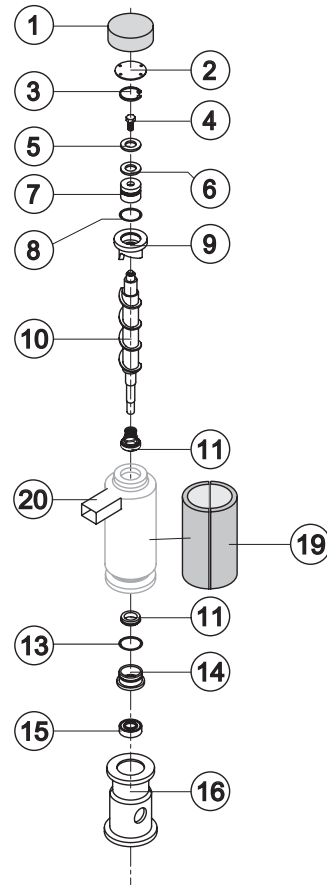

GB 601 HC

LIST OF THE EXPLODED VIEWS

SHELL ASSY

COOLING SYSTEM

EVAPORATOR

HYDRAULIC CIRCUIT

ELECTRIC PARTS

Rif.	Descrizione Ricambio	Codice
1	Left Side Panel	C221525
2	Top Assembly	C221527
3	Rear Panel	21422
4	Right Side Panel	C221524
5	Bulbe-holder Pipe	20521
6	Foot	10557
7	Front Grid Panel	C221526
8	Frame + Grid & Filter	C10205
9*	Filtering Panel	18106
10	Door Assy	C10713

Common Parts

Ref.	Spare Description	Code
2	Compressor	231122
5*	Molecular Drier	14009

Parts for Air-Cooled Version Only

Ref.	Spare Description	Code
1	Sucking Fan	20096
3	Air Condenser	20534

Parts for Water-Cooled Version Only

Ref.	Spare Description	Code
1	Sucking Fan	10213
4	Water Condenser	14057

Ref.	Spare Description	Code	
1	Insulating Cap	18170	
2	Closing Disk	22825	
3	Seeger	20043	
4	Stainless Steel Screw	20663	
5	Shimming Disk	22826	
6	Self-Lubricating Disk	20631	
7	Stainless Steel Thrust Bearing	20686	
8	OR Gasket 3087	20688	
9	Ice Breaker	201236	
10	Auger	201093	
11	Ceramic Seal	20937	
13	OR Gasket 3162 NBR70	20429	
14	Reduction Ring	20785	
15	Stainless Steel Bearing	20782	
16	Flange	20629	
17	Joint	D20784	
18	Evaporator Assy	C11196	
19	Insulating Cap	18268	
20	ABS Ice exhaust assembly	From s/n. 830635	C10781

Common Parts

Ref.	Spare Description	Code
1	Cover for Ice Exhaust	221528
2*	Double Switch Basin Assembly	C10719
3	Microswitch	23055
6	Bin Discharge Nut	10096
7	Semirigid Polyethylene Gasket	13007
8	Foamed Cabinet Assy	C11200
9	Silicone Gasket	13219
10	Water Outlet Nipple	10007