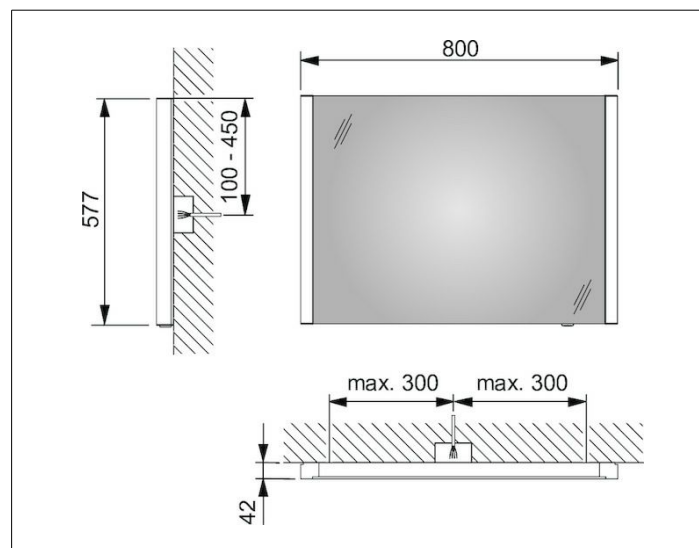

ЧЕРТЕЖ

ОПИСАНИЕ ИЗДЕЛИЯ

Управление:

внешняя панель управления с функциями:

- вкл / выкл

- реостат/диммер

- выбор освещения / 3 варианта

Подсветка:

Вертикальная подсветка и подсветка раковины

тон подсветки 3000 Кельвин (теплая белая),

Светодиоды 2 x 14 Вт срок службы > 30.000 часов горения.

бесступенчатый реостат/диммер

ЕЕК: C , 28 kWh/1000h

СПЕЦИФИКАЦИИ

KEUCO Royal Reflex.2 light mirror 14296002500

High quality light mirror in elegant design,

with LED lighting 28 watt, lifespan > 30,000 hrs.,

operated by external rotary dimmer with the functions:

switch on/off, dimming, toggle between 3 lighting variants,

vertical lighting and washbasin lighting

Warm-white light colour, 3000 kelvin,

stepless dimming,

energy efficiency label: A++, A+, A, 28 kWh/1000h

Height 577 mm, width 800 mm

depth 42 mm

Non-corroding fastening materials included

ГАБАРИТЫ

800 x 577 x 42 mm