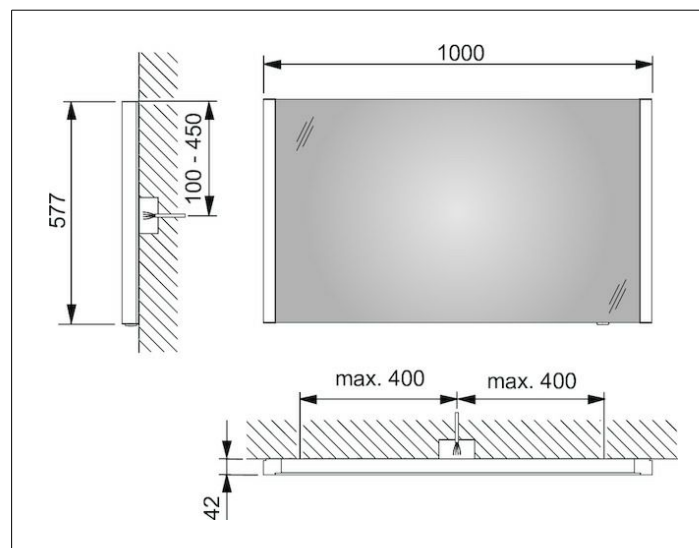

ЧЕРТЕЖ

ОПИСАНИЕ ИЗДЕЛИЯ

Управление:

внешняя панель управления с функциями:

- вкл / выкл

- реостат/диммер

- выбор освещения / 3 варианта

Подсветка:

Вертикальная подсветка и подсветка раковины

тон подсветки 3000 Кельвин (теплая белая),

Светодиоды 2 x 14 Вт срок службы > 30.000 часов горения.

бесступенчатый реостат/диммер

ЕЕК: C , 28 kWh/1000h

СПЕЦИФИКАЦИИ

KEUCO Royal Reflex.2 light mirror 14296003000

High quality light mirror in elegant design,

with LED lighting 28 watt, lifespan > 30,000 hrs.,

operated by external rotary dimmer with the functions:

switch on/off, dimming, toggle between 3 lighting variants,

vertical lighting and washbasin lighting

Warm-white light colour, 3000 kelvin,

stepless dimming,

energy efficiency label: A++, A+, A, 28 kWh/1000h

Height 577 mm, width 1000 mm

depth 42 mm

Non-corroding fastening materials included

ГАБАРИТЫ

1000 x 577 x 42 mm