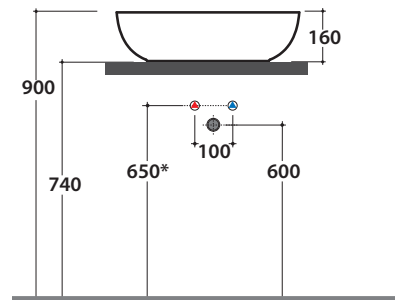

Cod. **B6O54BI**

Basin 54.36 h16 cm. Sit-on installation. Weight 7 Kg

GLOBO

| | Rubinetto a parete Wall mounted taps | Rubinetto su piano Taps mounted on counter top |
|-----|---|---|
| A : | 80 | 105 |
| B : | 260 | 285 |
| C : | 440 | 465 |
| D : | 335 | 360 |

* For taps mounted on counter top

Artikel-Nr: **FI024BI**

Valve drain with ceramic top for basins without overflow. Weight 0,5 Kg

Artikel-Nr: **FI024CR**

Chromed valve drain for basins without overflow. Weight 0,5 Kg