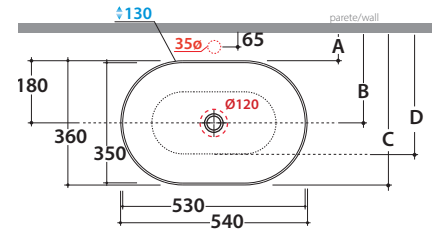

Cod. **B6O54BI**

Basin 54.36 h16 cm. Sit-on installation. Weight 7 Kg

GLOBO

| | Rubinetto a parete Wall mounted taps | Rubinetto su piano Taps mounted on counter top |
|-----|---|---|
| A : | 80 | 105 |
| B : | 260 | 285 |
| C : | 440 | 465 |
| D : | 335 | 360 |

* For taps mounted on counter top

Artikel-Nr: **FI024BI**

Valve drain with ceramic top for basins without overflow. Weight 0,5 Kg

Artikel-Nr: **FI024CR**

Chromed valve drain for basins without overflow. Weight 0,5 Kg