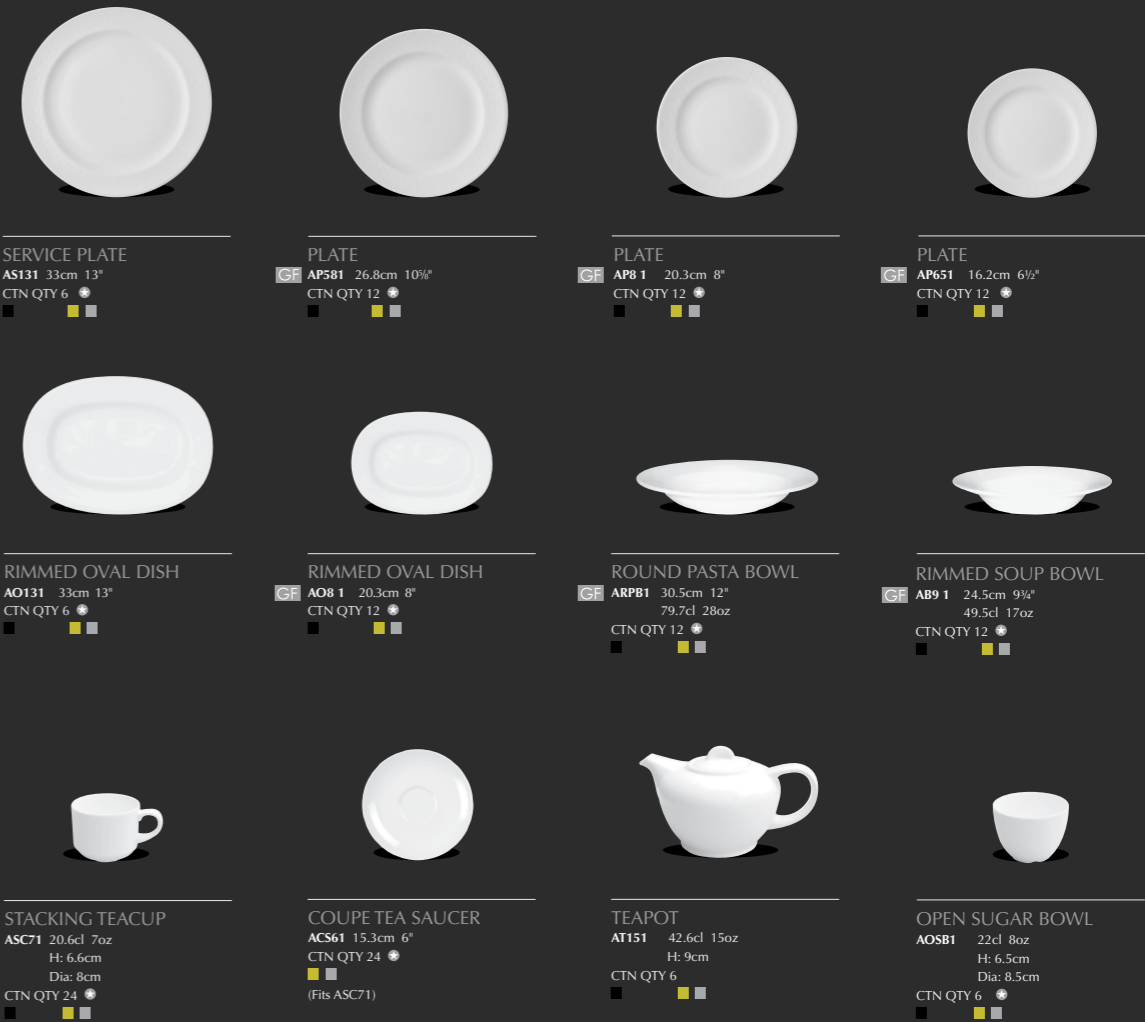

SERVICE PLATE
AST131 33cm 13"
CTN QTY 6

PLATE
AP581 26.8cm 10 5/8"
CTN QTY 12

PLATE
APB1 20.3cm 8"
CTN QTY 12

PLATE
AP651 16.2cm 6 1/2"
CTN QTY 12

RIMMED OVAL DISH
AO131 33cm 13"
CTN QTY 6

RIMMED OVAL DISH
AO81 20.3cm 8"
CTN QTY 12

ROUND PASTA BOWL
ARPB1 30.5cm 12"
79.7cl 28oz
CTN QTY 12

RIMMED SOUP BOWL
AB91 24.5cm 9 5/8"
49.5cl 17oz
CTN QTY 12

STACKING TEACUP
ASC71 20.6cl 7oz
H: 6.6cm
Dia: 8cm
CTN QTY 24

COUPE TEA SAUCER
ACS61 15.3cm 6"
CTN QTY 24
(Fits ASC71)

TEAPOT
AT151 42.6cl 15oz
H: 9cm
CTN QTY 6

OPEN SUGAR BOWL
AOSB1 22cl 8oz
H: 6.5cm
Dia: 8.5cm
CTN QTY 6

ALCHEMY® performance fine china

Cook & Serve

Striking & Contemporary

Contemporary cookware designed by British designer Sebastian Conran.

Zeitgenössisches Feinporzellan, entworfen vom britischen Designer Sebastian Conran.

Ustensiles de cuisine contemporains conçus par le designer britannique Sebastian Conran.

Piezas cookware contemporáneas diseñadas por el diseñador británico Sebastian Conran.

Stoviglie contemporanee progettate dal designer britannico Sebastian Conran.

Items with a fully glazed foot