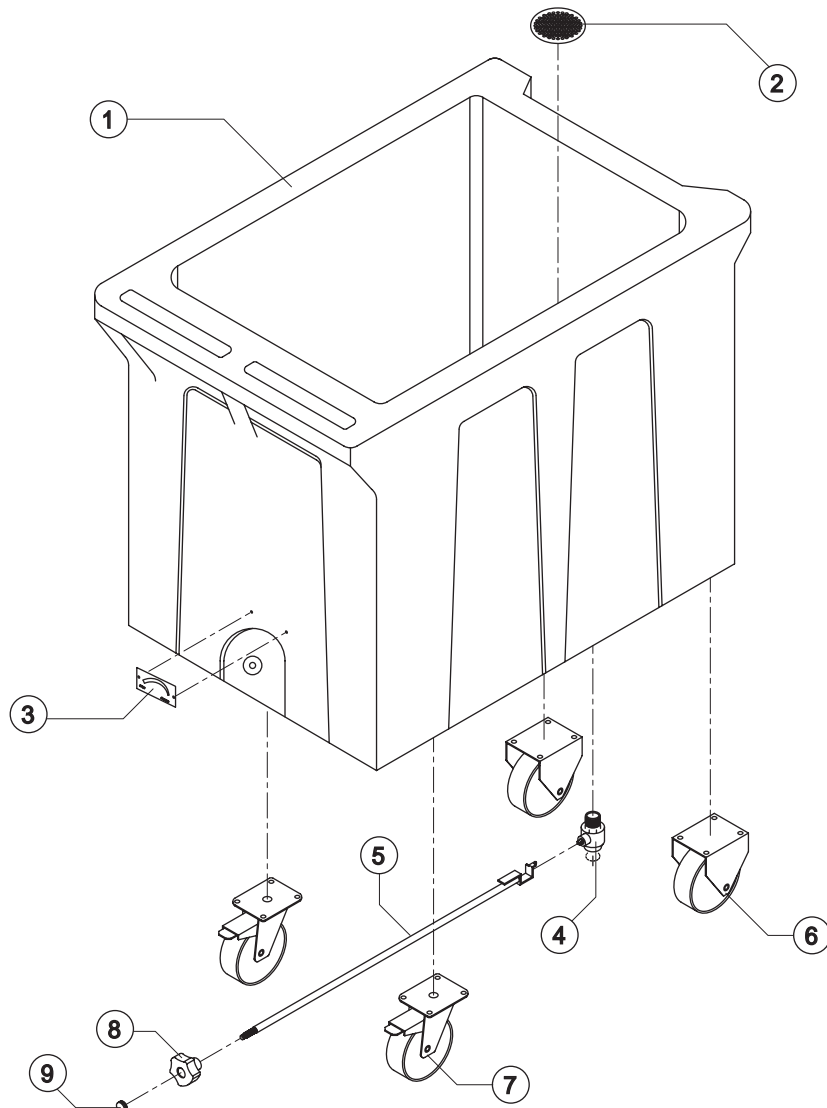

# Roller Bin

## Common Parts

Ref.	Spare Description	Code
1	Insulated Bin	C11111
2	Filter	22746
3	Plate (open-closed)	24483
4	Ball Valve	20603
5	Drain-Cock Rod	D20584
6	Wheel with Stainless Steel Fixed Support	20618
7	Braking Wheel with Stainless Steel Rotary Support	20619
8	Hand Grip	10374
9	Plug	10375