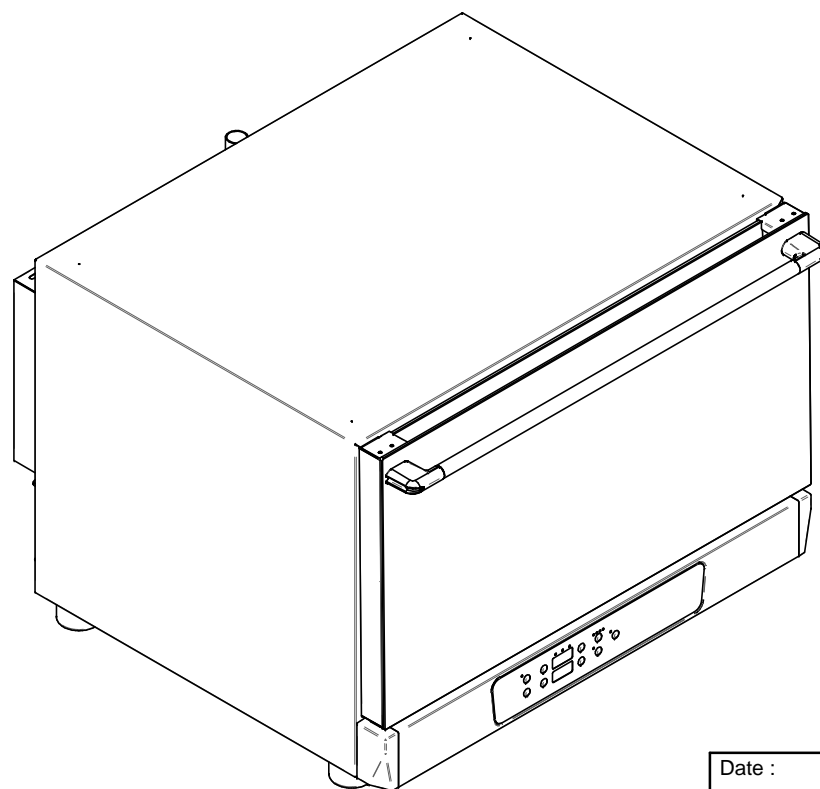

scala 1:10

ENGLISH	
06.	HUMIDIFY SOLENOID VALVE 3/4" BSP (GAS)
07.	UNIPOTENTIAL TERMINAL
08.	COMPRESSION CABLE GLAND
09.	HOT FUMES EXHAUST CHIMNEY
10.	DIGITAL CONTROL

Scale :
1:8

Reserved property :

Drawing by:
C. R.

Date :
11/09/2014

Description :
OVEN DRAWINGS

Model :
B04D

Name:
AD46D

APACH