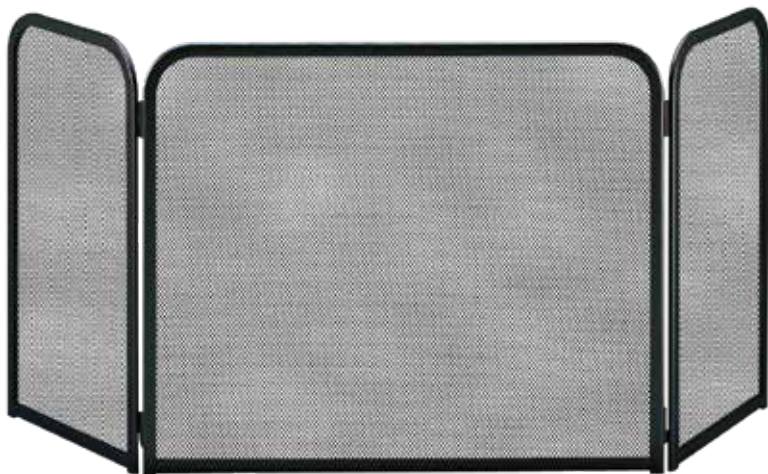

**50.156**

Portapellet - *Pellet-box*  
H cm 70 - L cm 40 - kg 15,0  
Capacità - *Capacity* = kg 45

**50.151**

Portalegna - *Wood-box*  
H cm 58 - L cm 39x39 - kg 15,0

**50.480**

Parascintille - *Fire-screen*  
H cm 48 - L cm 100 - kg 4,0