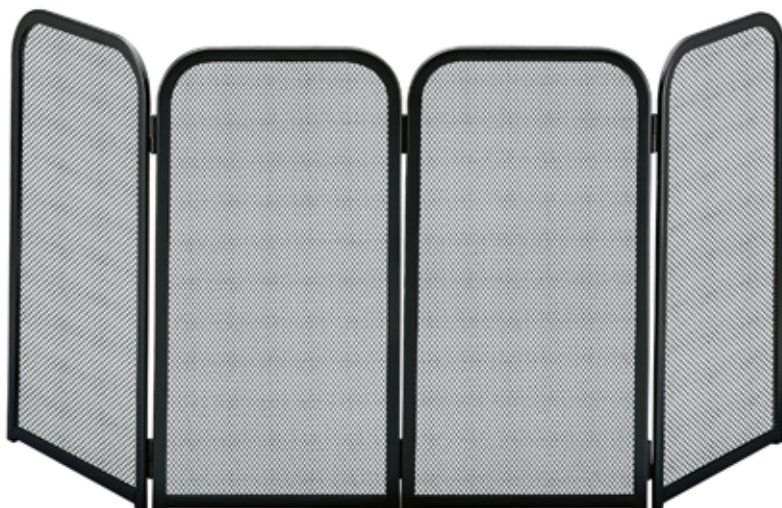

50.484

Parascintille - *Fire-screen*
H cm 48 - L cm 105 - kg 4,3