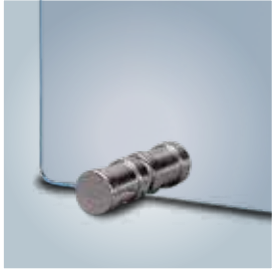

90.993

Parascintille in cristallo temperato
Fire screen tempered glass
H cm 50 - L cm.65 - kg 6,5

90.992

Parascintille in cristallo temperato
Fire screen tempered glass
H cm 50 - L cm 65 - kg 6,5

90.919

Porta-attrezzi in crist.
temp. con 4 accessori
Trestle temp. glass
with 4 accessories
H cm 68 kg 6,5