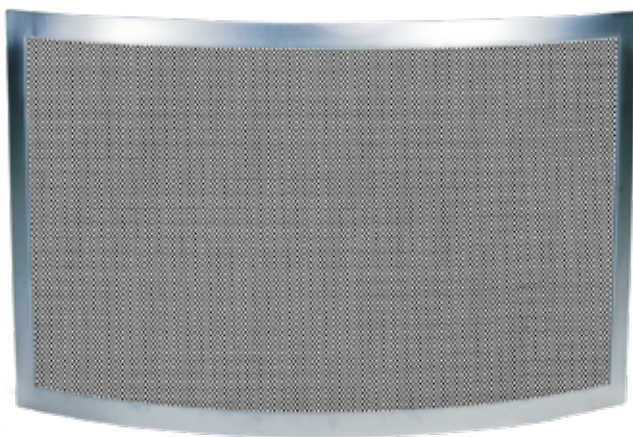

90.986

Parascintille con rete nera - *Fire-screen*
H cm 48 - L cm 75 - kg 4,0