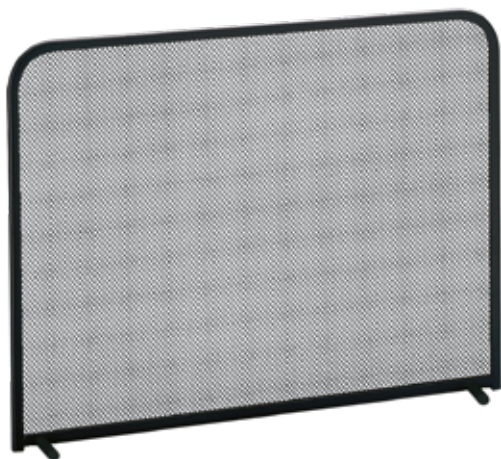

**50.156**

Portapellet - *Pellet-box*  
H cm 70 - L cm 40 - kg 15,0  
Capacità - *Capacity* = kg 45

**50.151**

Portalegna - *Wood-box*  
H cm 58 - L cm 39x39 - kg 15,0

**50.480**

Parascintille - *Fire-screen*  
H cm 48 - L cm 100 - kg 4,0