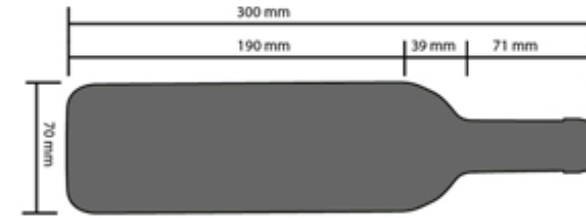

Bottle loading plan

DUNAVOX FLOW-45
DAUF-45.125DB.TO, DSS.TO

Standard 750mL Bordeaux bottle