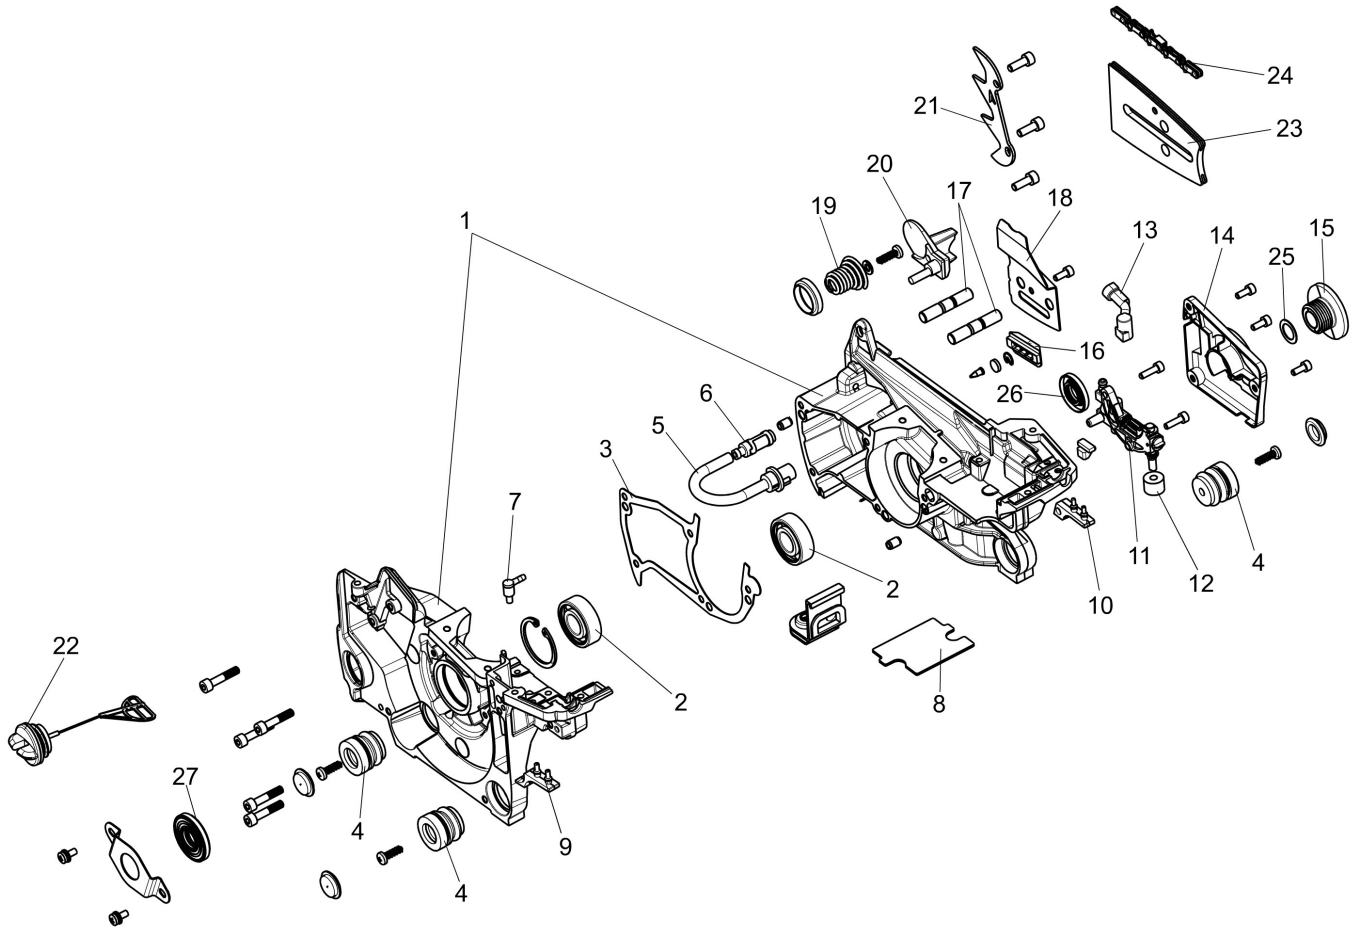

Illustration Chain cover - Clutch

Ref.Nu	Qty	Part number	Description	Validity from	Validity till	Notes	Bulletin
1	1	50310017AR	Guard				
2	1	50310027R	Brake band				
3	1	50310263	Chain tensioner screw kit				
4	1	50310011AR	Plate				
5	1	50312003R	Chain cover assy				
6	1	50310004R	Clutch				
7	1	50310073R	Washer				
8	1	50310005R	Clutch drum			.325	
8	1	50310193R	Clutch drum			3/8	
9	1	3037041R	Thrust bearing				

Illustration Crankcase

Ref.Nu	Qty	Part number	Description	Validity from	Validity till	Notes	Bulletin
1	1	50312017	Crankcase assy				
2	2	3034035R	Bearing				
3	1	50310109R	Gasket				
4	4	50310084R	AV-mount				
5	1	50310078R	Suction tube				
6	1	50310079R	Oil filter				
7	1	50310101R	Fitting				
8	1	50310081R	Gasket				
9	1	50310104R	AV-mount				
10	1	50310103R	AV-mount				
11	1	50312002R	Oil pump				
12	1	50310080R	Sponge				
13	1	50310077R	Hose				
14	1	50310071R	Oil pump cover				
15	1	50310072R	Worm gear				
16	1	50310164R	Guard				
17	2	50310112R	Stud				
18	1	50310074R	Plate				
19	1	50310085R	Spring				
20	1	50310075R	Guard				
21	1	50310142R	Spike				
22	1	50310166AR	Oil cap				
25	1	50310169R	Washer				
26	1	3050053R	Seal ring				
27	1	3050054R	Seal ring				