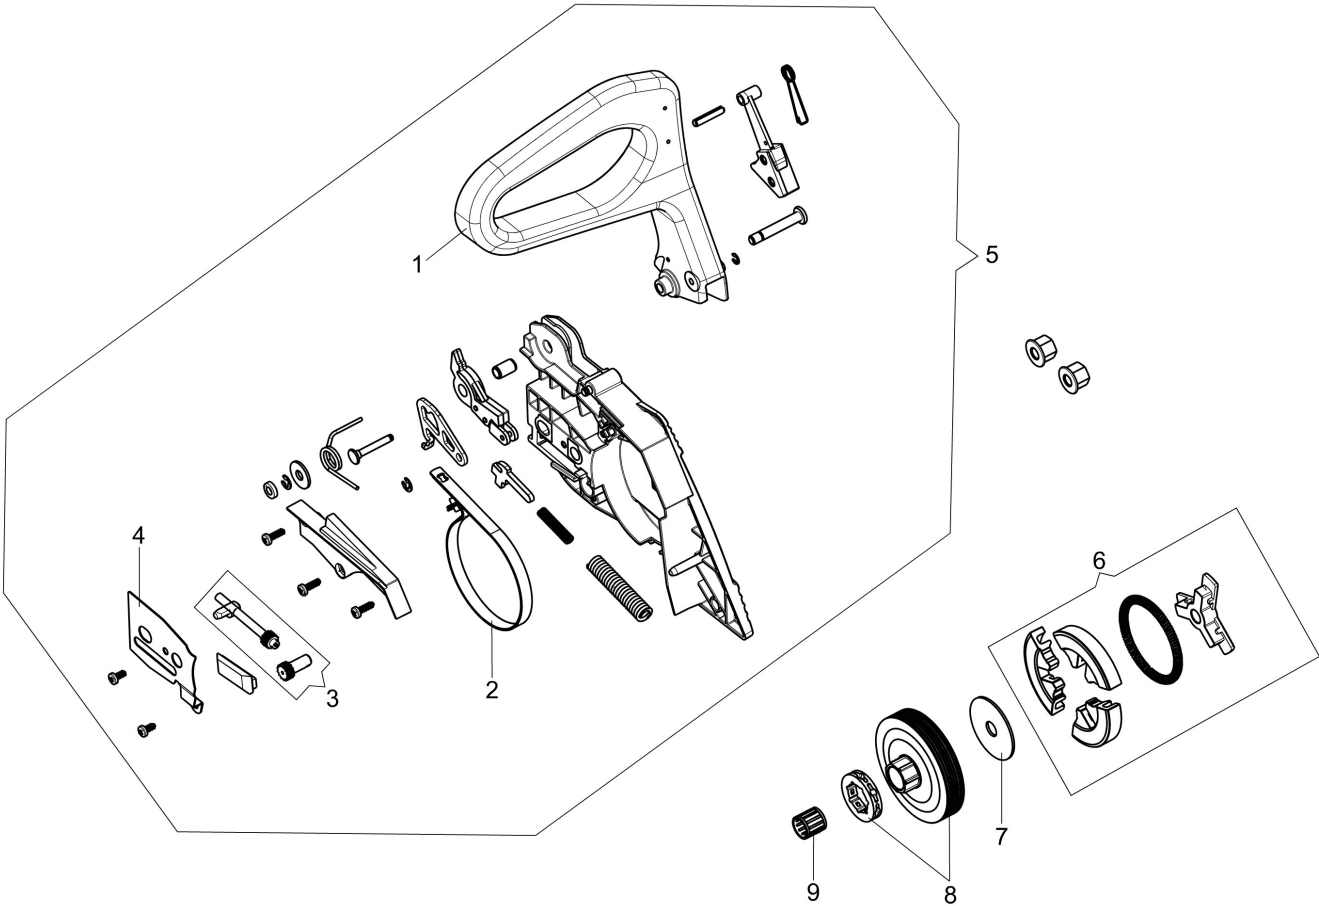

Illustration Tank and air filter

Illustration Tank and air filter

Ref.Nu	Qty	Part number	Description	Validity from	Validity till	Notes	Bulletin
1	1	50310041AR	Cover				
2	9	3801083R	Screw				
3	1	50310261	Air filter cover				
4	1	50310170R	Deflector				
5	3	3960167R	Screw				
6	1	50310157R	Air filter				
7	1	50310155R	Gasket				
8	2	3960164R	Screw				
9	2	3960165R	Screw				
10	1	50312007R	Handle				
11	1	50310089AR	Cover				
12	1	50310090AR	Lever				
13	1	50310088R	Throttle rod				
14	1	2318817R	Air purge				
15	1	50310203R	Tube				
16	1	50310202R	Tube				
17	1	50310093BR	Tank assy				
18	1	50310091R	Spring				
19	1	50310092AR	Throttle lever				
20	1	3022039R	Locking sleeve				
21	1	50310165AR	Tank cap				
22	1	50310143AR	Switch				
23	1	50310144R	Cable				
24	2	50310087R	Special screw				
25	2	50310139R	AV-mount				
26	1	094600450R	Fuel filter				
27	1	50310205R	Fuel line				
28	1	50310140R	AV-mount				
29	1	50310100R	Breather valve				
30	1	50310194R	Breather fuel pipe				
31	1	50310047R	Filter support				
32	1	50310048R	Air filter support				
33	1	50310042AR	Lever				
34	1	50310043R	Buffer				
35	1	2318659R	Carburetor WT-1212				
36	1	50310096R	Suction tube				
37	1	4098377R	Band				
38	1	50310050R	Ring				
39	1	50310051R	Flange				
40	1	50310052R	Gasket				
41	1	50310053R	Support				
42	1	50310008R	Manifold				
43	1	50310145R	Gasket				
44	1	50310037AR	Knob				
45	1	3801084R	Screw				

Illustration Chain cover - Clutch

Ref.Nu	Qty	Part number	Description	Validity from	Validity till	Notes	Bulletin
1	1	50310017AR	Guard				
2	1	50310027R	Brake band				
3	1	50310263	Chain tensioner screw kit				
4	1	50310011AR	Plate				
5	1	50312003R	Chain cover assy				
6	1	50310004R	Clutch				
7	1	50310073R	Washer				
8	1	50310005R	Clutch drum			.325	
8	1	50310193R	Clutch drum			3/8	
9	1	3037041R	Thrust bearing				