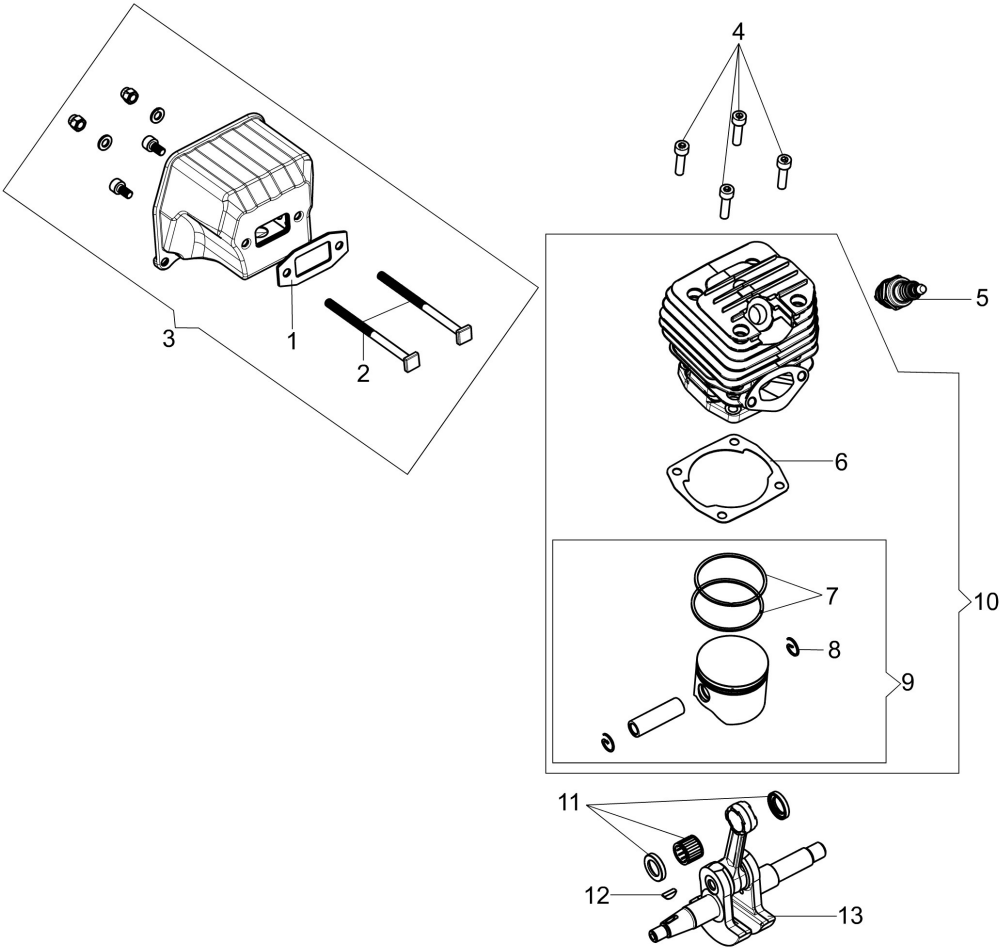

Illustration Engine

Ref.Nu	Qty	Part number	Description	Validity from	Validity till	Notes	Bulletin
1	1	50310061R	Gasket				
2	2	50310060R	Screw				
3	1	50312008R	Muffler assy				
4	4	3801086R	Screw				
5	1	3055104R	Spark plug				
6	1	50310076R	Gasket				
7	2	50310163R	Piston ring Ø45				
8	2	50310115R	Ring				
9	1	50312025R	Piston assy				
10	1	50310258	Complete cylinder				
11	1	50310259	Set roller cage and washer				
12	1	50310118R	Key				
13	1	50310213R	Crankshaft