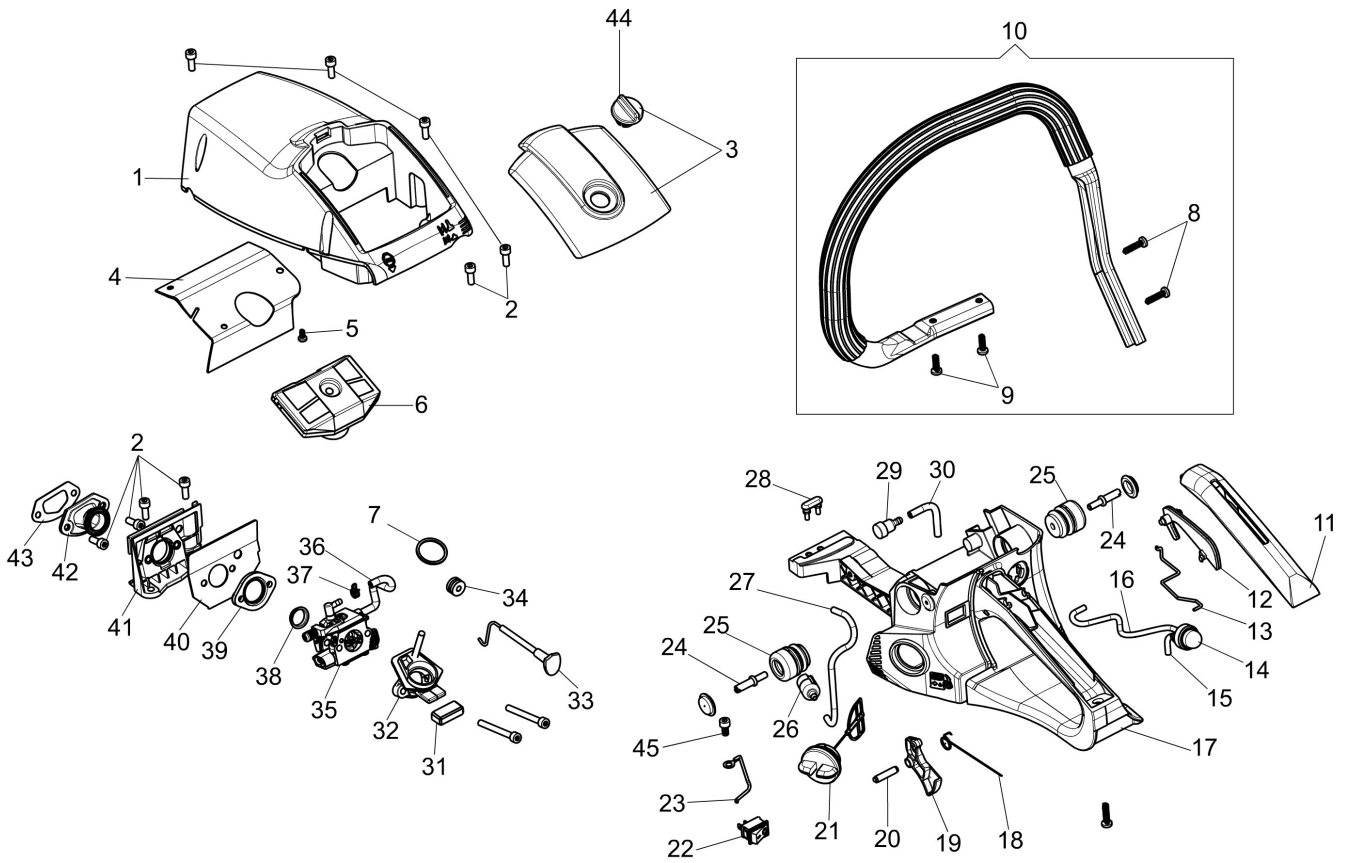

Illustration Tank and air filter

Illustration Tank and air filter

Ref.Nu	Qty	Part number	Description	Validity from	Validity till	Notes	Bulletin
1	1	50310041AR	Cover				
2	9	3801083R	Screw				
3	1	50310261	Air filter cover				
4	1	50310170R	Deflector				
5	3	3960167R	Screw				
6	1	50310157R	Air filter				
7	1	50310155R	Gasket				
8	2	3960164R	Screw				
9	2	3960165R	Screw				
10	1	50312007R	Handle				
11	1	50310089AR	Cover				
12	1	50310090AR	Lever				
13	1	50310088R	Throttle rod				
14	1	2318817R	Air purge				
15	1	50310203R	Tube				
16	1	50310202R	Tube				
17	1	50310093BR	Tank assy				
18	1	50310091R	Spring				
19	1	50310092AR	Throttle lever				
20	1	3022039R	Locking sleeve				
21	1	50310165AR	Tank cap				
22	1	50310143AR	Switch				
23	1	50310144R	Cable				
24	2	50310087R	Special screw				
25	2	50310139R	AV-mount				
26	1	094600450R	Fuel filter				
27	1	50310205R	Fuel line				
28	1	50310140R	AV-mount				
29	1	50310100R	Breather valve				
30	1	50310194R	Breather fuel pipe				
31	1	50310047R	Filter support				
32	1	50310048R	Air filter support				
33	1	50310042AR	Lever				
34	1	50310043R	Buffer				
35	1	2318659R	Carburetor WT-1212				
36	1	50310096R	Suction tube				
37	1	4098377R	Band				
38	1	50310050R	Ring				
39	1	50310051R	Flange				
40	1	50310052R	Gasket				
41	1	50310053R	Support				
42	1	50310008R	Manifold				
43	1	50310145R	Gasket				
44	1	50310037AR	Knob				
45	1	3801084R	Screw				

Illustration Chain cover - Clutch

Ref.Nu	Qty	Part number	Description	Validity from	Validity till	Notes	Bulletin
1	1	50310017AR	Guard				
2	1	50310027R	Brake band				
3	1	50310263	Chain tensioner screw kit				
4	1	50310011AR	Plate				
5	1	50312003R	Chain cover assy				
6	1	50310004R	Clutch				
7	1	50310073R	Washer				
8	1	50310005R	Clutch drum			.325	
8	1	50310193R	Clutch drum			3/8	
9	1	3037041R	Thrust bearing				