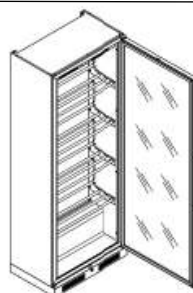

External dimensions (WxDxH)	cm
Doors	nr
Bottles max capacity	nr
Refrigeration type	nr
Max absorbed power **	W
Refrigerated power	W
Temperature*	°C
Gas	
Defrosting system	
Noise level of condensing unit	
Input voltage	
Climatic class	

WD7/121

81x70x210
1 one-side
176
Static/Ventilated
535
246***
+4/+16
R134a
Automatic by pause
<43dba
1x230V/50Hz
4

* Ambient temperature +26°C / **Evap. -10°C cond. +45°C / ***ASHARE (Evap. -23,3°C cond. +54,4°C)