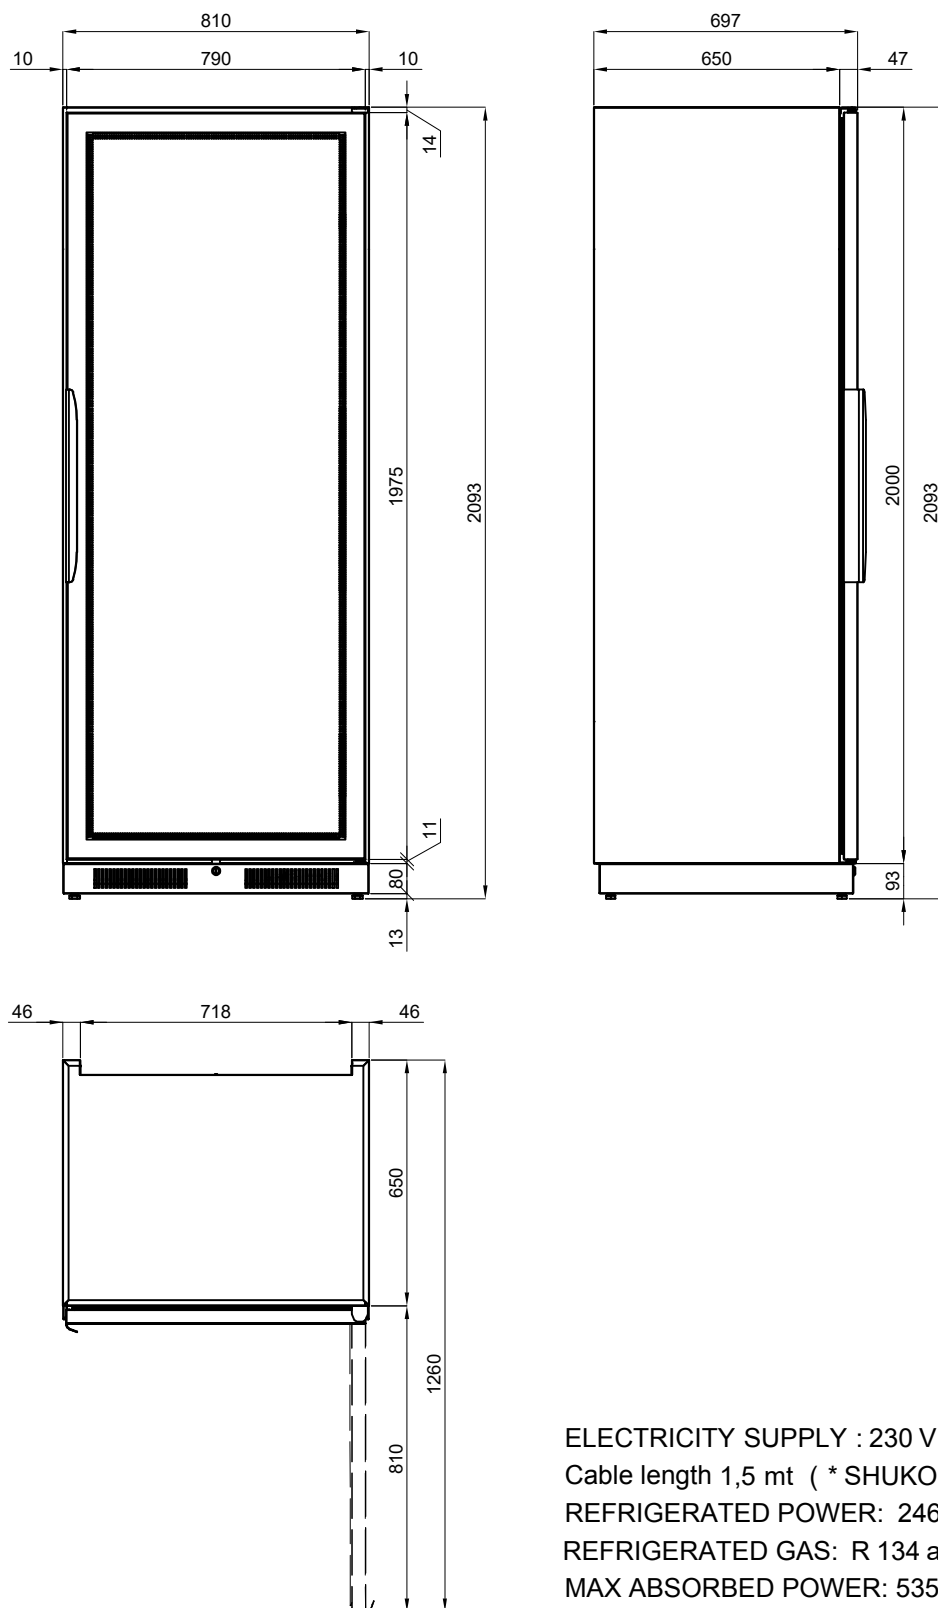

INSTALLATION DIAGRAM:

ELECTRICITY SUPPLY : 230 V 1 - 50Hz
Cable length 1,5 mt (* SHUKO plug)
REFRIGERATED POWER: 246 W (+54.4/-23.3°C)
REFRIGERATED GAS: R 134 a
MAX ABSORBED POWER: 535 W