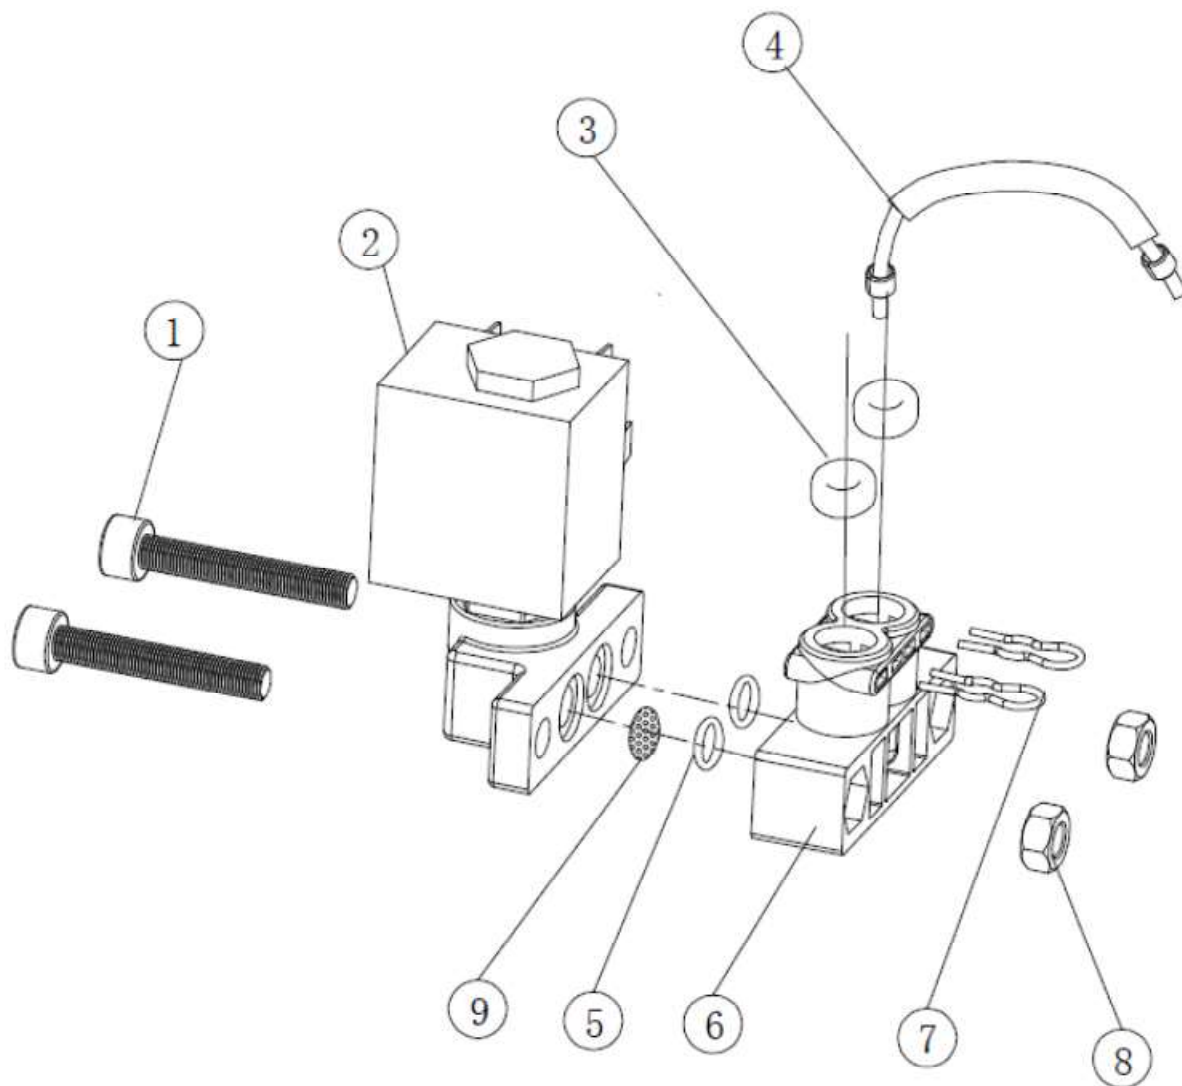

Поз	Наименование детали	Кол	Лист
1	Door button spring	1	008
2	Door button	1	008
3	Brewage door	1	008
4	Right panel	1	008
5	Screw	1	008