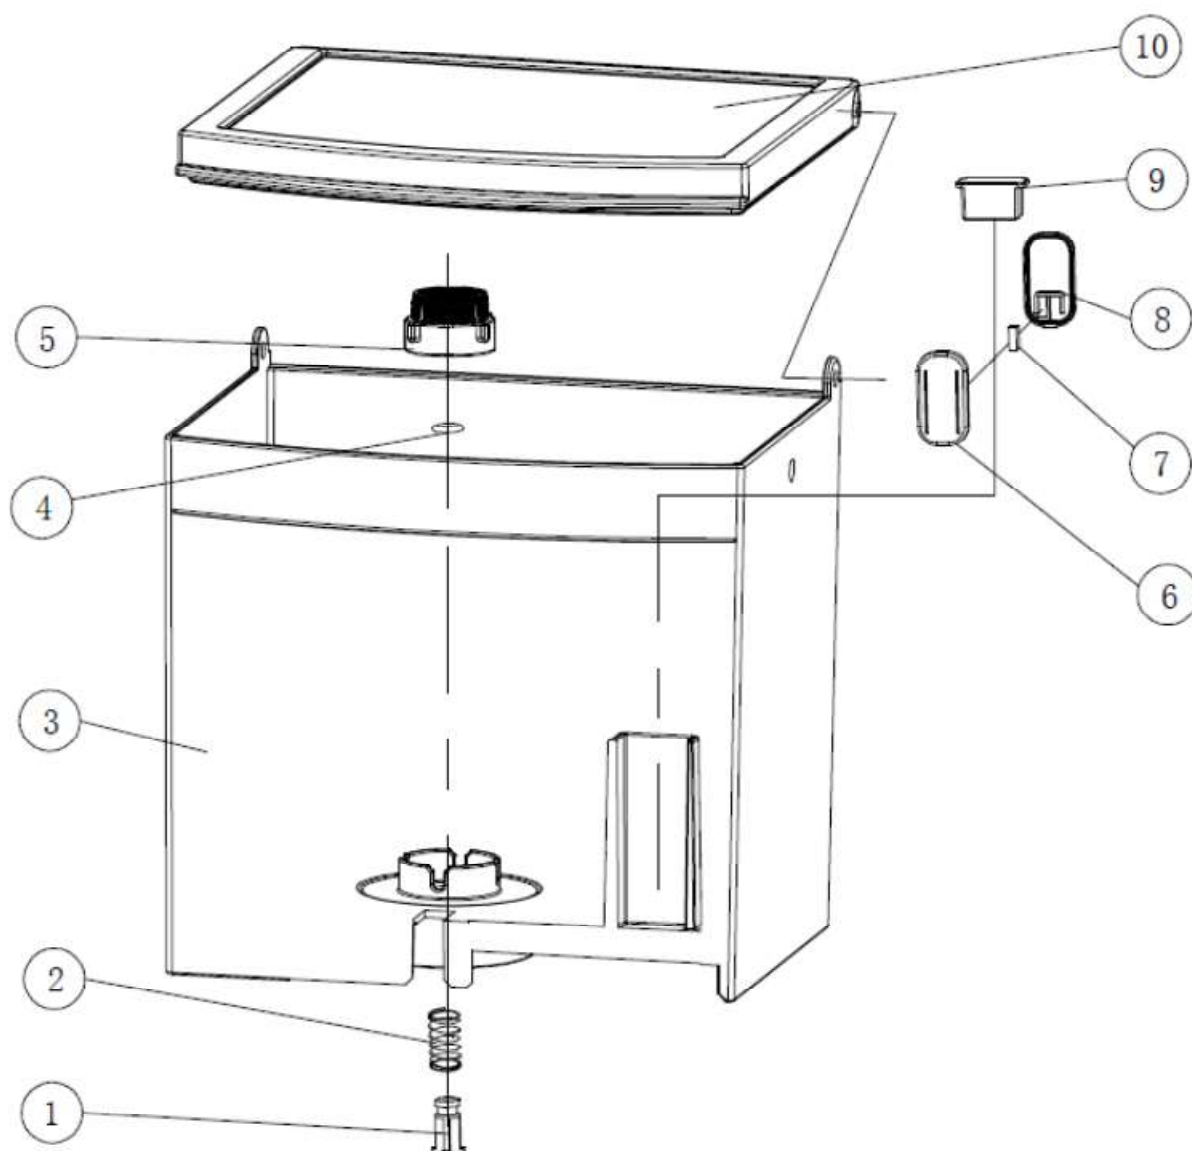

Поз	Наименование детали	Кол	Лист
1	Water tank valve core	1	005
2	Water floater top cover	1	005
3	Water tank	1	005
4	Water container O shape	1	005
5	Nylon filter of water tank	1	005
6	Water tank floater cover	1	005
7	Water tank magnetism	1	005
8	Water tank floater	1	005
9	Water container spring	1	005
10	Water tank lid	1	005