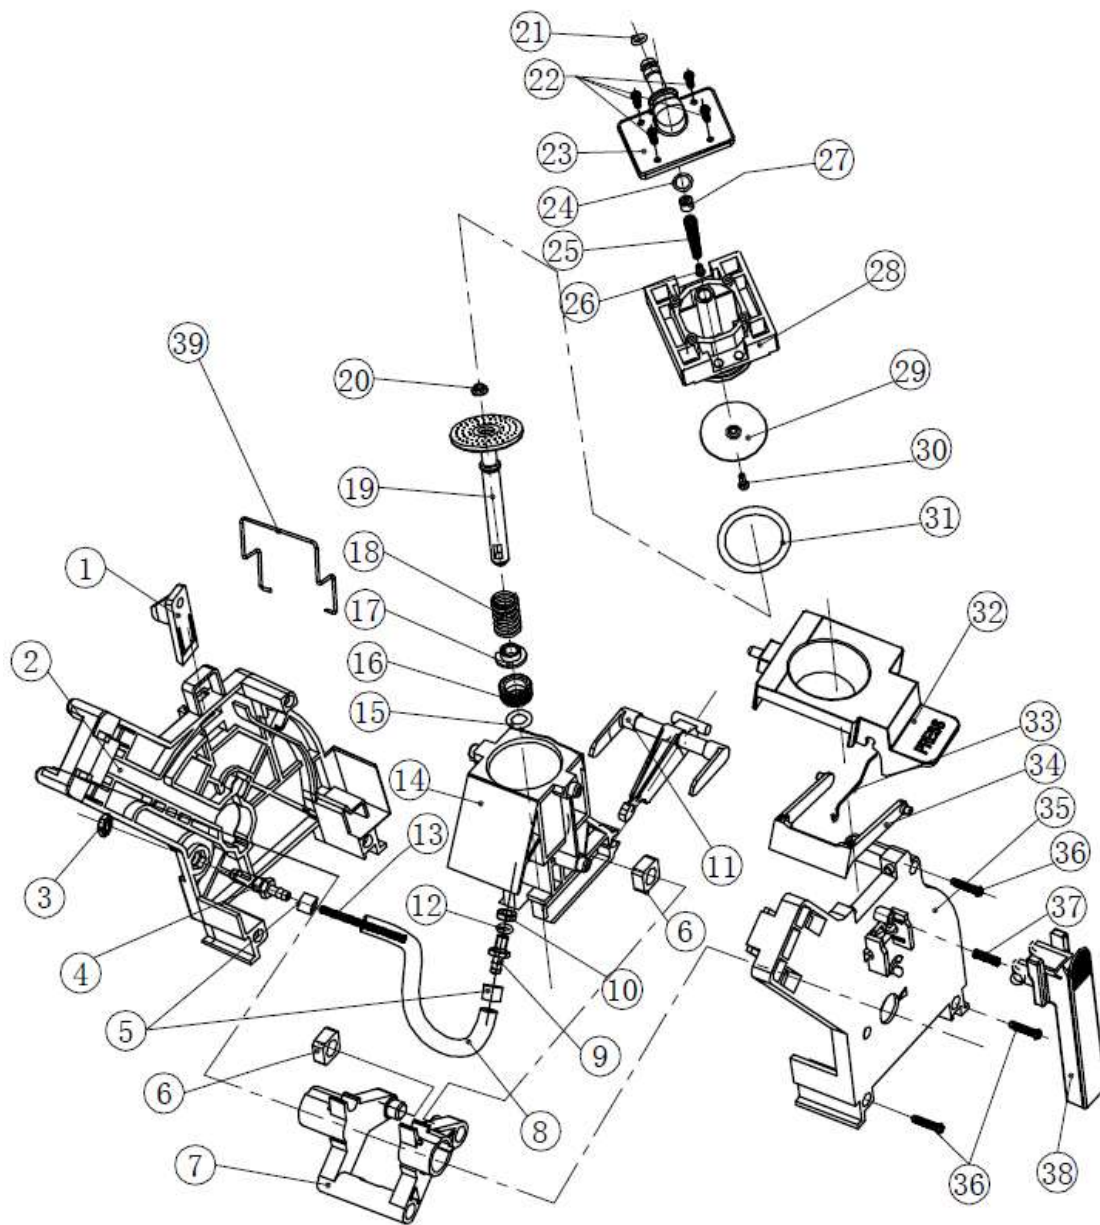

КОФЕВАРКА HURAKAN HKN-ME709

Лист 011

Поз	Наименование детали	Кол	Лист
1	Transmission box	1	011
2	Transmission Switch Line	1	011
3	Transmission Motor	1	011
4	Transmissionmotor sheath	1	011
5	Transmission motor gear	1	011
6	Worm gear	1	011
7	Bearing 625	2	011
8	Worm	1	011
9	Worm cover	1	011
10	Screw	6	011
11	Transmission cover	1	011
12	Screw	5	011
13	Transmission gear	1	011
14	Transmission bevel wheel	1	011
15	Bevel wheel fixing axes	1	011
16	Transmission gear priction slice	1	011
17	Transmission bevel wheel priction slice	1	011
18	Water intake valve connector	1	011
19	Water intake valve buckle	1	011
20	Ball valve O shape ring	1	011
21	Water intake valve core spring	1	011
22	Water intake seat valve core	1	011
23	Valve core airproof circle	1	011
24	Brass sheath for valve core	1	011
25	Brewing unit water intake seat	1	011
26	Water intake valve spring	1	011
27	Control valve O-ring	1	011
28	Water intake thimble	1	011
29	Thimble O-ring	1	011
30	Core inlet valve seals	1	011
31	Waste water box	1	011
32	Waste water box cover	1	011
33	Silicone tube	1	011
34	Core motor Cordsets	1	011