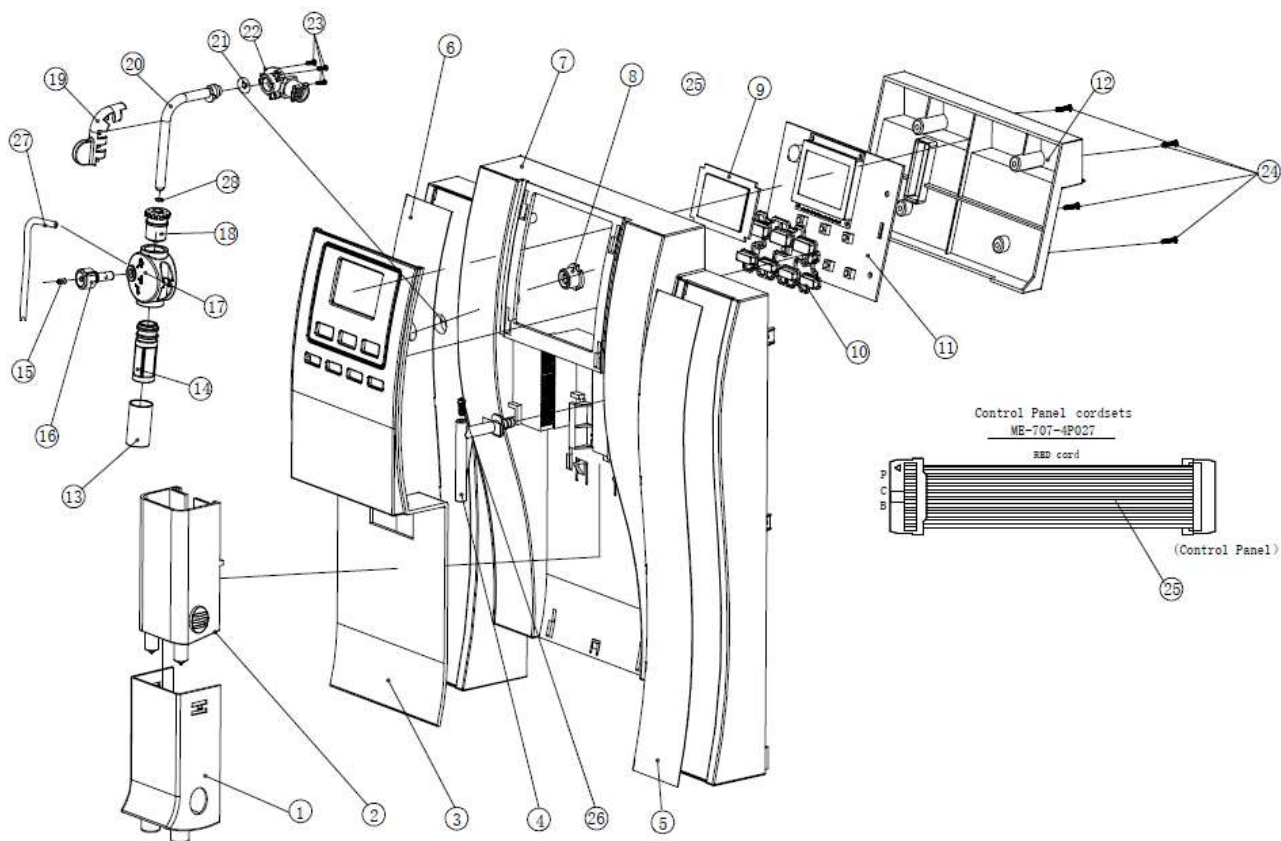

**КОФЕВАРКА HURAKAN HKN-ME709****Лист 01**

Поз	Наименование детали	Кол	Лист
1	Left machine rack	1	01
2	Right machine rack	1	01
3	Coffee connector	1	01
4	Water intake	1	01
5	Main circuit board	1	01
6	Pump Suassembly	1	01
7	Transformers	1	01
8	Flowmeter	1	01
9	Door switch box	1	01
10	Heating Systems	1	01
11	Solenoid valve Subassembly	1	01
12	Outlet	1	01
13	Transmission Suassembly	1	01
14	Corre fixing board	1	01
15	Damping rubber	1	01
16	Grinder subassembly	1	01
17	Regulating rod	1	01
18	Water intake O-Ring	1	01
19	Water intake filter	1	01
20	U airproof circle	1	01
21	Grinding motor heath	1	01
22	Top cover Subassembly	1	01
23	Grinder rubber ring	1	01
24	Coffee bean container	1	01
25	Coffee adjust button	1	01
26	Bean container cover	1	01
27	Grind cover	1	01
28	Water tank Subassembly	1	01
29	Front panel Subassembly	1	01
30	Power cover board	1	01
31	Damping rubber	1	01
32	Bean dregs Box Subassembly	1	01
33	Brewing core group Subassembly	1	01
34	Right panel subassembly	1	01
35	Left Panel	1	01
36	Drip tray Subassembly	1	01
37	Feet mat	4	01

Поз	Наименование детали	Кол	Лист
38	Screw	4	01
39	Screw	11	01
40	Screw	12	01
41	U airproof circle cover	1	01
42	Screw	8	01
43	Screw	20	01
44	Djusting spring	1	01
45	Screw	8	01
46	Hex Nuts	2	01
47	Pipe buckle O-ring	3	01
48	Steam Buckle 1	3	01
49	Silicone tube	2	01
50	Ties	5	01
51	Transformers Separate plank	1	01
52	Back top cover rubber plug A	3	01
53	Coffee commutator pipe stopper	1	01
54	Fuse Fixed Plate	1	01
55	Screw	6	01
56	Reducer		01
57	Screw	2	01
58	Spring washer 3.0	2	01
59	Circlip meson	1	01
60	Power cover board	1	01
61	Power L cordsets	1	01
62	Power N cordsets	1	01
63	Corre fixing board Cordsets	1	01
64	Water tank near the switching Cordsets	1	01
65	Door/Wastewater/carved slag switch Cordsets	1	01