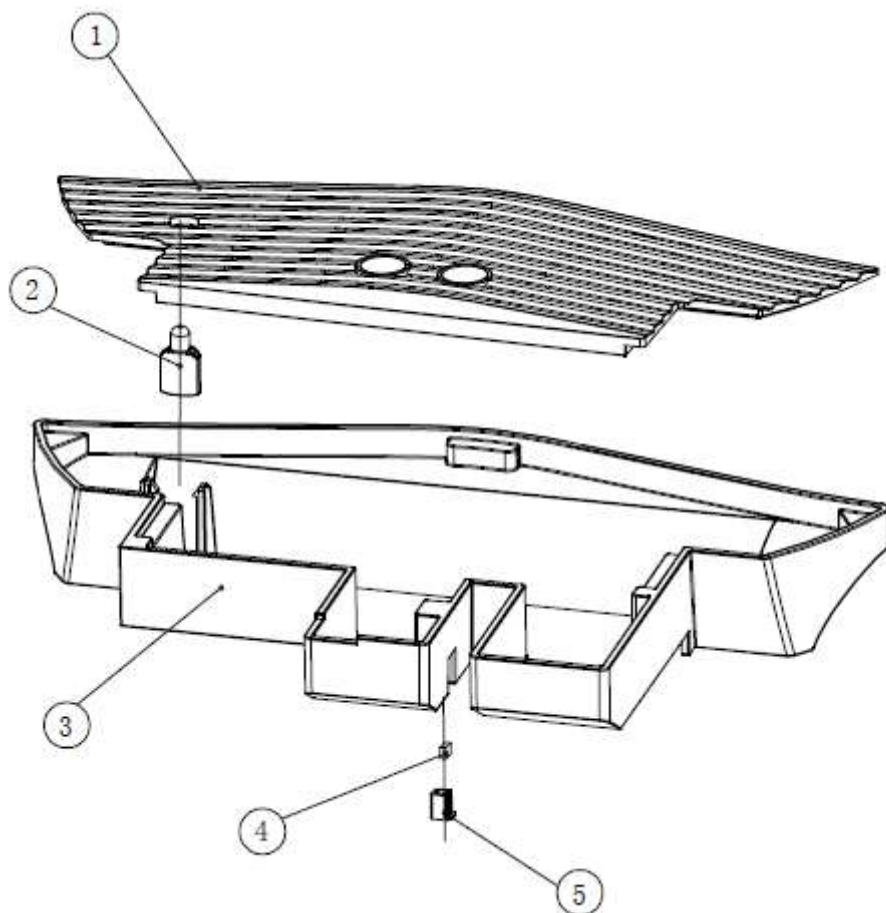

Поз	Наименование детали	Кол	Лист
1	Drip tray cover	1	001
2	Drip tray floater	1	001
3	Drip tray	1	001
4	Drip tray magnetism	1	001
5	Magnetism cover of drip tray	1	001