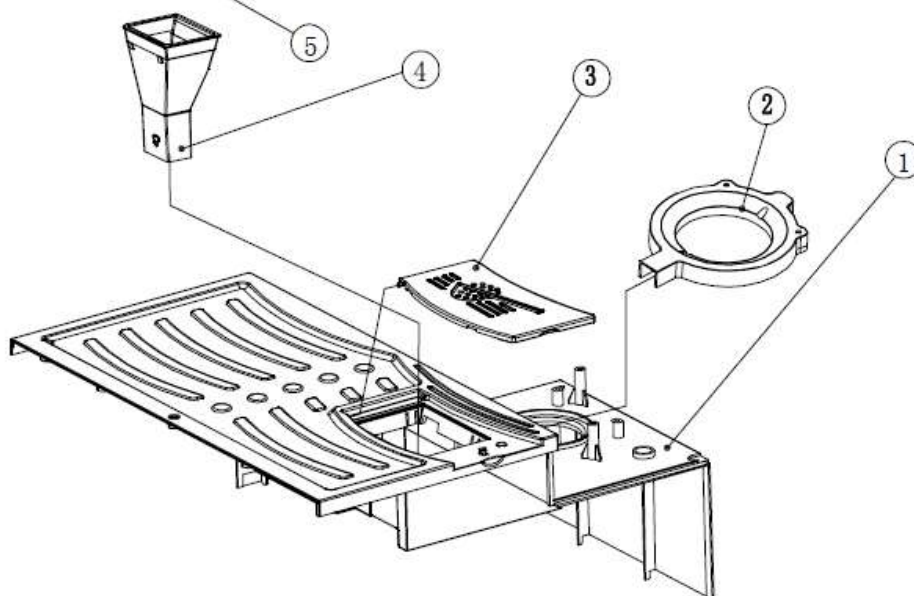

Bean optical cordsets
ME-709-4P020

Поз	Наименование детали	Кол	Лист
1	Top cover	1	006
2	Bean test cap	1	006
3	Coffee powder container lid	1	006
4	Coffee powder connector	1	006
5	Bean Optical Cordsets	1	006