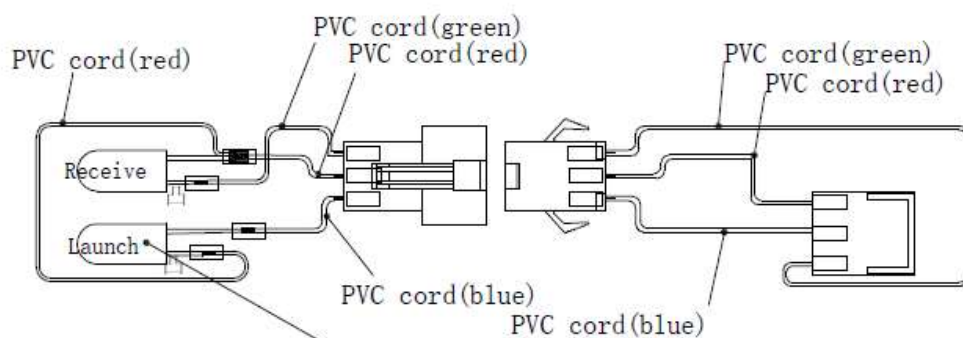

Bean optical cordsets
ME-709-4P020

Поз	Наименование детали	Кол	Лист
1	Top cover	1	006
2	Bean test cap	1	006
3	Coffee powder container lid	1	006
4	Coffee powder connector	1	006
5	Bean Optical Cordsets	1	006