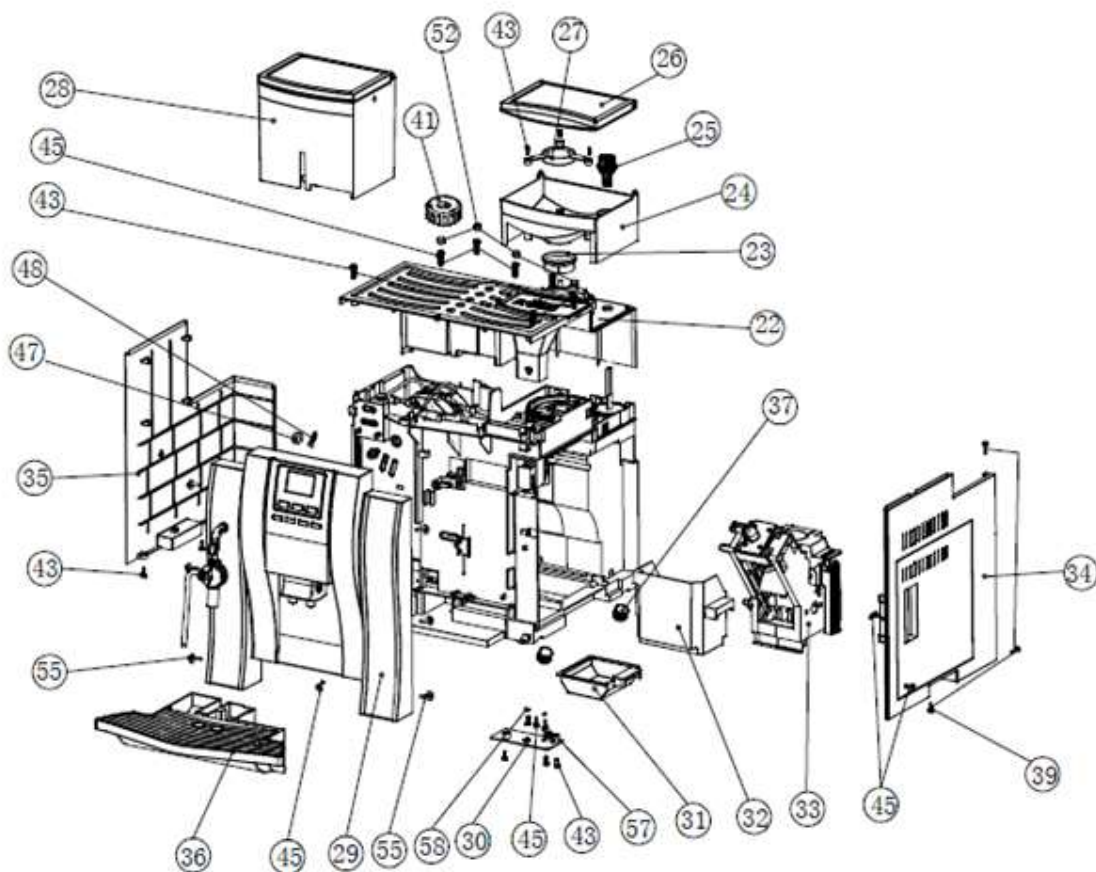

**КОФЕВАРКА HURAKAN HKN-ME709****Лист 01**

Поз	Наименование детали	Кол	Лист
1	Left machine rack	1	01
2	Right machine rack	1	01
3	Coffee connector	1	01
4	Water intake	1	01
5	Main circuit board	1	01
6	Pump Suassembly	1	01
7	Transformers	1	01
8	Flowmeter	1	01
9	Door switch box	1	01
10	Heating Systems	1	01
11	Solenoid valve Subassembly	1	01
12	Outlet	1	01
13	Transmission Suassembly	1	01
14	Corre fixing board	1	01
15	Damping rubber	1	01
16	Grinder subassembly	1	01
17	Regulating rod	1	01
18	Water intake O-Ring	1	01
19	Water intake filter	1	01
20	U airproof circle	1	01
21	Grinding motor heath	1	01
22	Top cover Subassembly	1	01
23	Grinder rubber ring	1	01
24	Coffee bean container	1	01
25	Coffee adjust button	1	01
26	Bean container cover	1	01
27	Grind cover	1	01
28	Water tank Subassembly	1	01
29	Front panel Subassembly	1	01
30	Power cover board	1	01
31	Damping rubber	1	01
32	Bean dregs Box Subassembly	1	01
33	Brewing core group Subassembly	1	01
34	Right panel subassembly	1	01
35	Left Panel	1	01
36	Drip tray Subassembly	1	01
37	Feet mat	4	01

Поз	Наименование детали	Кол	Лист
1	Coffee slot to take over	1	03
2	Then coffee tank	1	03
3	Panel Cover	1	03
4	Out of coffee tube	1	03
5	Membrane panel (right)	1	03
6	Membrane panel (left)	1	03
7	Front panel	1	03
8	Steam tube Insulating sleeve	1	03
9	Transparent lens	1	03
10	Display press key	1	03
11	Display PCB panel	1	03
12	Control Panel Cover	1	03
13	Steam Cannula	1	03
14	Milk foam nozzle	1	03
15	Knob plug	1	03
16	Milk foam device knob	1	03
17	Milk foam device	1	03
18	Steam nozzle	1	03
19	Steam pipe handle	1	03
20	Stem tube	1	03
21	Coffee spout tube O-ring	1	03
22	Steam tube tie-in	1	03
23	Screw	3	03
24	Screw	4	03
25	Control Panel Cordsets	1	03
26	Screw	1	03
27	Sucking tubes	1	03
28	Nozzle O-ring	1	03