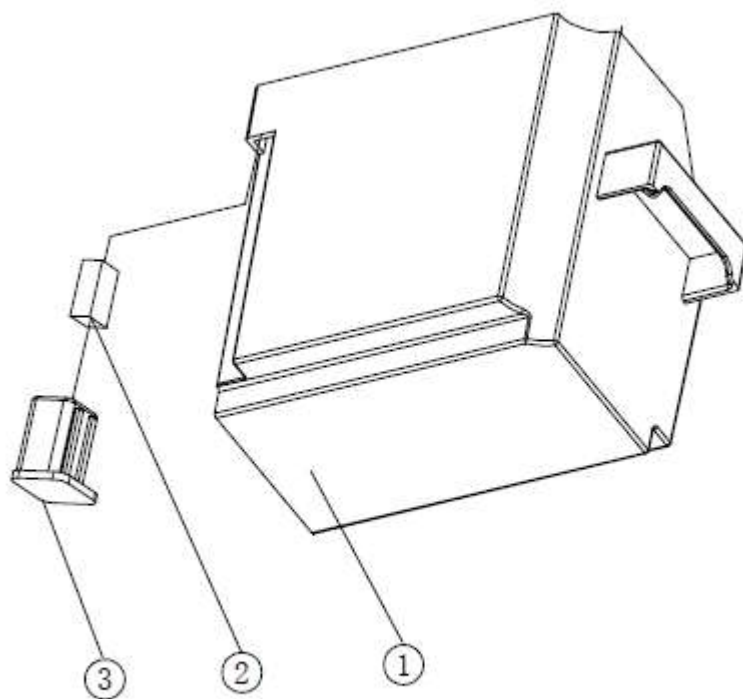

Поз	Наименование детали	Кол	Лист
1	Bean drgs box	1	023
2	water tank magnetism	1	023
3	Magnetism cover of dreg box	1	023