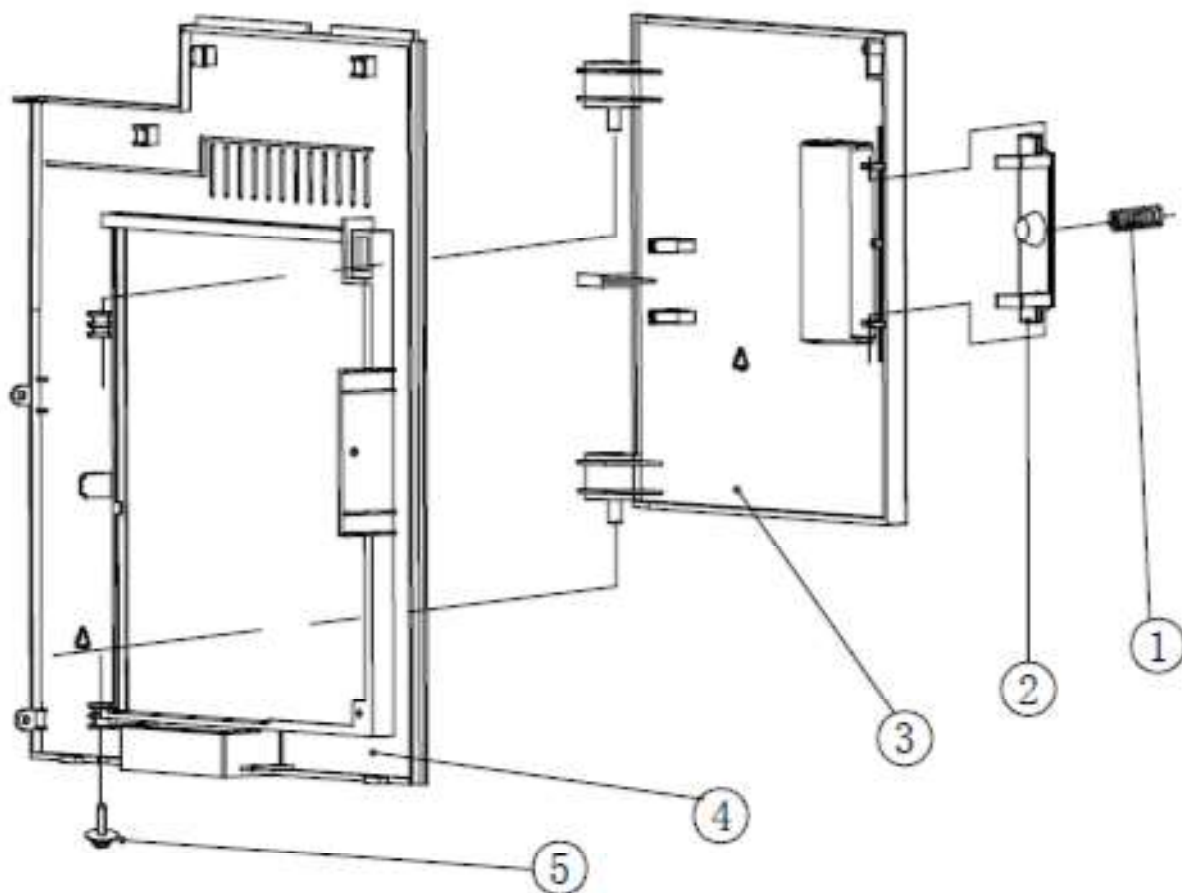

Поз	Наименование детали	Кол	Лист
1	Top cover	1	006
2	Bean test cap	1	006
3	Coffee powder container lid	1	006
4	Coffee powder connector	1	006
5	Bean Optical Cordsets	1	006