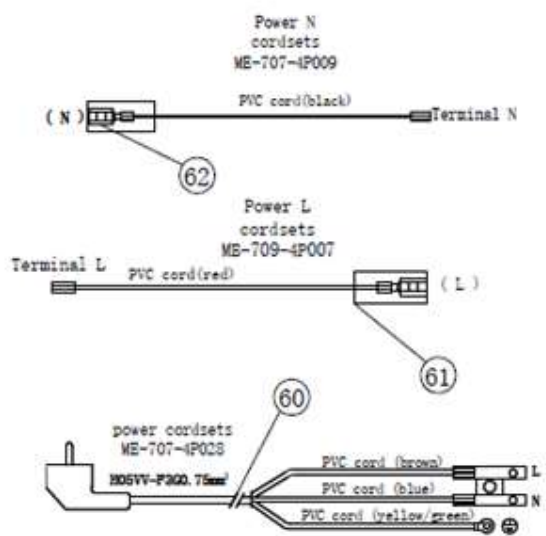

**КОФЕВАРКА HURAKAN HKN-ME709****Лист 01**

Поз	Наименование детали	Кол	Лист
1	Left machine rack	1	01
2	Right machine rack	1	01
3	Coffee connector	1	01
4	Water intake	1	01
5	Main circuit board	1	01
6	Pump Suassembly	1	01
7	Transformers	1	01
8	Flowmeter	1	01
9	Door switch box	1	01
10	Heating Systems	1	01
11	Solenoid valve Subassembly	1	01
12	Outlet	1	01
13	Transmission Suassembly	1	01
14	Corre fixing board	1	01
15	Damping rubber	1	01
16	Grinder subassembly	1	01
17	Regulating rod	1	01
18	Water intake O-Ring	1	01
19	Water intake filter	1	01
20	U airproof circle	1	01
21	Grinding motor heath	1	01
22	Top cover Subassembly	1	01
23	Grinder rubber ring	1	01
24	Coffee bean container	1	01
25	Coffee adjust button	1	01
26	Bean container cover	1	01
27	Grind cover	1	01
28	Water tank Subassembly	1	01
29	Front panel Subassembly	1	01
30	Power cover board	1	01
31	Damping rubber	1	01
32	Bean dregs Box Subassembly	1	01
33	Brewing core group Subassembly	1	01
34	Right panel subassembly	1	01
35	Left Panel	1	01
36	Drip tray Subassembly	1	01
37	Feet mat	4	01

Поз	Наименование детали	Кол	Лист
38	Screw	4	01
39	Screw	11	01
40	Screw	12	01
41	U airproof circle cover	1	01
42	Screw	8	01
43	Screw	20	01
44	Djusting spring	1	01
45	Screw	8	01
46	Hex Nuts	2	01
47	Pipe buckle O-ring	3	01
48	Steam Buckle 1	3	01
49	Silicone tube	2	01
50	Ties	5	01
51	Transformers Separate plank	1	01
52	Back top cover rubber plug A	3	01
53	Coffee commutator pipe stopper	1	01
54	Fuse Fixed Plate	1	01
55	Screw	6	01
56	Reducer		01
57	Screw	2	01
58	Spring washer 3.0	2	01
59	Circlip meson	1	01
60	Power cover board	1	01
61	Power L cordsets	1	01
62	Power N cordsets	1	01
63	Corre fixing board Cordsets	1	01
64	Water tank near the switching Cordsets	1	01
65	Door/Wastewater/carved slag switch Cordsets	1	01