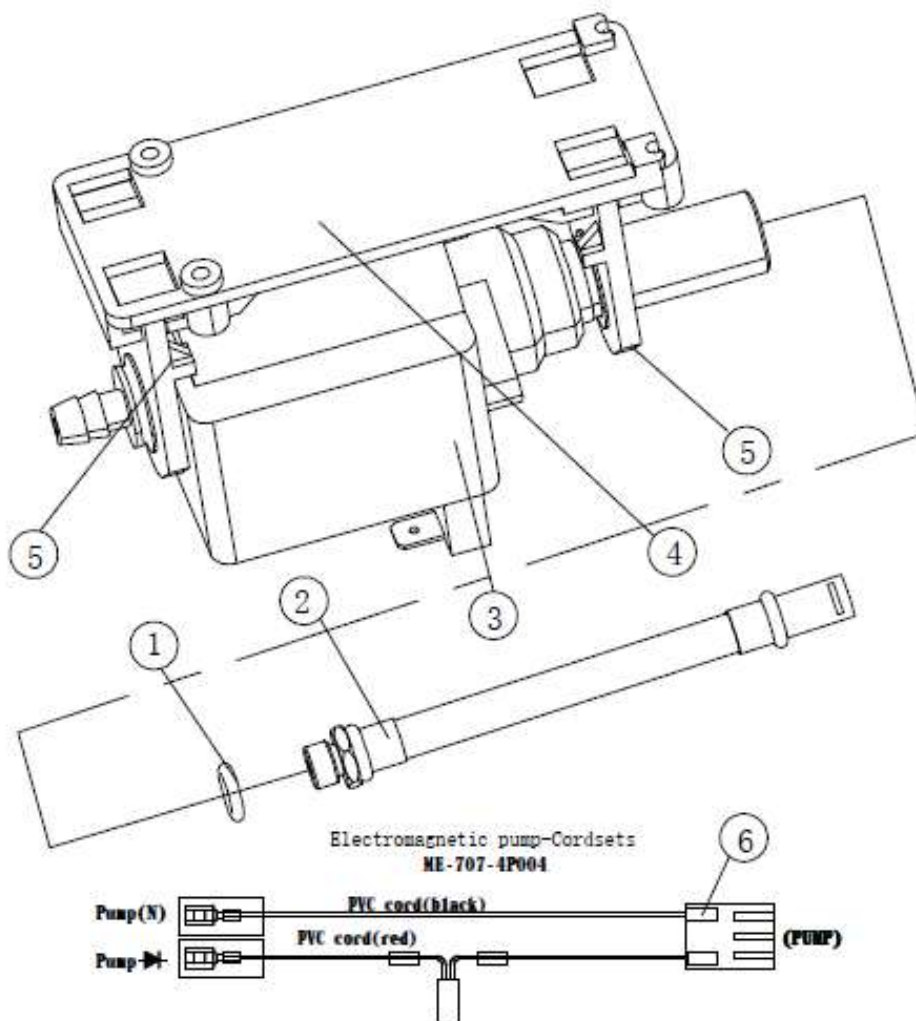

Поз	Наименование детали	Кол	Лист
1	Coffee spout tube O shape ring	1	020
2	Water hose	1	020
3	Electromagnetism pump	1	020
4	Electromagnetism pump fixes base	1	020
5	Supporting panel	2	020
6	Electromagnetic pump-Cordsets	1	020