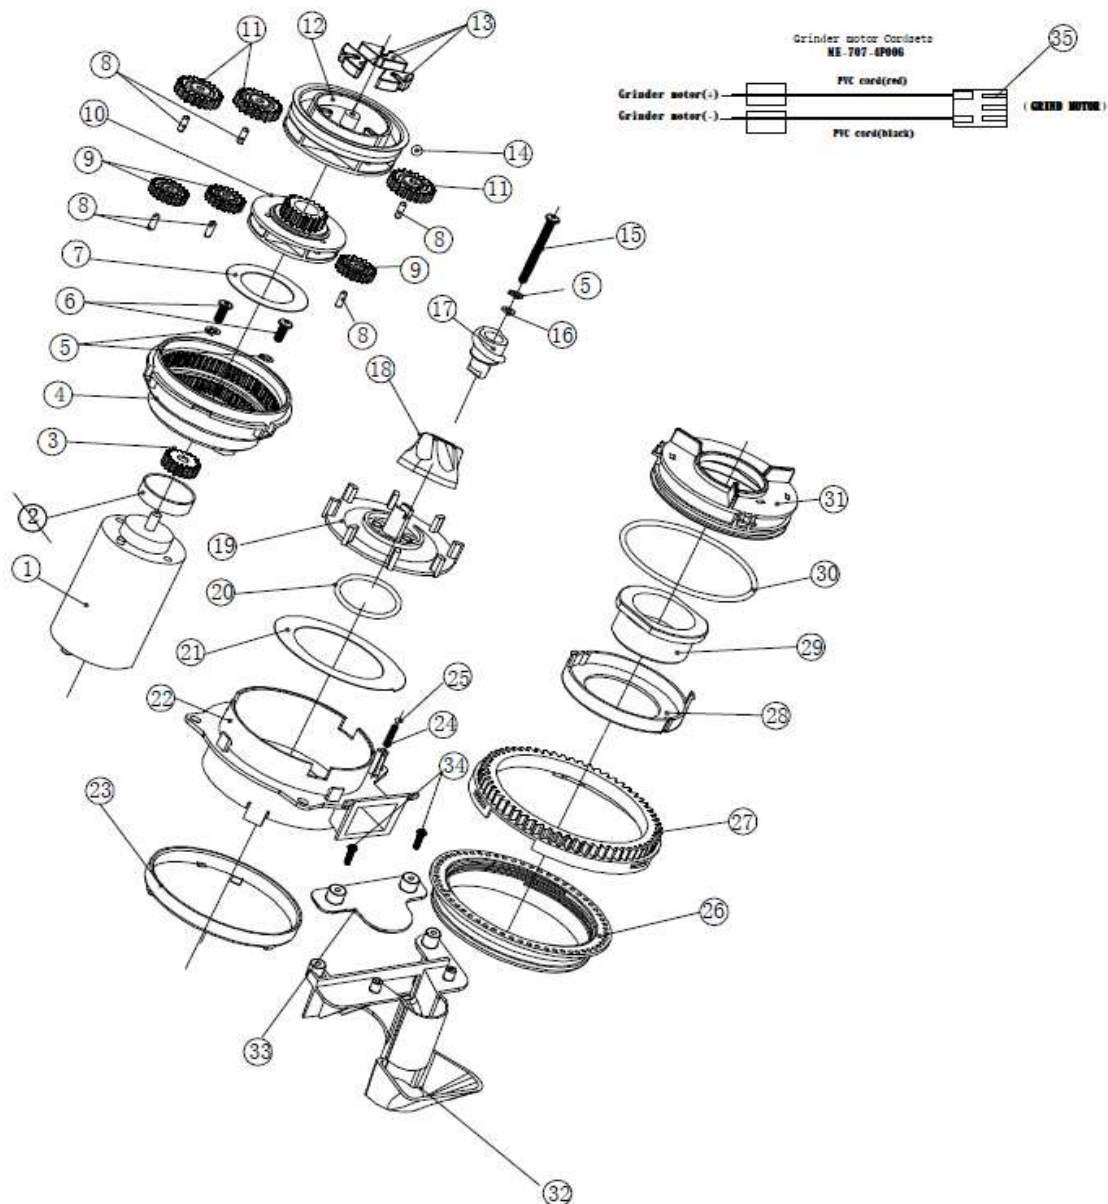

КОФЕВАРКА HURAKAN HKN-ME709

Лист 012

Поз	Наименование детали	Кол	Лист
1	Brewing unit fixing bolt	1	012
2	Brewing unit left rack	1	012
3	Brewing unit thin nut 8.0	1	012
4	Brewing unit water intake	1	012
5	Brewing unit water pipe clamp cover	2	012
6	Brewing unit slide block	2	012
7	Brewing unit transform link pole	1	012
8	Brewing unit Teflon tube	1	012
9	Brewing cavity water intake	1	012
10	Hexangular thin nut 6.0	1	012
11	Pushing dregs link rod	1	012
12	Thimble O-ring	1	012
13	Brewing unit pipe spring	1	012
14	Brewing cavity	1	012
15	Push panel O shape ring	1	012
16	Push panel sheath	1	012
17	Brewing spring block slice	1	012
18	Brewing spring	1	012
19	Push panel	1	012
20	Push panel stopper	1	012
21	Coffee spout tube O-ring	1	012
22	Screw	4	012
23	Coffee spout tube	1	012
24	Ball valve O shape ring	1	012
25	Brewing valve spring	1	012
26	Pressurized one way valve	1	012
27	Pressure adjusting knob	1	012
28	Top filtration panel	1	012
29	Filtration slice	1	012
30	Screw	1	012
31	Top filtration panel O hape ring	1	012
32	Brewing unit tundish	1	012
33	Shaving dregs panel spring	1	012
34	Shaving dregs panel	1	012
35	Brewing unit right rack	1	012
36	Screw	3	012
37	Core handle spring	1	012
38	Brewing unit handle	1	012
39	Powder torsion spring	1	012