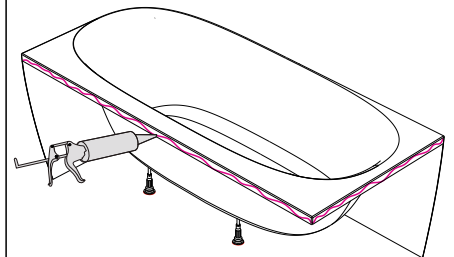

# Nett. Double-sided acrylic tub ABO

IW01441.0  
art.no:110102106

\* ① x1 ② x2 ③ x2 ④

100100014 130702004 T8 130915029

560306011	Chrome polished
560306023	Gloss white
560306024	Matt white
560306025	Matt black