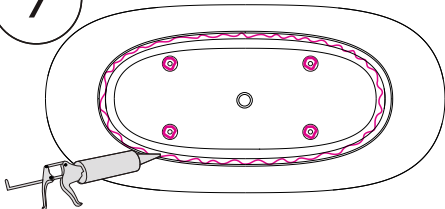

1

2

3

4

5

6

7

# Nett. Double-sided acrylic tub ABO

IW01441.0  
art.no:110102106

\* ① x1 ② x2 ③ x2 ④

100100014 130702004 T8 130915029

560306011	Chrome polished
560306023	Gloss white
560306024	Matt white
560306025	Matt black

②-1	AT80070	Matt black
②-2	AT80060	Matt white
	AT80065	Gloss white
	AT80066	Gloss white
	AT80055	Stainless steel brushed
	AT80075	Chrome polished