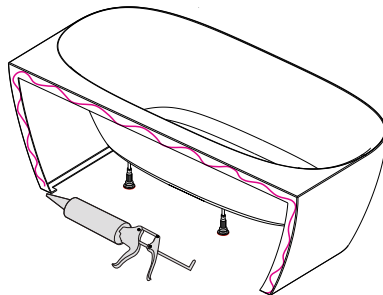

# Nett. Double-sided acrylic tub ABO

IW01441.0  
art.no:110102106

\* ① x1 ② x2 ③ x2 ④

100100014 130702004 T8 130915029

560306011	Chrome polished
560306023	Gloss white
560306024	Matt white
560306025	Matt black

②-1	AT80070	Matt black
②-2	AT80060	Matt white
	AT80065	Gloss white
	AT80066	Gloss white
	AT80055	Stainless steel brushed
	AT80075	Chrome polished