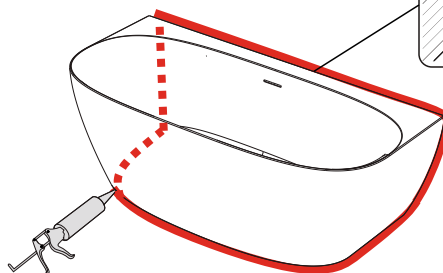

# Nett. Double-sided acrylic tub ABO

IW01441.0  
art.no:110102106

\* ① x1 ② x2 ③ x2 ④

100100014 130702004 T8 130915029

560306011	Chrome polished
560306023	Gloss white
560306024	Matt white
560306025	Matt black