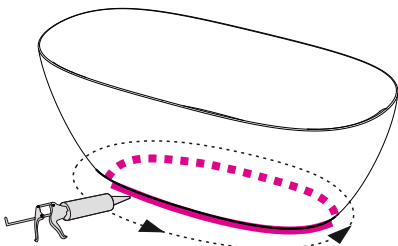

# Nett. Double-sided acrylic tub ABO

IW01441.0  
art.no:110102106

\* ① x1 ② x2 ③ x2 ④

100100014 130702004 T8 130915029

560306011	Chrome polished
560306023	Gloss white
560306024	Matt white
560306025	Matt black