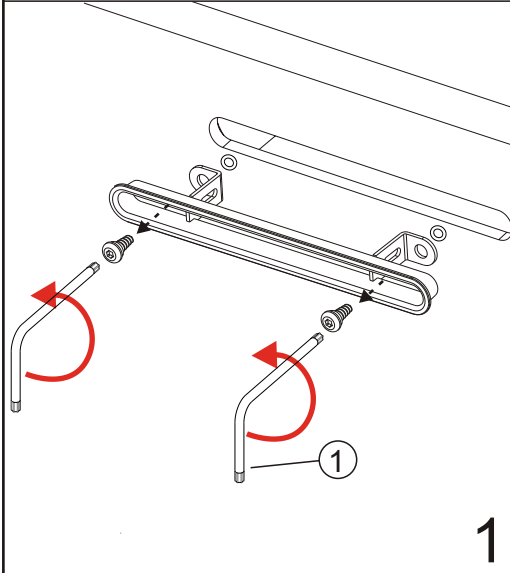

# Nett. Double-sided acrylic tub ABO

IW01441.0  
art.no:110102106

\* ① x1 ② x2 ③ x2 ④

100100014 130702004 T8 130915029

560306011	Chrome polished
560306023	Gloss white
560306024	Matt white
560306025	Matt black

②-1	AT80070	Matt black
②-2	AT80060	Matt white
	AT80065	Gloss white
	AT80066	Gloss white
	AT80055	Stainless steel brushed
	AT80075	Chrome polished