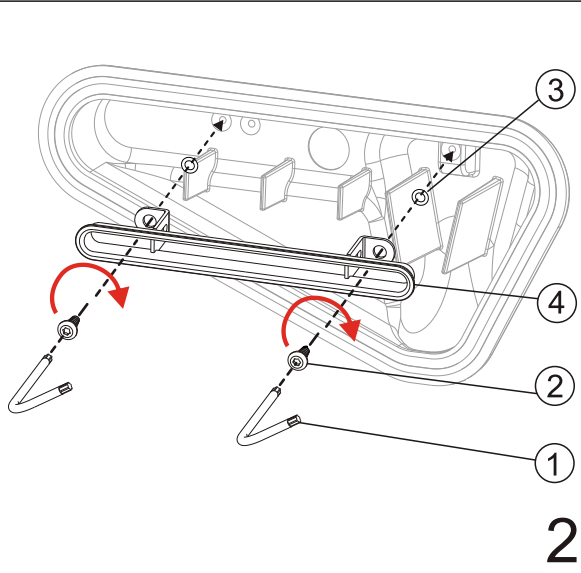

# Nett. Double-sided acrylic tub ABO

IW01441.0  
art.no:110102106

\* ① x1 ② x2 ③ x2 ④

100100014 130702004 T8 130915029

560306011	Chrome polished
560306023	Gloss white
560306024	Matt white
560306025	Matt black

②-1	AT80070	Matt black
②-2	AT80060	Matt white
	AT80065	Gloss white
	AT80066	Gloss white
	AT80055	Stainless steel brushed
	AT80075	Chrome polished