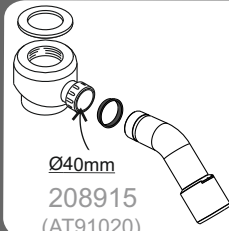

208171
(100100090)

208906
(566150090)

Ø40mm
208915
(AT91020)

1

Type A

Type B

Type C&D

2

~ 2-3 mm

4x

3