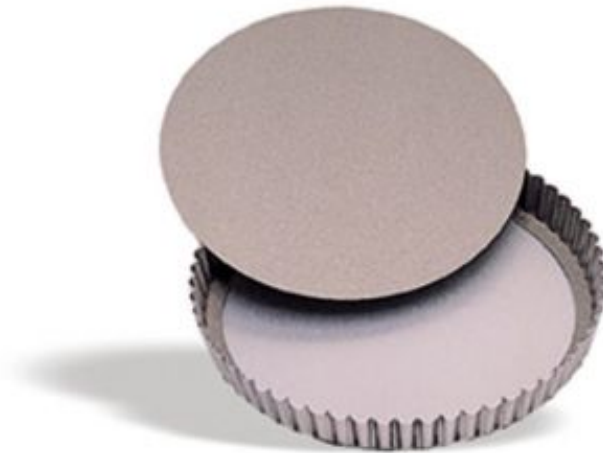

# Round Tart Mould With Fluted Edges And Loose Bottom 28 cm

Article: **P711.028**

Professional quality moulds

Bars and Cafés

Hotels

Restaurants

Restaurant Chains

### FEATURES

<b>Material:</b>	Steel	<b>Color:</b>	Grey	<b>Width:</b>	28
<b>Length:</b>	28	<b>Height:</b>	2,5 cm	<b>Diameter:</b>	28 cm
<b>Thickness:</b>	0.5	<b>EAN 13:</b>	8421661711289	<b>UPC:</b>	671080899121
<b>HSC:</b>	7323990090				