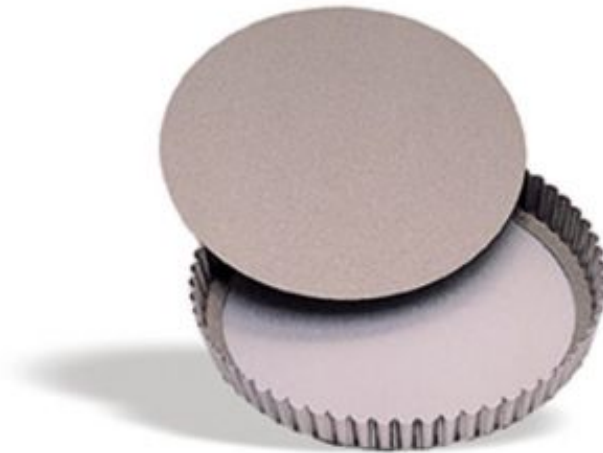

# Round Tart Mould With Fluted Edges And Loose Bottom 24 cm

Article: **P711.024**

Professional quality moulds

Bars and Cafés

Hotels

Restaurants

Restaurant Chains

### FEATURES

<b>Material:</b>	Steel	<b>Color:</b>	Grey	<b>Width:</b>	24
<b>Length:</b>	24	<b>Height:</b>	2,5 cm	<b>Diameter:</b>	24 cm
<b>Thickness:</b>	0.5	<b>EAN 13:</b>	8421661711241	<b>UPC:</b>	P711024
<b>HSC:</b>	7323990090				