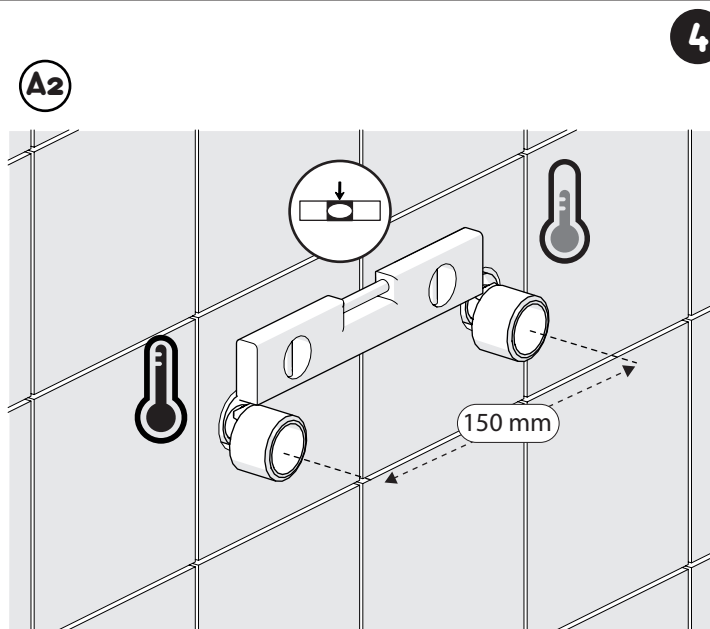

Not included / Non incluso / Non Inclus / Nie zawarty / No incluido / Nao incluido