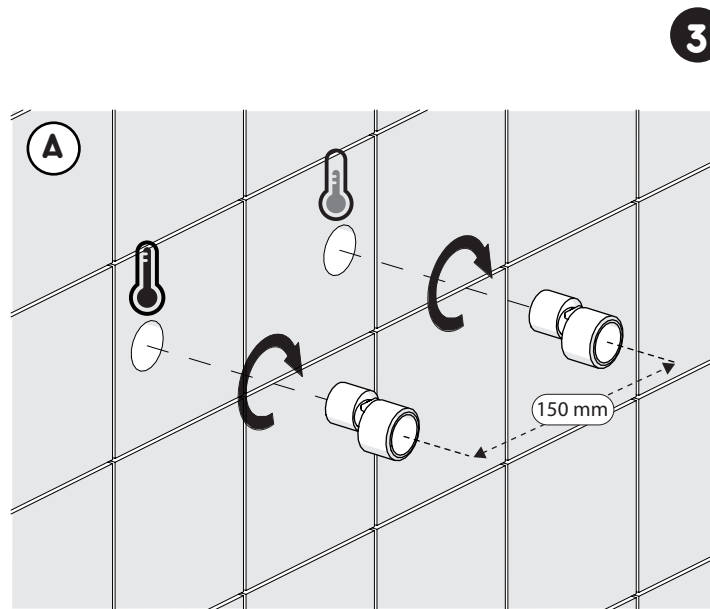

Not included / Non incluso / Non Inclus / Nie zawarty / No incluido / Nao incluido