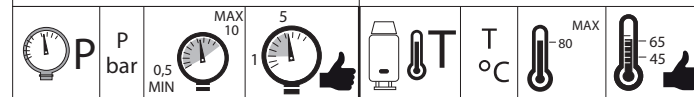

PRIMA DI INIZIARE / BEFORE STARTING