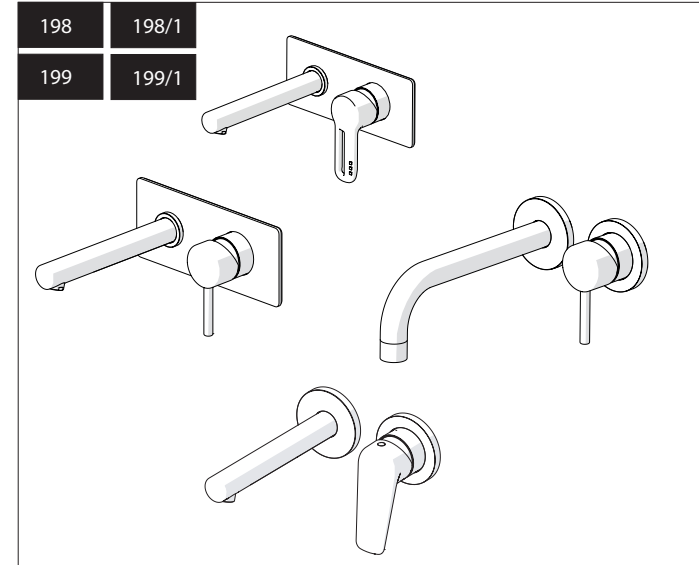

NOBILI S

www.nobili.it