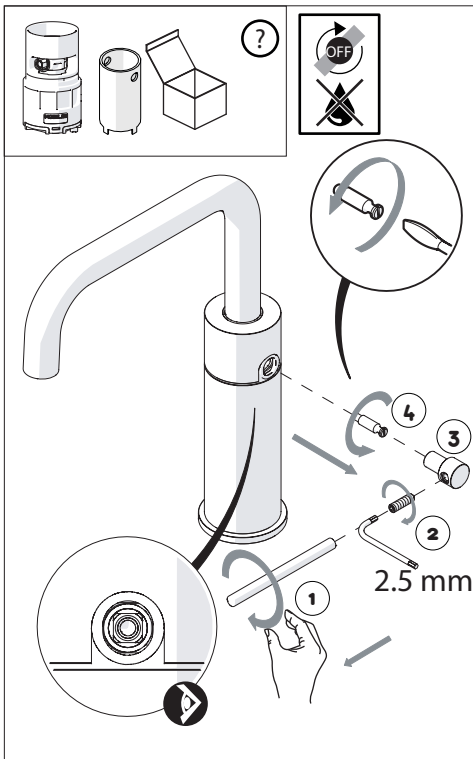

Not included / Non incluso / Non Inclus / Nie zawarty/ No incluido / Nao incluido

1

SOLO PER / ONLY FOR
VE125118/2-VE125128/2
VE125148/2-VE125168/2
SCARICO INIVERSALE SKIP-UP
UNIVERSAL WASTE

Ø 33.5/35 mm