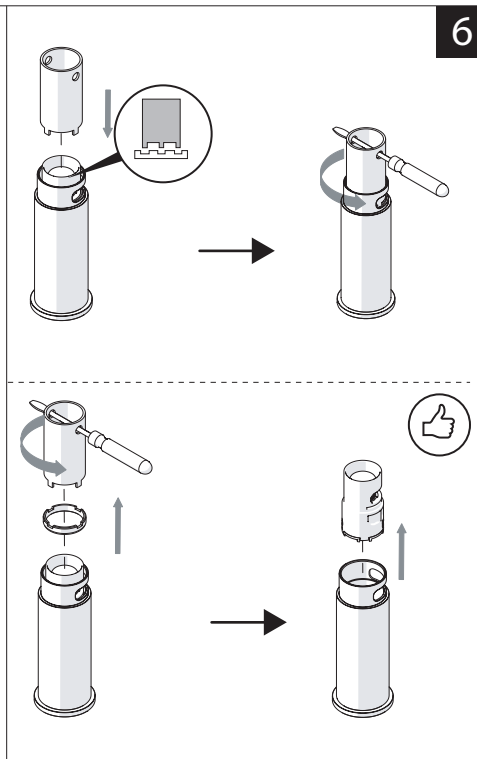

Not included / Non incluso / Non Inclus / Nie zawarty/ No incluido / Nao incluido

1

SOLO PER / ONLY FOR
VE125118/2-VE125128/2
VE125148/2-VE125168/2
SCARICO INIVERSALE SKIP-UP
UNIVERSAL WASTE

Ø 33.5/35 mm