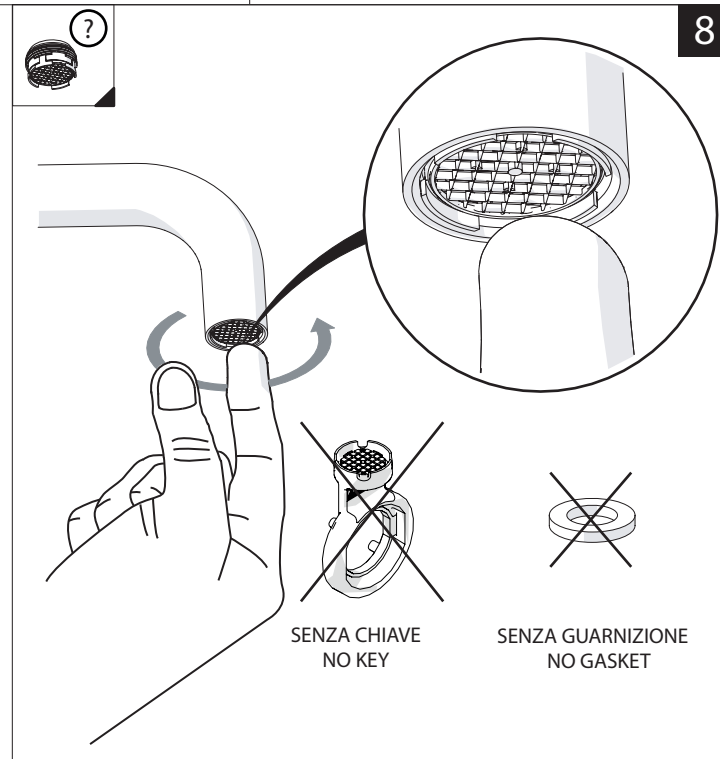

8

PRIMA DI INIZIARE / BEFORE STARTING

	P bar		MAX 10 0,5 MIN		T °C		MAX -80		-65 -45

PULIZIA / CLEANING

	ACQUA WATER		ALCOOL ALCOHOL		MICROFIBRA MICROFIBER		SPUGNA SPONGE		DETERGENTI DETERGENT
	TUTTE LE FINITURE ALL FINISHES		ACQUA E SAPONE WATER AND SOAP		ASCIUGARE BENE SEMPRE ALWAYS DRY WELL				

	GOMMA RUBBER				

IISTRVE125118#--STD

REV0.06/2020