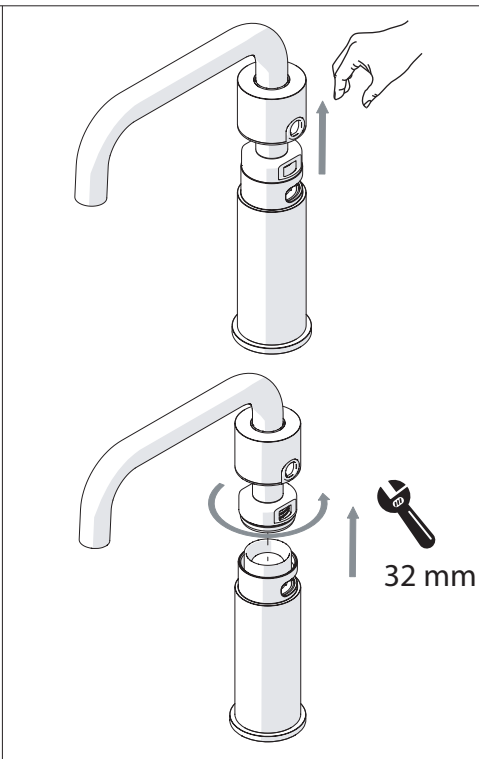

Not included / Non incluso / Non Inclus / Nie zawarty/ No incluido / Nao incluido

1

SOLO PER / ONLY FOR
VE125118/2-VE125128/2
VE125148/2-VE125168/2
SCARICO INIVERSALE SKIP-UP
UNIVERSAL WASTE

Ø 33.5/35 mm