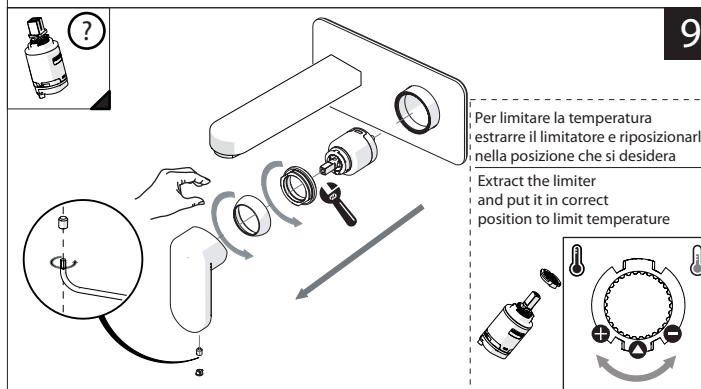

EN

The finish of the external part must be combined with the finish of the flush-fit part.
If it does not match, unscrew the CHROME ring and screw the finishing ring supplied only in the kit of the aesthetic part.

RIFERIMENTO IISTRWE81198#---STD
REFERENCE

2

TEST

4

5

6

8

7