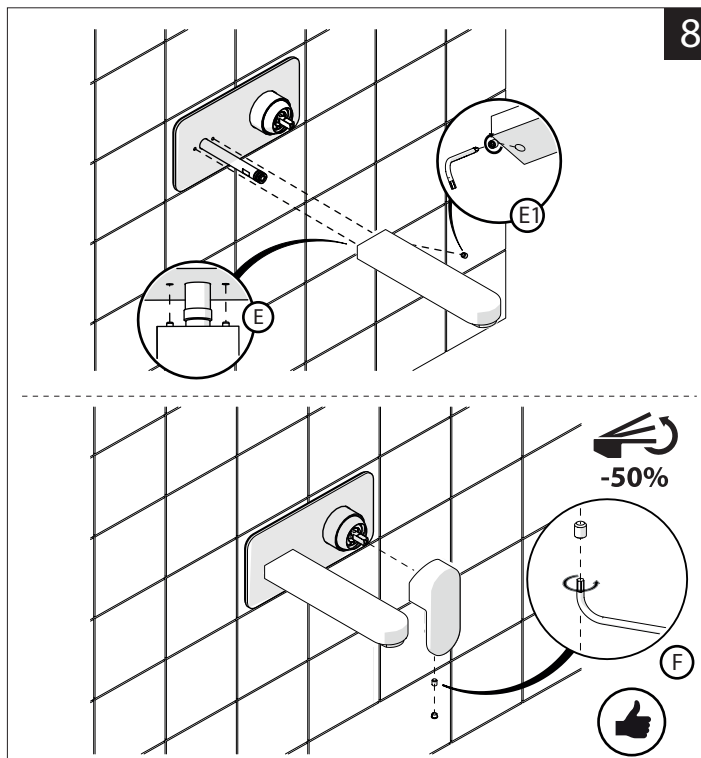

6

8

7

9

www.nobili.it

PRIMA DI INIZIARE / BEFORE STARTING

	P bar		MAX 10 MIN		5		T		T		MAX 80		65 45

PULIZIA / CLEANING

ACQUA WATER	NO VERNICIATO NO PAINTED	MICROFIBRA MICROFIBER	SPUGNA SPONGE	DETERGENTI DETERGENT
✓	✓	✓	✗	✗

PER VERNICIATO
FOR PAINTED
ACQUA E SAPONE
WATER AND SOAP

✓