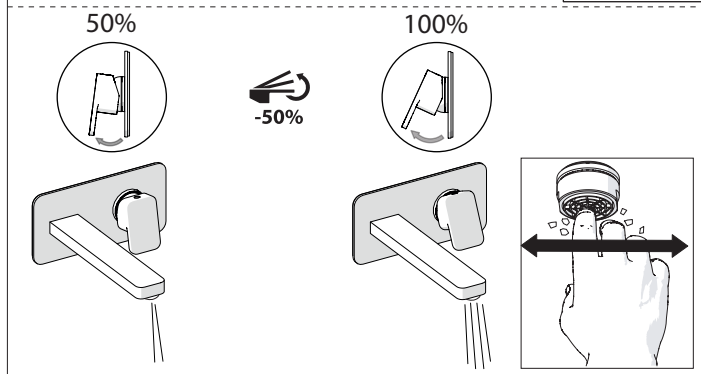

6

8

7

9

www.nobili.it

PRIMA DI INIZIARE / BEFORE STARTING

	P bar		MAX 10 MIN		5		T		T		MAX 80		65 45

PULIZIA / CLEANING

ACQUA WATER	NO VERNICIATO NO PAINTED	MICROFIBRA MICROFIBER	SPUGNA SPONGE	DETERGENTI DETERGENT
✓	✓	✓	✗	✗

PER VERNICIATO
FOR PAINTED
ACQUA E SAPONE
WATER AND SOAP

✓