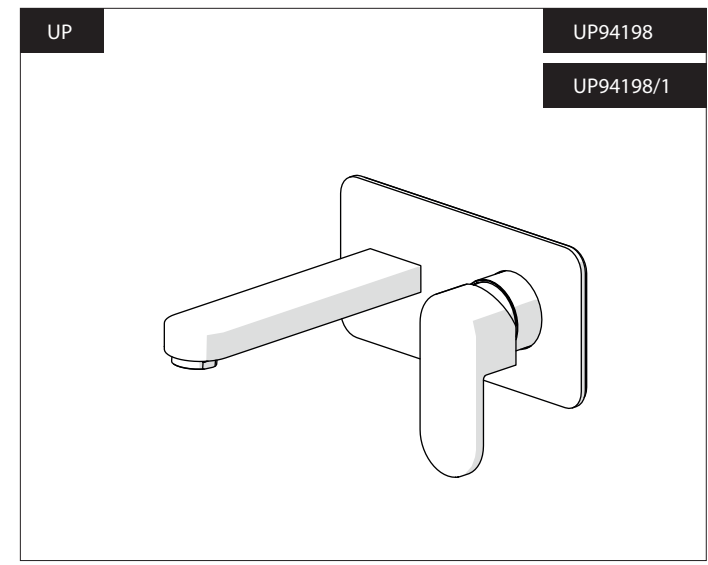

6

8

7

9

www.nobili.it

PRIMA DI INIZIARE / BEFORE STARTING

	P bar		MAX 10 MIN		5		T		T		MAX 80		65 45

PULIZIA / CLEANING

ACQUA WATER	NO VERNICIATO NO PAINTED	MICROFIBRA MICROFIBER	SPUGNA SPONGE	DETERGENTI DETERGENT
✓	✓	✓	✗	✗

PER VERNICIATO
FOR PAINTED
ACQUA E SAPONE
WATER AND SOAP

✓